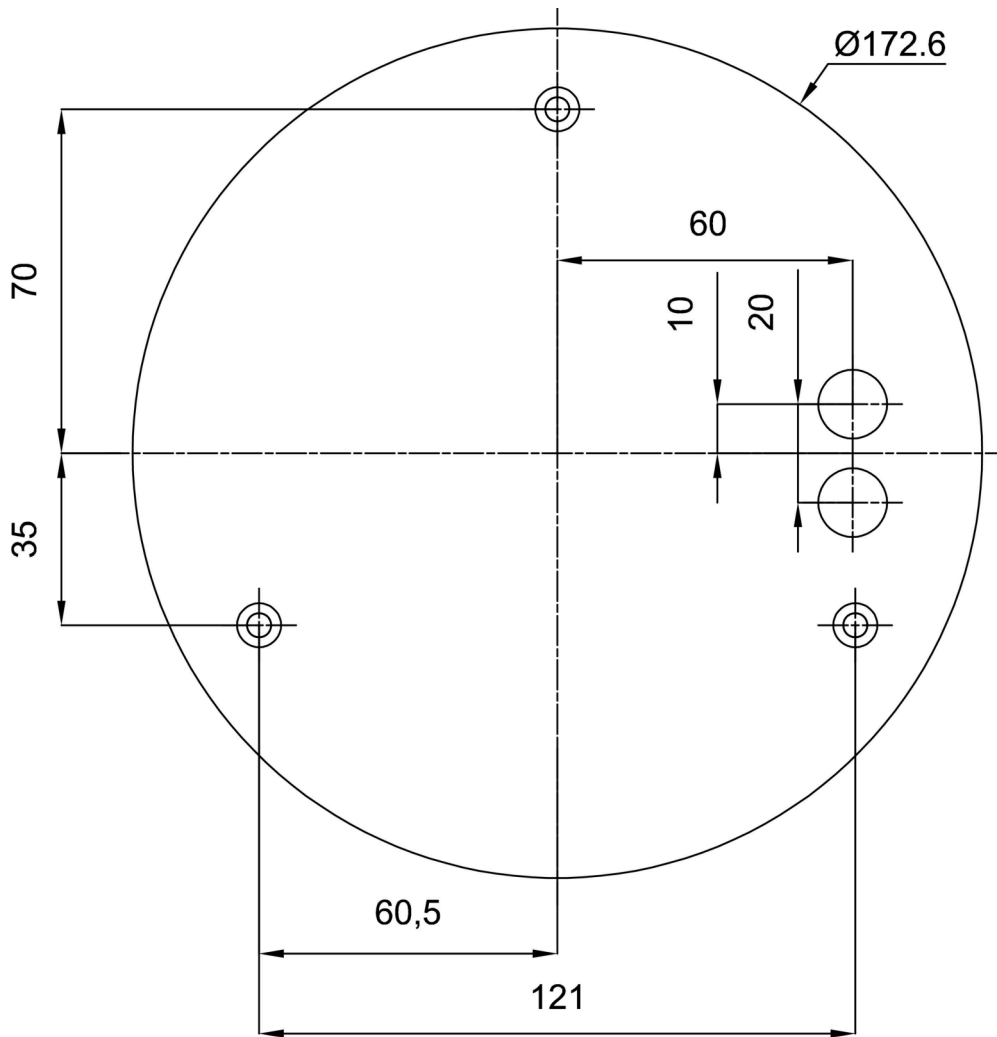

Technical data

Types of luminaires	Classic on/off
Mounting type	surface mounted
Base material	steel
Shade material	opal polymethyl methacrylate
Base color	terracotta Ral2013
Shade color	white
Mounting location	ceiling/wall
Width	400 mm
Length	400 mm
Height	105 mm
Diameter	ø 400 mm
mounting holes (diameter)	3xø5mm
Cable entrance	2xø16mm
Energy Class	D
Operating temperature	from -20°C to +30°C

Electrical data

Power consumption	42 W
Ingress Protection	IP40
Socket	LED modul
terminal block	snap terminal block

Luminous data

Lum. flux of luminaire	4640 lm
Lum. flux of light source	6540 lm
Chromaticity temperature	3000 K
Rated life time LED L80/B10	100000 hours
CRI	Ra80
MacAdam	3
Blue light hazard	Risk group 0

Installation dimensions:

Additional assortment:

Lampshade

Product code	Name	Color	Picture	Drawing
20668	PM91	white		