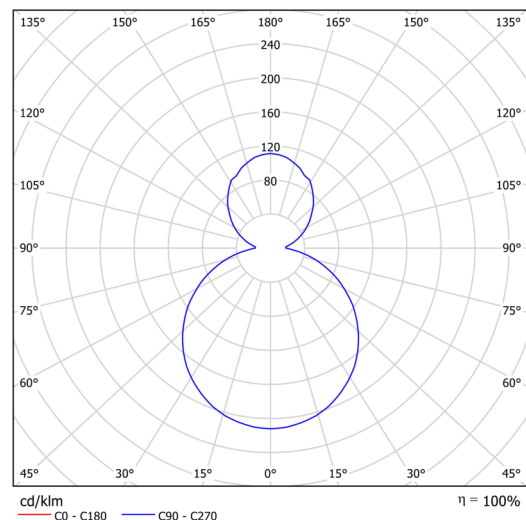

Luminous data

Lum. flux of luminaire	4640 lm
Lum. flux of light source	6540 lm
Chromaticity temperature	3000 K
Rated life time LED L80/B10	100000 hours
CRI	Ra80
MacAdam	3
Blue light hazard	Risk group 0

Eulum data for calculation programs are available at www.osmont.cz.