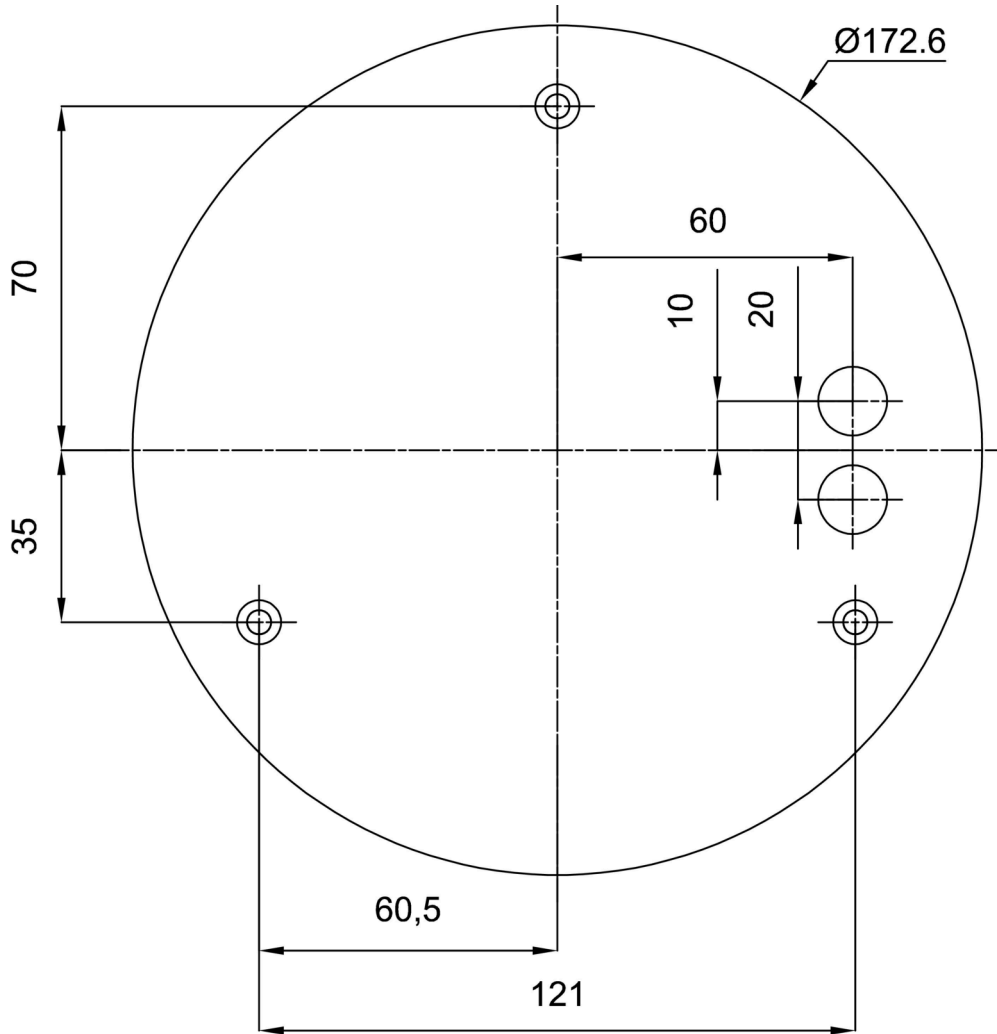

## Technical data

Types of luminaires	Classic on/off
Mounting type	surface mounted
Base material	steel
Shade material	opal polymethyl methacrylate
Base color	Olive Ral6011
Shade color	white
Mounting location	ceiling/wall
Width	400 mm
Length	400 mm
Height	105 mm
Diameter	ø 400 mm
mounting holes (diameter)	3xø5mm
Cable entrance	2xø16mm
Energy Class	D
Operating temperature	from -20°C to +30°C

## Installation dimensions: