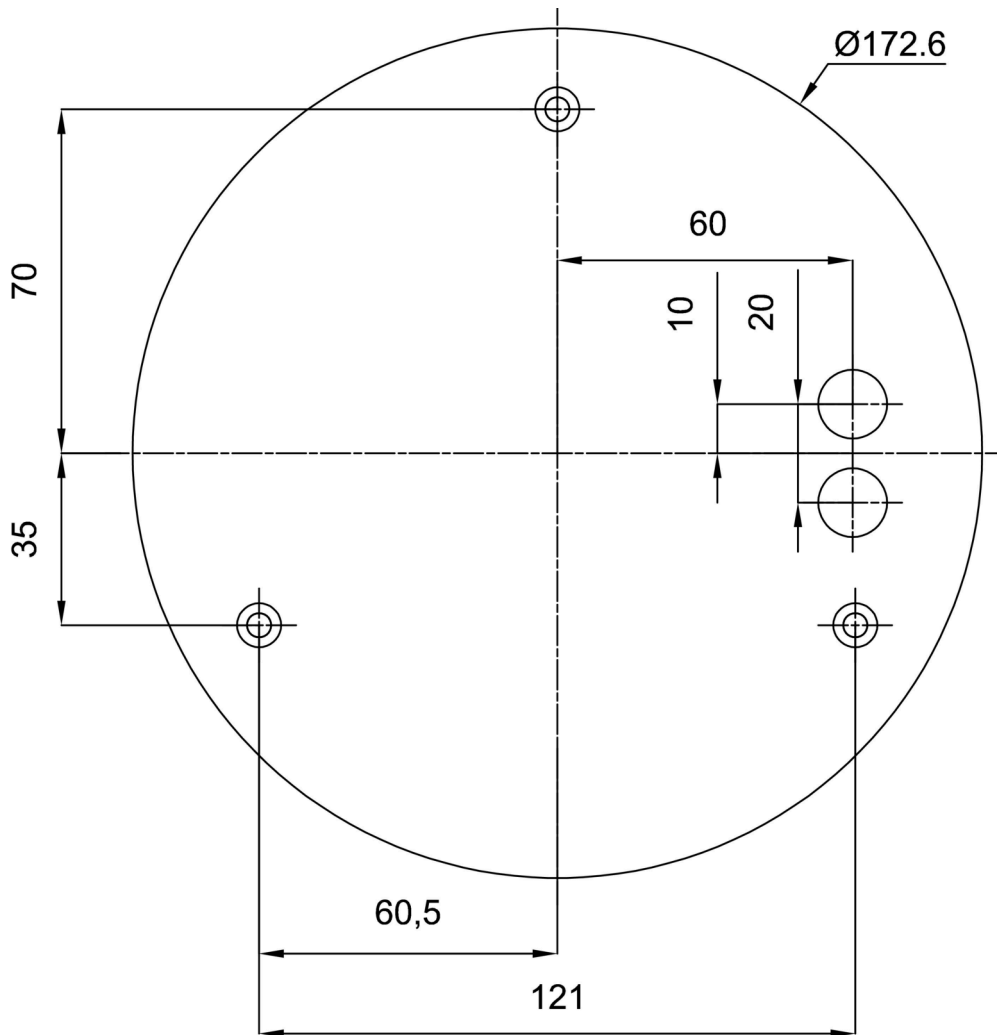

Technical data

| | |
|---------------------------|------------------------------|
| Types of luminaires | Dimmable |
| Mounting type | surface mounted |
| Base material | steel |
| Shade material | opal polymethyl methacrylate |
| Base color | Golden Beach RAL1015 |
| Shade color | white |
| Mounting location | ceiling/wall |
| Width | 400 mm |
| Length | 400 mm |
| Height | 105 mm |
| Diameter | ø 400 mm |
| mounting holes (diameter) | 3xø5mm |
| Cable entrance | 2xø16mm |
| Operating temperature | from -20°C to +30°C |

Electrical data

| | |
|--------------------|---------------------|
| Power consumption | 31+11 W |
| Ingress Protection | IP40 |
| Socket | LED modul |
| terminal block | snap terminal block |

Luminous data

Eulum data for calculation programs are available at www.osmont.cz.

TECHNICAL SHEET

Logistical data

| | |
|-------------------|---------------|
| EAN | 8591728233464 |
| Weight NTTO | 2.8 Kg |
| Weight BTTO | 3.1 Kg |
| Number of cartons | 1 pcs |
| Warranty* | 60 months |

*The warranty for the batteries is valid for 36 months from the date of purchase.

Installation dimensions:

Additional assortment:

Lampshade

| Product code | Name | Color | Picture | Drawing |
|--------------|------|-------|---|---------|
| 20668 | PM91 | white |  | |