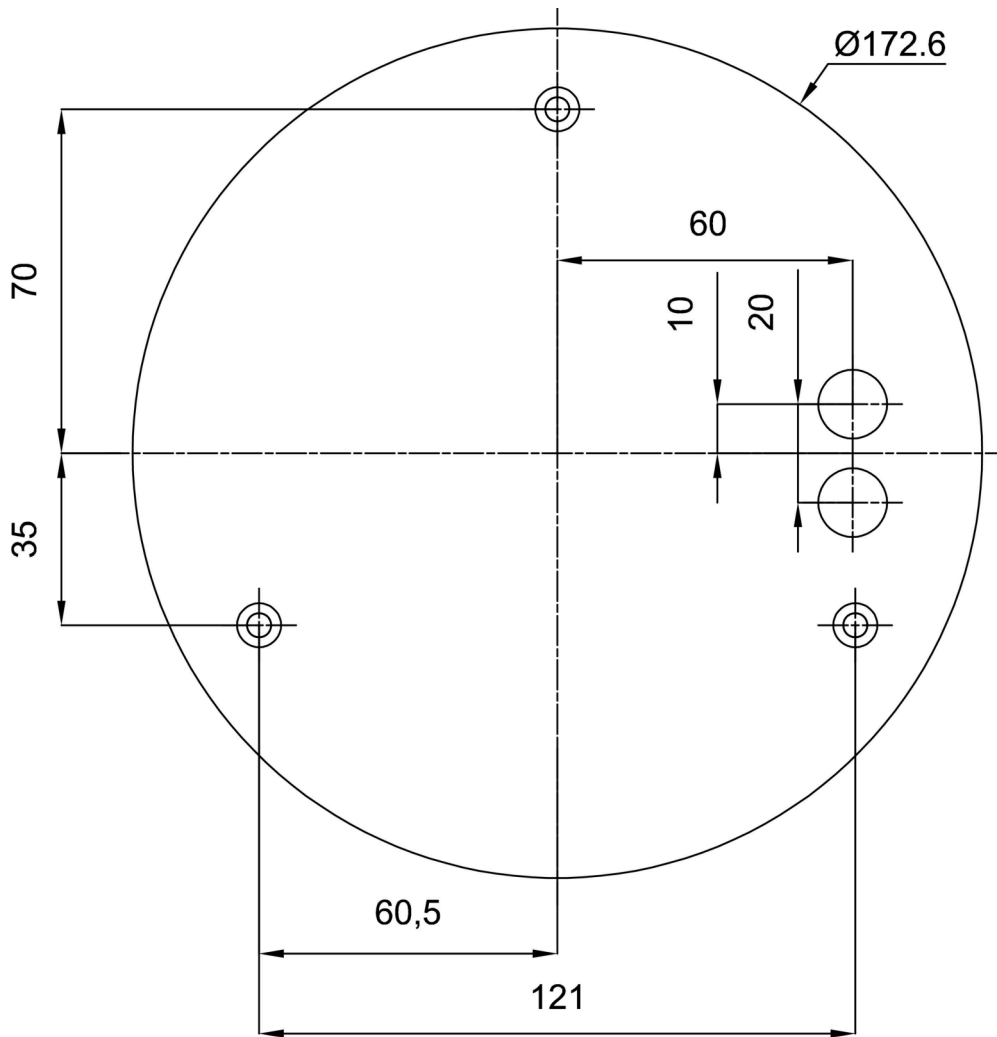

Technical data

Types of luminaires	Classic on/off
Mounting type	surface mounted
Base material	steel
Shade material	opal polymethyl methacrylate
Base color	Golden Beach RAL1015
Shade color	white
Mounting location	ceiling/wall
Width	400 mm
Length	400 mm
Height	105 mm
Diameter	ø 400 mm
mounting holes (diameter)	3xø5mm
Cable entrance	2xø16mm
Energy Class	D
Operating temperature	from -20°C to +30°C

Electrical data

Power consumption	31+11 W
Ingress Protection	IP40
Socket	LED modul
terminal block	snap terminal block

Luminous data

Lum. flux of luminaire	3470+1170 lm
Lum. flux of light source	4820+1720 lm
Chromaticity temperature	3000 K
Rated life time LED L80/B10	100000 hours
CRI	Ra80
MacAdam	3
Blue light hazard	Risk group 0

Installation dimensions:

Additional assortment:

Lampshade

Product code	Name	Color	Picture	Drawing
20668	PM91	white		