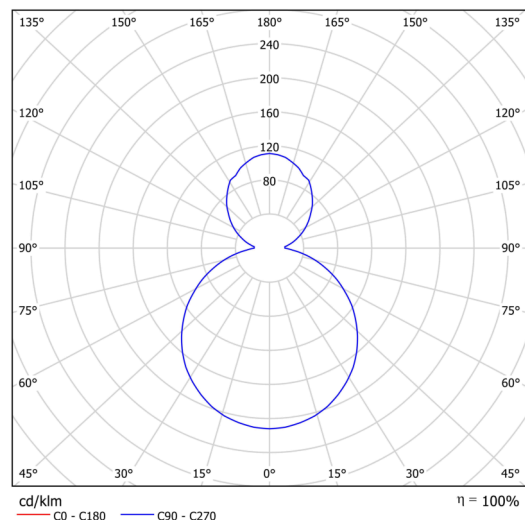

Luminous data

Lum. flux of luminaire	3470+1170 lm
Lum. flux of light source	4820+1720 lm
Chromaticity temperature	3000 K
Rated life time LED L80/B10	100000 hours
CRI	Ra80
MacAdam	3
Blue light hazard	Risk group 0

Eulum data for calculation programs are available at www.osmont.cz.