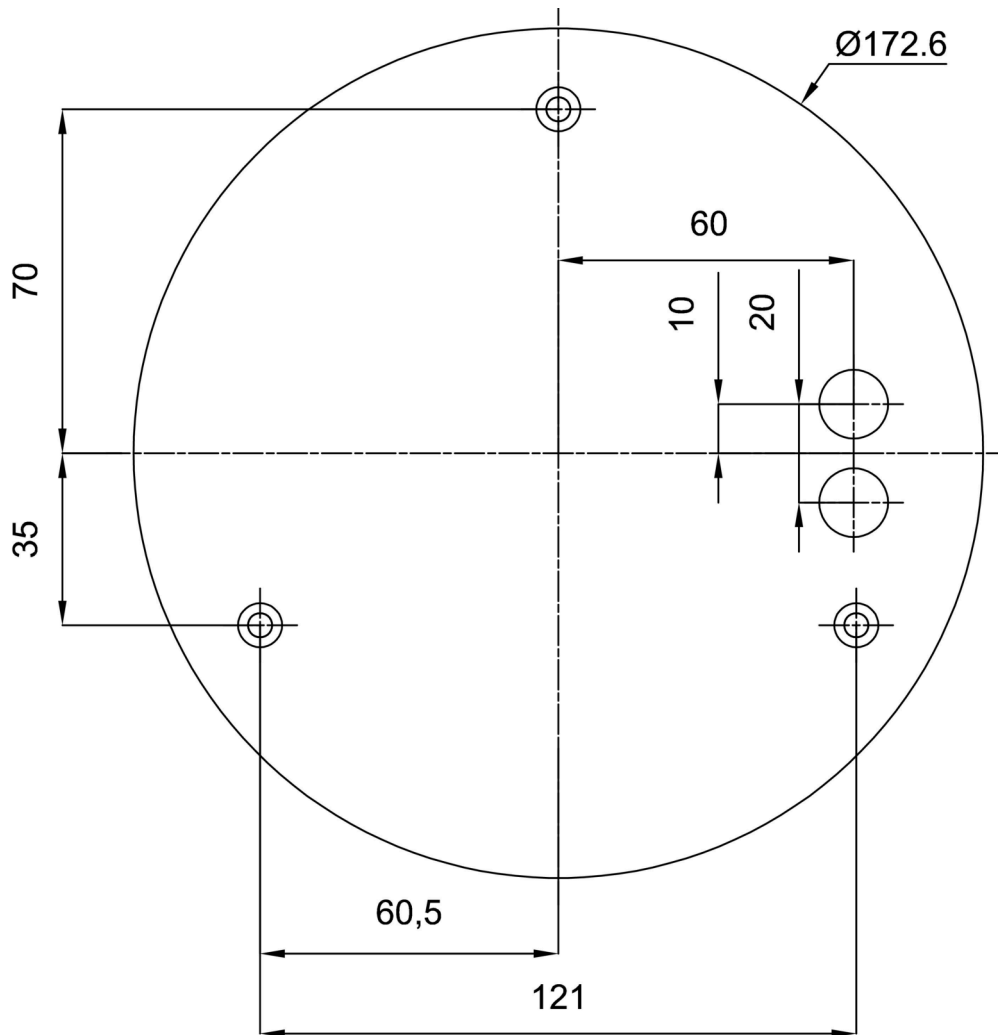

Technical data

Types of luminaires	Dimmable
Mounting type	surface mounted
Base material	steel
Shade material	opal polymethyl methacrylate
Base color	grey Ral7040
Shade color	white
Mounting location	ceiling/wall
Width	400 mm
Length	400 mm
Height	105 mm
Diameter	ø 400 mm
mounting holes (diameter)	3xø5mm
Cable entrance	2xø16mm
Energy Class	D
Operating temperature	from -20°C to +30°C

Electrical data

Power consumption	31+11 W
Ingress Protection	IP40
Socket	LED modul
terminal block	snap terminal block

Luminous data

Lum. flux of luminaire	3470+1170 lm
Lum. flux of light source	4820+1720 lm
Chromaticity temperature	3000 K
Rated life time LED L80/B10	100000 hours
CRI	Ra80
MacAdam	3
Blue light hazard	Risk group 0

Installation dimensions:

Additional assortment:

Lampshade

Product code	Name	Color	Picture	Drawing
20668	PM91	white		