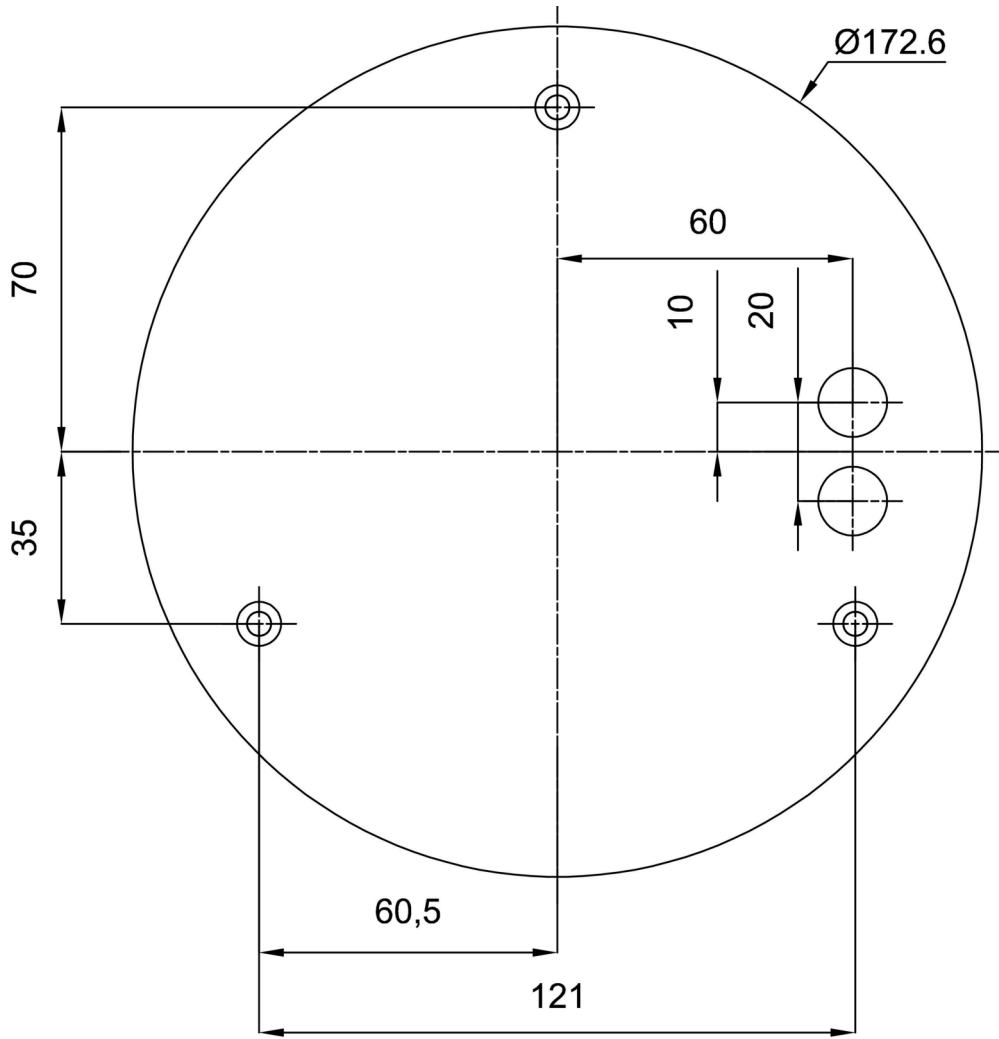

Installation dimensions: