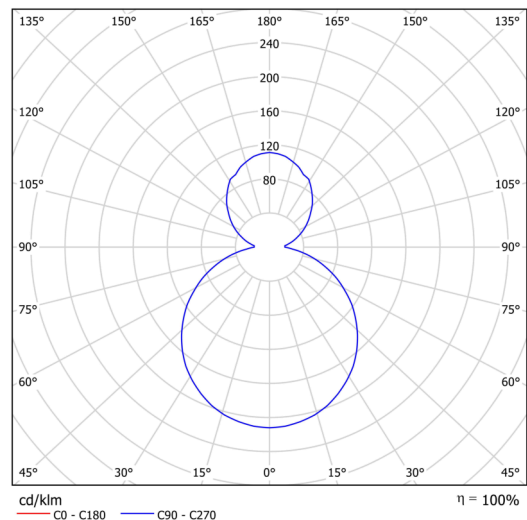

ZETA 1 UP/DOWN

Product code: ZET60104

Type: LED-1L641E950K2H/FP91 SD 3K#

Short description of the luminaire: Grey colour | ceiling or wall LED light ON/OFF | direct and indirect lighting | matt PMMA shade |

Technical data

Types of luminaires	Classic on/off
Mounting type	surface mounted
Base material	steel
Shade material	opal polymethyl methacrylate
Base color	grey Ral7040
Shade color	white
Mounting location	ceiling/wall
Width	400 mm
Length	400 mm
Height	105 mm
Diameter	ø 400 mm
mounting holes (diameter)	3xø5mm
Cable entrance	2xø16mm
Energy Class	D
Operating temperature	from -20°C to +30°C

Electrical data

Power consumption	42 W
Ingress Protection	IP40
Socket	LED modul
terminal block	snap terminal block

Luminous data

Lum. flux of luminaire	4640 lm
Lum. flux of light source	6540 lm
Chromaticity temperature	3000 K
Rated life time LED L80/B10	100000 hours
CRI	Ra80
MacAdam	3
Blue light hazard	Risk group 0

Eulum data for calculation programs are available at www.osmont.cz.

Logistical data

EAN	8591728233396
Weight NTTO	2.8 Kg
Weight BTTO	3.1 Kg
Number of cartons	1 pcs
Warranty*	60 months

*The warranty for the batteries is valid for 36 months from the date of purchase.