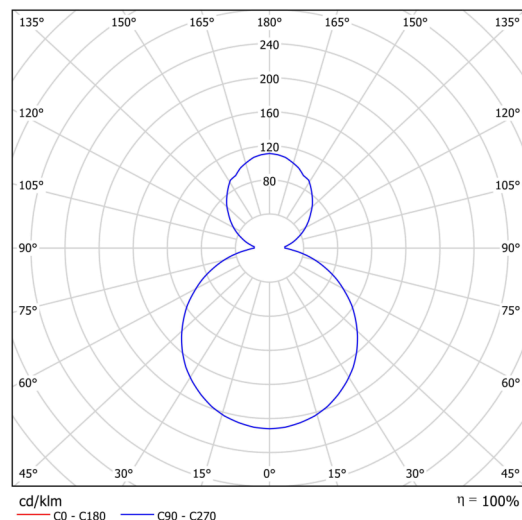

Luminous data

Lum. flux of luminaire	4640 lm
Lum. flux of light source	6540 lm
Chromaticity temperature	3000 K
Rated life time LED L80/B10	100000 hours
CRI	Ra80
MacAdam	3
Blue light hazard	Risk group 0

Eulum data for calculation programs are available at www.osmont.cz.