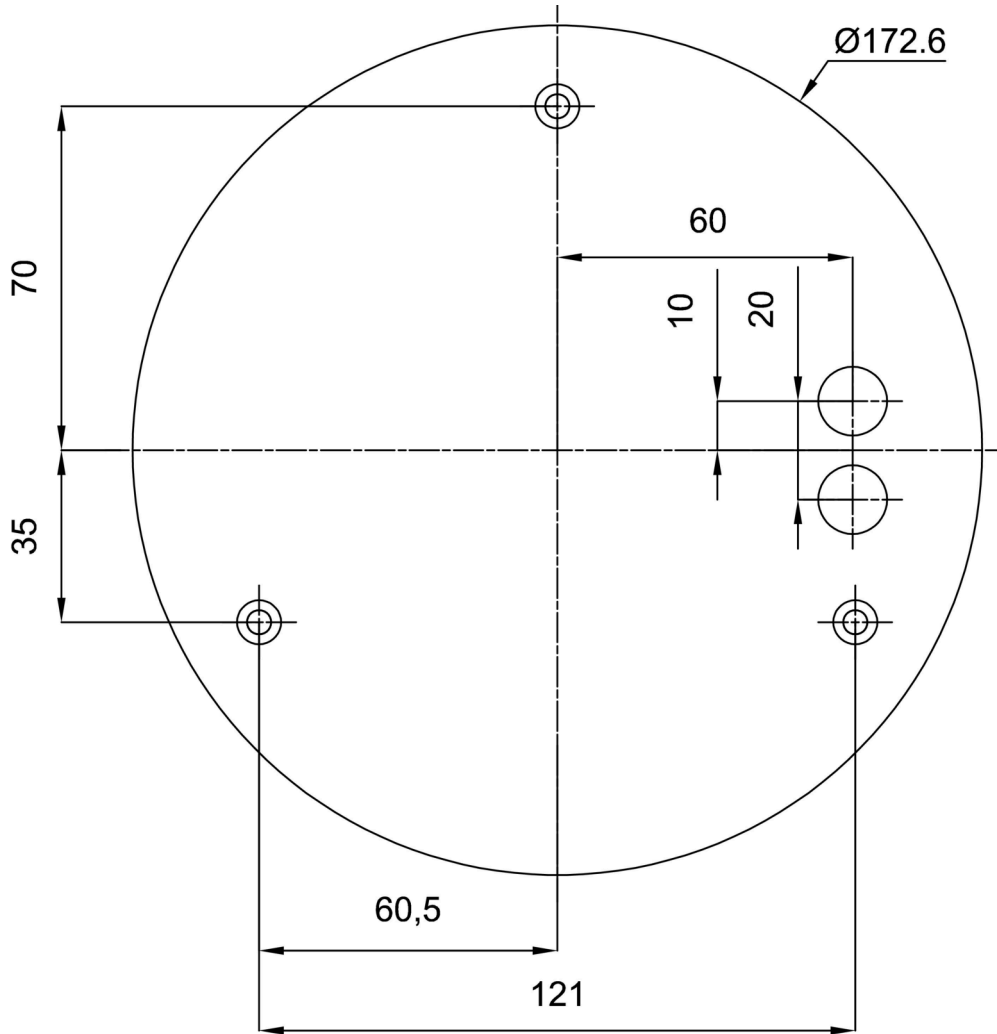

Technical data

Types of luminaires	Classic on/off
Mounting type	surface mounted
Base material	steel
Shade material	opal polymethyl methacrylate
Base color	black Ral9005
Shade color	white
Mounting location	ceiling/wall
Width	400 mm
Length	400 mm
Height	105 mm
Diameter	ø 400 mm
mounting holes (diameter)	3xø5mm
Cable entrance	2xø16mm
Energy Class	D
Operating temperature	from -20°C to +30°C

Electrical data

Power consumption	42 W
Ingress Protection	IP40
Socket	LED modul
terminal block	snap terminal block

Luminous data

Lum. flux of luminaire	4640 lm
Lum. flux of light source	6540 lm
Chromaticity temperature	3000 K
Rated life time LED L80/B10	100000 hours
CRI	Ra80
MacAdam	3
Blue light hazard	Risk group 0

Installation dimensions:

Additional assortment:

Lampshade

Product code	Name	Color	Picture	Drawing
20668	PM91	white		