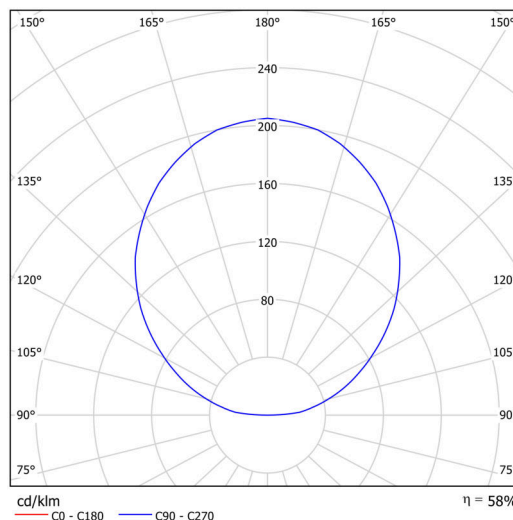

ZETA 1 PF

Product code: ZET60535

Type: LED-1L64E700K2H/PF91 T DALI 4K#

Short description of the luminaire: Terracotta color | surface-mounted LED light | dimmable DALI | indirect lighting version | PMMA matt shade

Technical

Types of luminaires	Dimmable
Mounting type	surface mounted
Base material	steel
Shade material	opal polymethyl methacrylate
Base color	terracotta Ral2013
Shade color	white - terracotta
Mounting location	ceiling/wall
Width	400 mm
Length	400 mm
Height	105 mm
Diameter	ø 400 mm
mounting holes (diameter)	3xø5mm
Installation wire (diameter)	2xø16mm
Energy Class	C
Operating temperature	from -20°C to +30°C

Electric

Power consumption	31 W
Ingress Protection	IP40
Socket	LED modul
terminal block	snap terminal block
Automatic circuit breaker type B10A	31 pcs
Automatic circuit breaker type B16A	50 pcs
Automatic circuit breaker type C10A	52 pcs
Automatic circuit breaker type C16A	85 pcs

Luminous

Lum. flux of luminaire	2900 lm
Lum. flux of light source	5030 lm
Luminaire efficacy	93 lm/W
Temperature	4000 K
Rated life time LED L80/B10	100000 hours
CRI	Ra80
MacAdam	3
Blue light hazard	Risk group 0

Eulum data for calculation programs are available at www.osmont.cz.