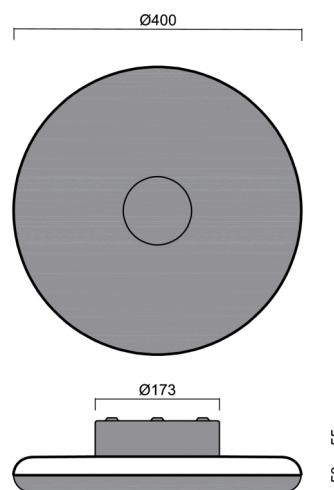

ZETA 1 PF

Product code: ZET60535

Type: LED-1L64E700K2H/PF91 T DALI 4K#

Short description of the luminaire: Terracotta color | surface-mounted LED light | dimmable DALI | indirect lighting version | PMMA matt shade

Technical

Types of luminaires	Dimmable
Mounting type	surface mounted
Base material	steel
Shade material	opal polymethyl methacrylate
Base color	terracotta Ral2013
Shade color	white - terracotta
Mounting location	ceiling/wall
Width	400 mm
Length	400 mm
Height	105 mm
Diameter	ø 400 mm
mounting holes (diameter)	3xø5mm
Installation wire (diameter)	2xø16mm
Energy Class	C
Operating temperature	from -20°C to +30°C

Electric

Power consumption	31 W
Ingress Protection	IP40
Socket	LED modul
terminal block	snap terminal block
Automatic circuit breaker type B10A	31 pcs
Automatic circuit breaker type B16A	50 pcs
Automatic circuit breaker type C10A	52 pcs
Automatic circuit breaker type C16A	85 pcs

Luminous

Lum. flux of luminaire	2900 lm
Lum. flux of light source	5030 lm
Luminaire efficacy	93 lm/W
Temperature	4000 K
Rated life time LED L80/B10	100000 hours
CRI	Ra80
MacAdam	3
Blue light hazard	Risk group 0

Eulum data for calculation programs are available at www.osmont.cz.