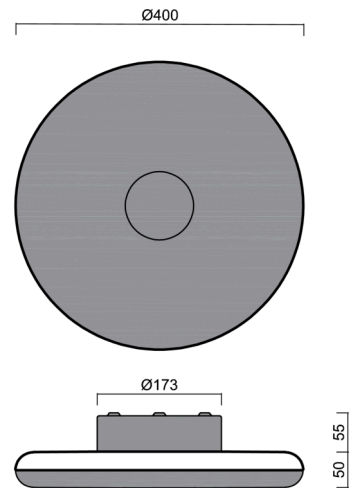

ZETA 1 PF

Product code: ZET60530

Type: LED-1L64E700K2H/PF91 GB 4K#

Short description of the luminaire: Golden beach color | surface-mounted LED light | ON/OFF | indirect lighting version | PMMA matt shade

Technical

Types of luminaires	Classic on/off
Mounting type	surface mounted
Base material	steel
Shade material	opal polymethyl methacrylate
Base color	Golden Beach RAL1015
Shade color	white - Golden Beach
Mounting location	ceiling/wall
Width	400 mm
Length	400 mm
Height	105 mm
Diameter	ø 400 mm
mounting holes (diameter)	3xø5mm
Installation wire (diameter)	2xø16mm
Energy Class	C
Operating temperature	from -20°C to +30°C

Electric

Power consumption	31 W
Ingress Protection	IP40
Socket	LED modul
terminal block	snap terminal block
Automatic circuit breaker type B10A	14 pcs
Automatic circuit breaker type B16A	22 pcs
Automatic circuit breaker type C10A	23 pcs
Automatic circuit breaker type C16A	36 pcs

Luminous

Lum. flux of luminaire	2900 lm
Lum. flux of light source	5030 lm
Luminaire efficacy	93 lm/W
Temperature	4000 K
Rated life time LED L80/B10	100000 hours
CRI	Ra80
MacAdam	3
Blue light hazard	Risk group 0

Eulum data for calculation programs are available at www.osmont.cz.