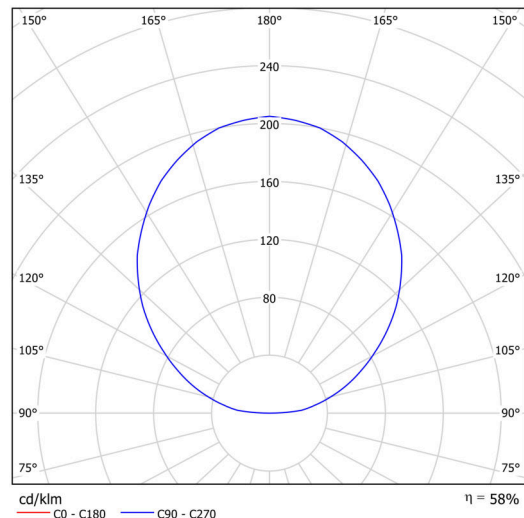

ZETA 1 PF

Product code: ZET60530

Type: LED-1L64E700K2H/PF91 GB 4K#

Short description of the luminaire: Golden beach color | surface-mounted LED light | ON/OFF | indirect lighting version | PMMA matt shade

Technical

Types of luminaires	Classic on/off
Mounting type	surface mounted
Base material	steel
Shade material	opal polymethyl methacrylate
Base color	Golden Beach RAL1015
Shade color	white - Golden Beach
Mounting location	ceiling/wall
Width	400 mm
Length	400 mm
Height	105 mm
Diameter	ø 400 mm
mounting holes (diameter)	3xø5mm
Installation wire (diameter)	2xø16mm
Energy Class	C
Operating temperature	from -20°C to +30°C

Electric

Power consumption	31 W
Ingress Protection	IP40
Socket	LED modul
terminal block	snap terminal block
Automatic circuit breaker type B10A	14 pcs
Automatic circuit breaker type B16A	22 pcs
Automatic circuit breaker type C10A	23 pcs
Automatic circuit breaker type C16A	36 pcs

Luminous

Lum. flux of luminaire	2900 lm
Lum. flux of light source	5030 lm
Luminaire efficacy	93 lm/W
Temperature	4000 K
Rated life time LED L80/B10	100000 hours
CRI	Ra80
MacAdam	3
Blue light hazard	Risk group 0

Eulum data for calculation programs are available at www.osmont.cz.