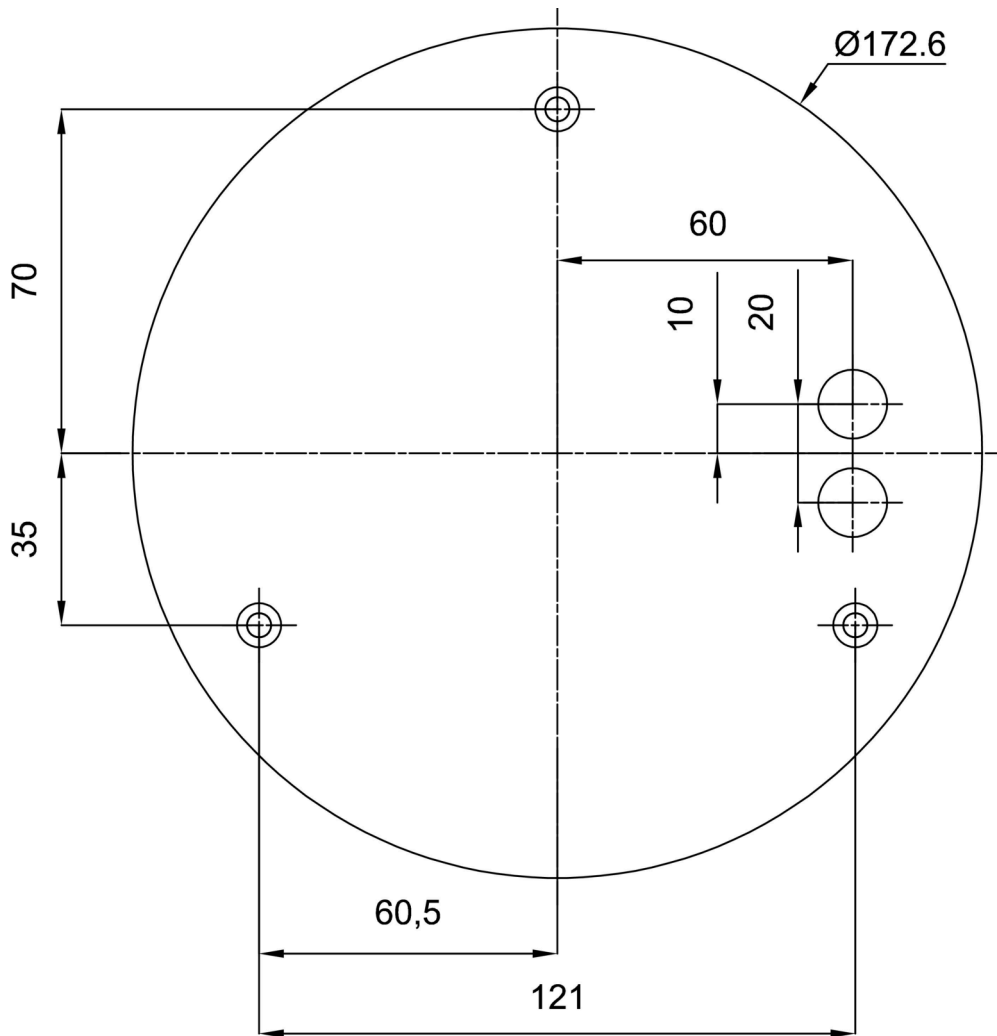

## Technical

Types of luminaires	Classic on/off
Mounting type	surface mounted
Base material	steel
Shade material	opal polymethyl methacrylate
Base color	grey Ral7040
Shade color	white - grey
Mounting location	ceiling/wall
Width	400 mm
Length	400 mm
Height	105 mm
Diameter	ø 400 mm
mounting holes (diameter)	3xø5mm
Installation wire (diameter)	2xø16mm
Energy Class	C
Operating temperature	from -20°C to +30°C

Installation dimensions: