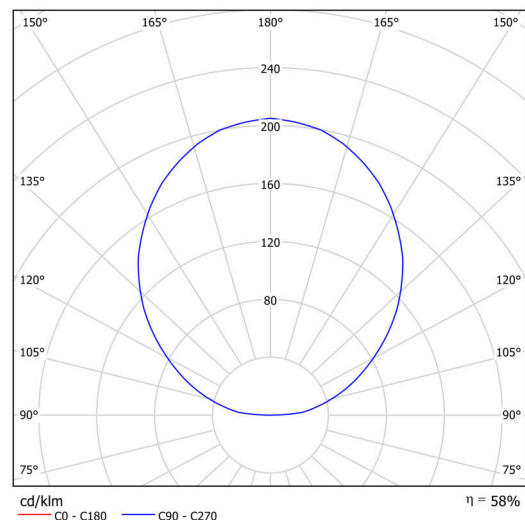

ZETA 1 PF

Product code: ZET60528

Type: LED-1L64E700K2H/PF91 SD 4K#

Short description of the luminaire: Grey color | surface-mounted LED light | ON/OFF | indirect lighting version | PMMA matt shade

Technical

Types of luminaires	Classic on/off
Mounting type	surface mounted
Base material	steel
Shade material	opal polymethyl methacrylate
Base color	grey Ral7040
Shade color	white - grey
Mounting location	ceiling/wall
Width	400 mm
Length	400 mm
Height	105 mm
Diameter	ø 400 mm
mounting holes (diameter)	3xø5mm
Installation wire (diameter)	2xø16mm
Energy Class	C
Operating temperature	from -20°C to +30°C

Electric

Power consumption	31 W
Ingress Protection	IP40
Socket	LED modul
terminal block	snap terminal block
Automatic circuit breaker type B10A	14 pcs
Automatic circuit breaker type B16A	22 pcs
Automatic circuit breaker type C10A	23 pcs
Automatic circuit breaker type C16A	36 pcs

Luminous

Lum. flux of luminaire	2900 lm
Lum. flux of light source	5030 lm
Luminaire efficacy	93 lm/W
Temperature	4000 K
Rated life time LED L80/B10	100000 hours
CRI	Ra80
MacAdam	3
Blue light hazard	Risk group 0

Eulum data for calculation programs are available at www.osmont.cz.