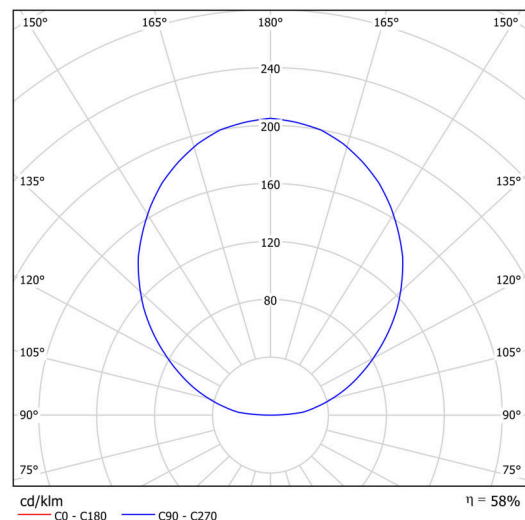

ZETA 1 PF

Product code: ZET60027

Type: LED-1L64E700K2H/PF91 C DALI 3K#

Short description of the luminaire: Black color | surface-mounted LED light | dimmable DALI | indirect lighting version | PMMA matt shade

Technical

Types of luminaires	Dimmable
Mounting type	surface mounted
Base material	steel
Shade material	opal polymethyl methacrylate
Base color	black Ral9005
Shade color	white - black
Mounting location	ceiling/wall
Width	400 mm
Length	400 mm
Height	105 mm
Diameter	ø 400 mm
mounting holes (diameter)	3xø5mm
Installation wire (diameter)	2xø16mm
Energy Class	C
Operating temperature	from -20°C to +30°C

Electric

Power consumption	31 W
Ingress Protection	IP40
Socket	LED modul
terminal block	snap terminal block
Automatic circuit breaker type B10A	31 pcs
Automatic circuit breaker type B16A	50 pcs
Automatic circuit breaker type C10A	52 pcs
Automatic circuit breaker type C16A	85 pcs

Luminous

Lum. flux of luminaire	2780 lm
Lum. flux of light source	4820 lm
Luminaire efficacy	89 lm/W
Temperature	3000 K
Rated life time LED L80/B10	100000 hours
CRI	Ra80
MacAdam	3
Blue light hazard	Risk group 0

Eulum data for calculation programs are available at www.osmont.cz.