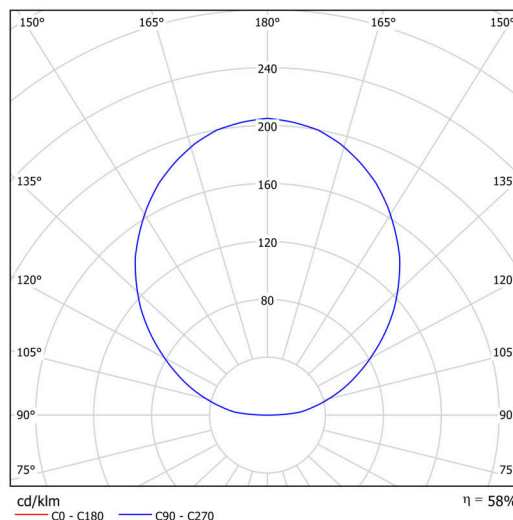

ZETA 1 PF

Product code: ZET60024

Type: LED-1L64E700K2H/PF91 B 3K#

Short description of the luminaire: White color | surface-mounted LED light | ON/OFF | indirect lighting version | PMMA matt shade

Technical

Types of luminaires	Classic on/off
Mounting type	surface mounted
Base material	steel
Shade material	opal polymethyl methacrylate
Base color	white Ral9003
Shade color	white
Mounting location	ceiling/wall
Width	400 mm
Length	400 mm
Height	105 mm
Diameter	ø 400 mm
mounting holes (diameter)	3xø5mm
Installation wire (diameter)	2xø16mm
Energy Class	C
Operating temperature	from -20°C to +30°C

Electric

Power consumption	31 W
Ingress Protection	IP40
Socket	LED modul
terminal block	snap terminal block
Automatic circuit breaker type B10A	14 pcs
Automatic circuit breaker type B16A	22 pcs
Automatic circuit breaker type C10A	23 pcs
Automatic circuit breaker type C16A	36 pcs

Luminous

Lum. flux of luminaire	2780 lm
Lum. flux of light source	4820 lm
Luminaire efficacy	89 lm/W
Temperature	3000 K
Rated life time LED L80/B10	100000 hours
CRI	Ra80
MacAdam	3
Blue light hazard	Risk group 0

Eulum data for calculation programs are available at www.osmont.cz.