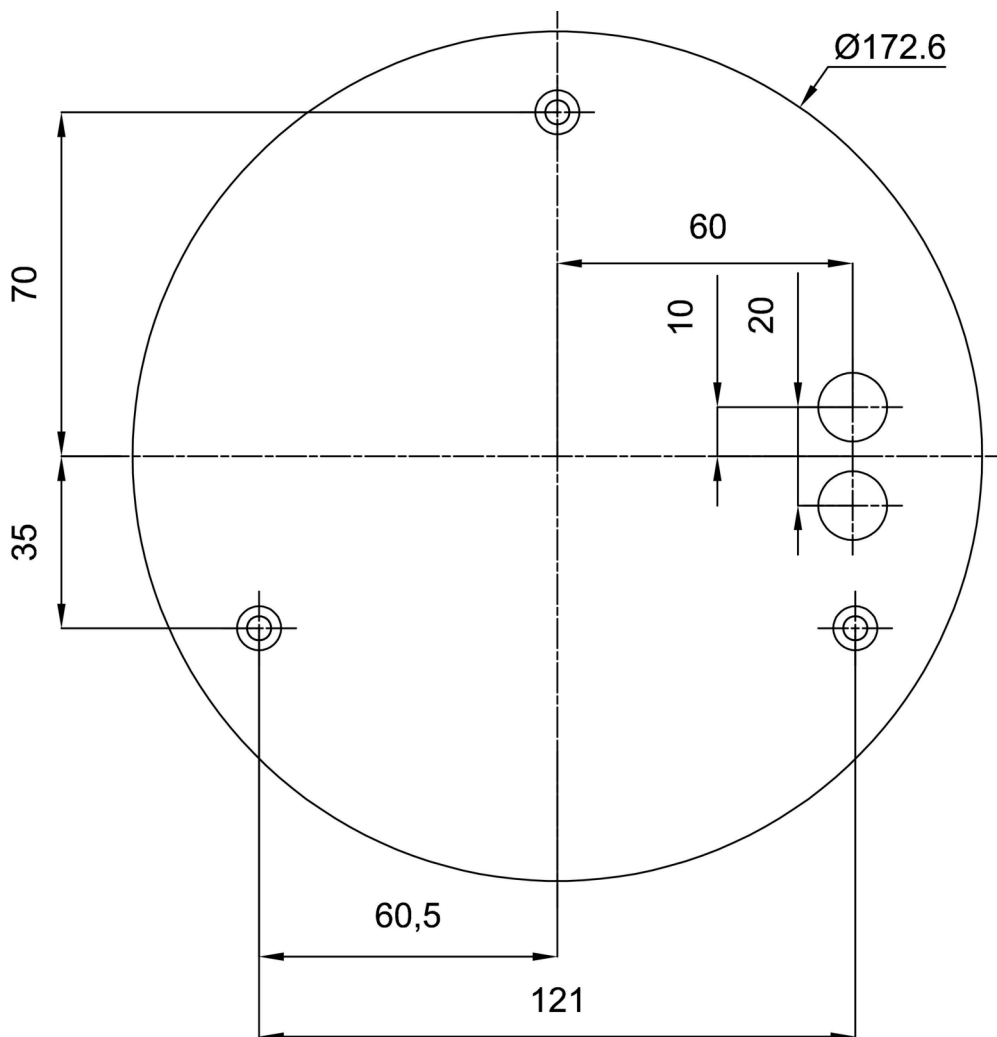

Technical

| | |
|------------------------------|------------------------------|
| Types of luminaires | Classic on/off |
| Mounting type | surface mounted |
| Base material | steel |
| Shade material | opal polymethyl methacrylate |
| Base color | white Ral9003 |
| Shade color | white |
| Mounting location | ceiling/wall |
| Width | 400 mm |
| Length | 400 mm |
| Height | 105 mm |
| Diameter | ø 400 mm |
| mounting holes (diameter) | 3xø5mm |
| Installation wire (diameter) | 2xø16mm |
| Energy Class | C |
| Operating temperature | from -20°C to +30°C |

*The warranty for the batteries is valid for 12 months from the date of purchase.

Installation dimensions:

Additional assortment:

Lampshade

| Product code | Name | Color | Description | Picture | Drawing |
|--------------|------|-------|-------------|--|---------|
| 20668 | PM91 | white | |  | |