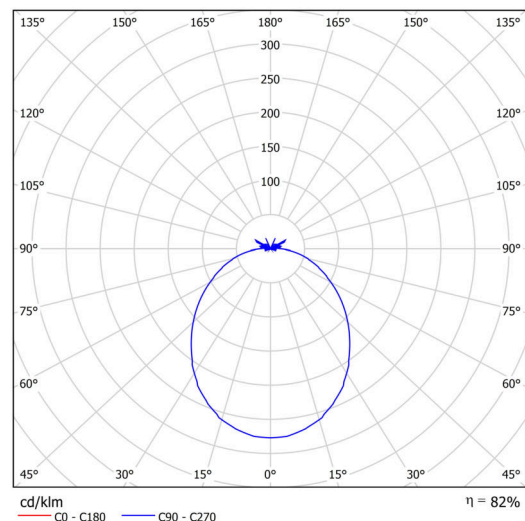

Luminous

Lum. flux of luminaire	3460 lm
Lum. flux of light source	4220 lm
Lum. flux of light source in emergency mode	150 lm
Luminaire efficacy	128 lm/W
Temperature	4000 K
Rated life time LED L80/B10	100000 hours
CRI	Ra80
MacAdam	3
Blue light hazard	Risk group 0