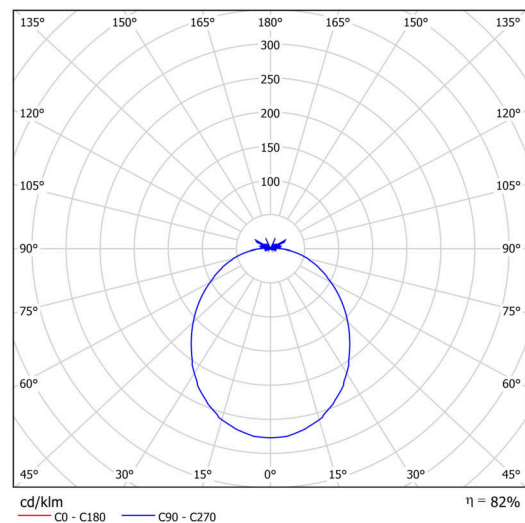

Luminous

Lum. flux of luminaire	3460 lm
Lum. flux of light source	4220 lm
Lum. flux of light source in emergency mode	150 lm
Luminaire efficacy	128 lm/W
Temperature	4000 K
Rated life time LED L80/B10	100000 hours
CRI	Ra80
MacAdam	3
Blue light hazard	Risk group 0