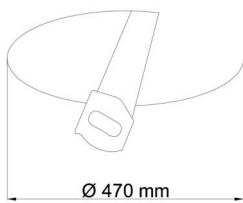

Logistic

EAN	8591728132620
Weight NTTO	3.3 Kg
Weight BTTO	3.8 Kg
Number of cartons	1 pcs
Package volume	0.047 m³
Package 1 width	0.51 m
Package 1 length	0.51 m
Package 1 height	0.18 m
Warranty*	60 months

*The warranty for the batteries is valid for 12 months from the date of purchase.

Installation dimensions: