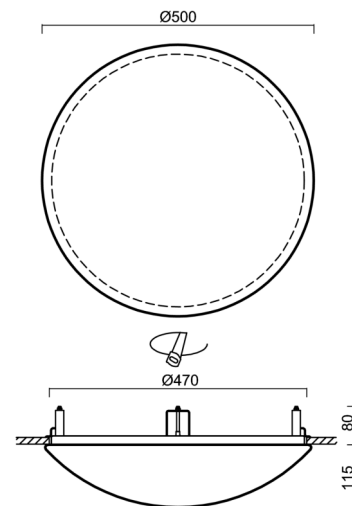

TITAN V3

Product code: TIT65563

Type: LED-1L23E1050KNV94/PM09 HF CORR 4K##

Short description of the luminaire: White semi-recessed LED light with CORRIDOR function and PMMA shade.

Technical

Types of luminaires	Corridor
Mounting type	semi-recessed
Base material	steel
Shade material	opal polymethyl methacrylate
Base color	white Ra9003
Shade color	white
Holding the shade	folding system
Mounting location	ceiling/wall
Width	500 mm
Length	500 mm
Height	115 mm
Diameter	ø 500 mm
mounting holes (diameter)	none
Installation wire (diameter)	2xø16mm
Energy Class	D
Impact strength	IK04
Operating temperature	from -20°C to +30°C

Electric

Power consumption	54 W
Ingress Protection	IP44
Socket	LED modul
Sensor	HF
terminal block	snap terminal block
Automatic circuit breaker type B10A	13 pcs
Automatic circuit breaker type B16A	21 pcs
Automatic circuit breaker type C10A	21 pcs
Automatic circuit breaker type C16A	35 pcs

Luminous

Lum. flux of luminaire	5820 lm
Lum. flux of light source	8430 lm
Luminaire efficacy	107 lm/W
Temperature	4000 K
Rated life time LED L80/B10	100000 hours
CRI	Ra80
MacAdam	3
Blue light hazard	Risk group 0

Eulum data for calculation programs are available at www.osmont.cz.