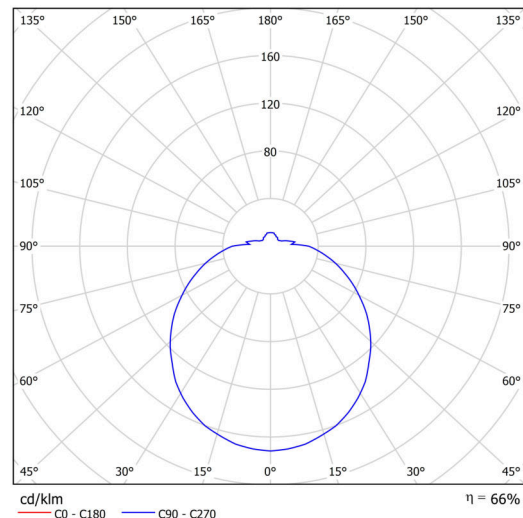

TITAN V3

Product code: TIT65563

Type: LED-1L23E1050KNV94/PM09 HF CORR 4K##

Short description of the luminaire: White semi-recessed LED light with CORRIDOR function and PMMA shade.

Technical

Types of luminaires	Corridor
Mounting type	semi-recessed
Base material	steel
Shade material	opal polymethyl methacrylate
Base color	white Ra9003
Shade color	white
Holding the shade	folding system
Mounting location	ceiling/wall
Width	500 mm
Length	500 mm
Height	115 mm
Diameter	ø 500 mm
mounting holes (diameter)	none
Installation wire (diameter)	2xø16mm
Energy Class	D
Impact strength	IK04
Operating temperature	from -20°C to +30°C

Electric

Power consumption	54 W
Ingress Protection	IP44
Socket	LED modul
Sensor	HF
terminal block	snap terminal block
Automatic circuit breaker type B10A	13 pcs
Automatic circuit breaker type B16A	21 pcs
Automatic circuit breaker type C10A	21 pcs
Automatic circuit breaker type C16A	35 pcs

Luminous

Lum. flux of luminaire	5820 lm
Lum. flux of light source	8430 lm
Luminaire efficacy	107 lm/W
Temperature	4000 K
Rated life time LED L80/B10	100000 hours
CRI	Ra80
MacAdam	3
Blue light hazard	Risk group 0

Eulum data for calculation programs are available at www.osmont.cz.