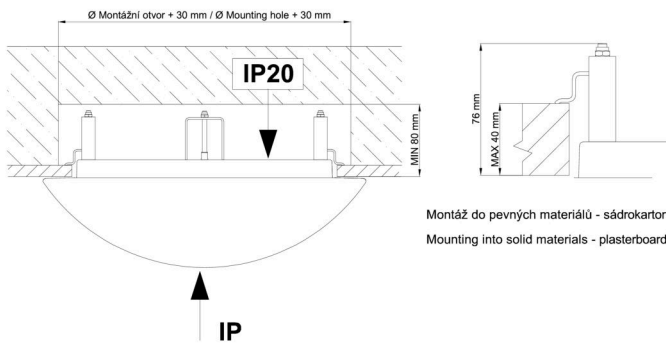

## Technical

Types of luminaires	Corridor
Mounting type	semi-recessed
Base material	steel
Shade material	opal polymethyl methacrylate
Base color	white Ra9003
Shade color	white
Holding the shade	folding system
Mounting location	ceiling/wall
Width	500 mm
Length	500 mm
Height	115 mm
Diameter	ø 500 mm
mounting holes (diameter)	none
Installation wire (diameter)	2xø16mm
Energy Class	D
Impact strength	IK04
Operating temperature	from -20°C to +30°C

Eulum data for calculation programs are available at [www.osmont.cz](http://www.osmont.cz).

Logistic

EAN	8591728132620
Weight NTTO	3.3 Kg
Weight BTTO	3.8 Kg
Number of cartons	1 pcs
Package volume	0.047 m <sup>3</sup>
Package 1 width	0.51 m
Package 1 length	0.51 m
Package 1 height	0.18 m
Warranty*	60 months

\*The warranty for the batteries is valid for 12 months from the date of purchase.

Installation dimensions:

Svítlidlo nesmí být z horní strany zakryto izolací.  
Luminaire must not be covered with insulating matting.

Rozměry dutiny pro vestavné svítidlo [mm]:  
Dimensions of cavity for recessed luminaire [mm]:

Montáž do pevných materiálů - sádkarton, dřevo.  
Mounting into solid materials - plasterboard, wood.