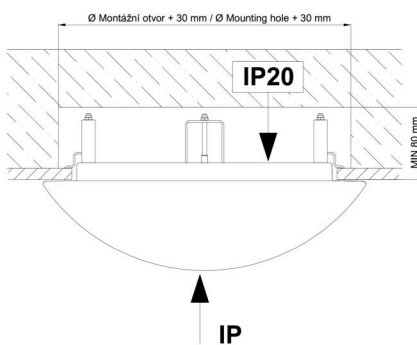

Technical

Types of luminaires	Classic on/off
Mounting type	semi-recessed
Base material	steel
Shade material	opal polymethyl methacrylate
Base color	white Ra9003
Shade color	white
Holding the shade	folding system
Mounting location	ceiling/wall
Width	500 mm
Length	500 mm
Height	115 mm
Diameter	ø 500 mm
mounting holes (diameter)	none
Installation wire (diameter)	2xø16mm
Energy Class	D
Impact strength	IK04
Operating temperature	from -20°C to +30°C

Rozměry dutiny pro vestavné svítidlo [mm]:
Dimensions of cavity for recessed luminaire [mm]:

Montáž do pevných materiálů - sádkarton, dřevo.
Mounting into solid materials - plasterboard, wood.

Additional assortment: