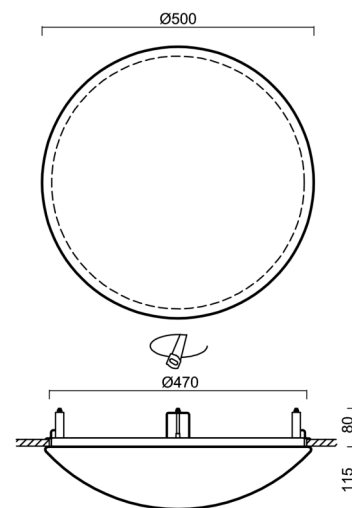

Technical

Types of luminaires	Classic on/off
Mounting type	semi-recessed
Base material	steel
Shade material	opal polymethyl methacrylate
Base color	white Ra9003
Shade color	white
Holding the shade	folding system
Mounting location	ceiling/wall
Width	500 mm
Length	500 mm
Height	115 mm
Diameter	ø 500 mm
mounting holes (diameter)	none
Installation wire (diameter)	2xø16mm
Energy Class	D
Impact strength	IK04
Operating temperature	from -20°C to +30°C

Rozměry dutiny pro vestavné svítidlo [mm]:
Dimensions of cavity for recessed luminaire [mm]:

Montáž do pevných materiálů - sádkarton, dřevo.
Mounting into solid materials - plasterboard, wood.

Additional assortment: