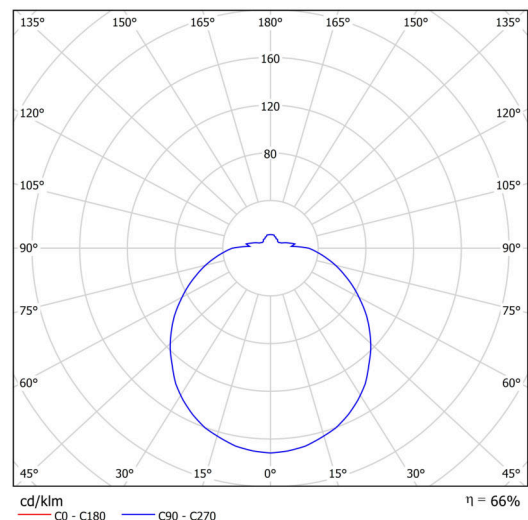

Luminous

Lum. flux of luminaire	4040 lm
Lum. flux of light source	5850 lm
Luminaire efficacy	115 lm/W
Temperature	4000 K
Rated life time LED L80/B10	100000 hours
CRI	Ra80
MacAdam	3
Blue light hazard	Risk group 0