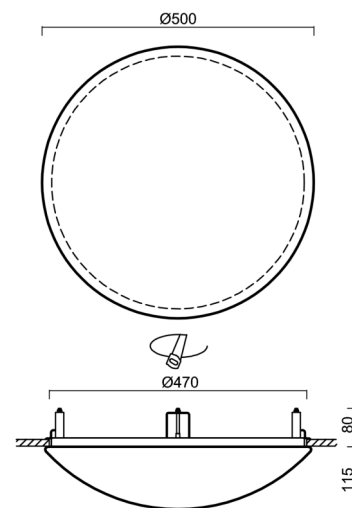

Technical

Types of luminaires	Corridor
Mounting type	semi-recessed
Base material	steel
Shade material	opal polycarbonate
Base color	white Ral9003
Shade color	white
Holding the shade	folding system
Mounting location	ceiling/wall
Width	500 mm
Length	500 mm
Height	115 mm
Diameter	ø 500 mm
mounting holes (diameter)	none
Installation wire (diameter)	2xØ16mm
Energy Class	D
Impact strength	IK10
Operating temperature	from -20°C to +30°C

Rozměry dutiny pro vestavné světítko [mm]:
Dimensions of cavity for recessed luminaire [mm]:

Montáž do pevných materiálů - sádkarton, dřevo.
Mounting into solid materials - plasterboard, wood.

Additional assortment:

Lampshade

Product code	Name	Color	Description	Picture	Drawing
20506	PC09	white		