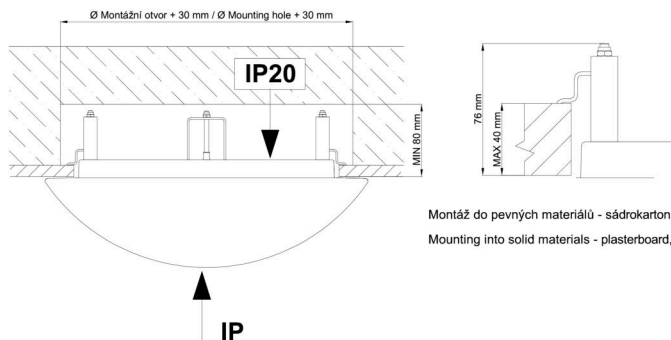

Technical

Types of luminaires	Corridor
Mounting type	semi-recessed
Base material	steel
Shade material	opal polycarbonate
Base color	white Ral9003
Shade color	white
Holding the shade	folding system
Mounting location	ceiling/wall
Width	500 mm
Length	500 mm
Height	115 mm
Diameter	ø 500 mm
mounting holes (diameter)	none
Installation wire (diameter)	2xØ16mm
Energy Class	D
Impact strength	IK10
Operating temperature	from -20°C to +30°C

*The warranty for the batteries is valid for 12 months from the date of purchase.

Installation dimensions:

Světítko nesmí být z horní strany zakryto izolací.
Luminaire must not be covered with insulating matting.

Rozměry dutiny pro vestavné světítko [mm]:
Dimensions of cavity for recessed luminaire [mm]:

Montáž do pevných materiálů - sádkarton, dřevo.
Mounting into solid materials - plasterboard, wood.

Additional assortment: