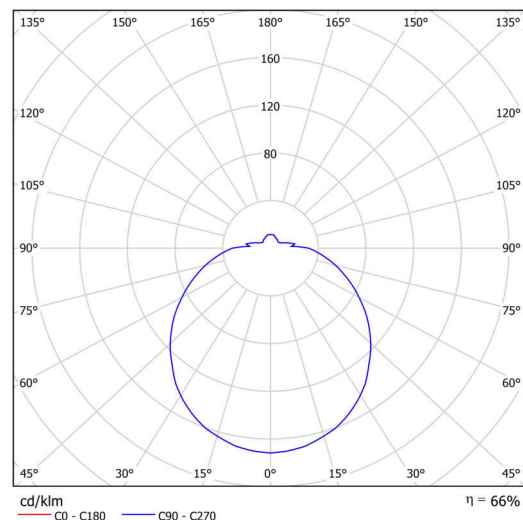

Luminous

Lum. flux of luminaire	5560 lm
Lum. flux of light source	8430 lm
Luminaire efficacy	102 lm/W
Temperature	4000 K
Rated life time LED L80/B10	100000 hours
CRI	Ra80
MacAdam	3
Blue light hazard	Risk group 0