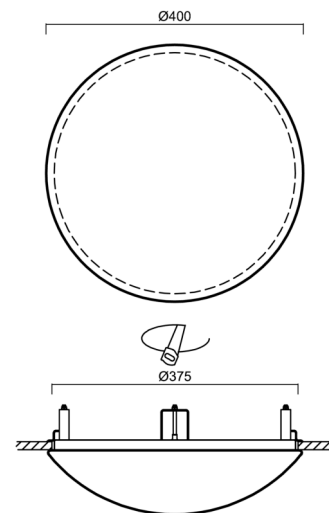

TITAN V2

LED-1L16E500KNV83/PM08/NK1W HF 3K#

WWW.OSMONT.CZ

TITAN V2

Product code: TIT65043

Type: LED-1L16E500KNV83/PM08/NK1W HF 3K#

Short description of the luminaire: White semi-recessed LED light with emergency unit combined with sensor and PMMA shade.

Technical

Types of luminaires	Emergency combined + sensor
Mounting type	semi-recessed
Base material	steel
Shade material	opal polymethyl methacrylate
Base color	white Ra9003
Shade color	white
Holding the shade	folding system
Mounting location	ceiling/wall
Width	400 mm
Length	400 mm
Height	100 mm
Diameter	ø 400 mm
mounting holes (diameter)	none
Installation wire (diameter)	2xø16mm
Energy Class	D
Impact strength	IK04
Operating temperature	from -20°C to +30°C

TECHNICAL SHEET

Eulum data for calculation programs are available at www.osmont.cz.

Logistic

EAN	8591728131784
Weight NTTO	2.6 Kg
Weight BTTO	3 Kg
Number of cartons	1 pcs
Package volume	0.031 m ³
Package 1 width	0.41 m
Package 1 length	0.42 m
Package 1 height	0.18 m
Warranty*	60 months

Rozměry dutiny pro vestavné svítidlo [mm]:
Dimensions of cavity for recessed luminaire [mm]:

Additional assortment:

Lampshade

Product code	Name	Color	Description	Picture	Drawing
20508	PM08	white		