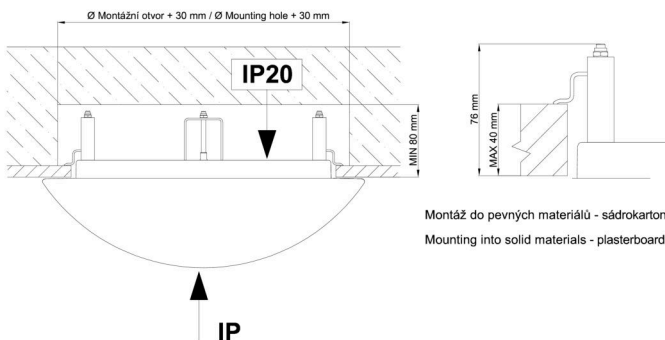

Technical

Types of luminaires	Emergency combined + sensor
Mounting type	semi-recessed
Base material	steel
Shade material	opal polymethyl methacrylate
Base color	white Ra9003
Shade color	white
Holding the shade	folding system
Mounting location	ceiling/wall
Width	400 mm
Length	400 mm
Height	100 mm
Diameter	ø 400 mm
mounting holes (diameter)	none
Installation wire (diameter)	2xø16mm
Energy Class	D
Impact strength	IK04
Operating temperature	from -20°C to +30°C

TECHNICAL SHEET

Eulum data for calculation programs are available at www.osmont.cz.

Logistic

EAN	8591728131784
Weight NTTO	2.6 Kg
Weight BTTO	3 Kg
Number of cartons	1 pcs
Package volume	0.031 m ³
Package 1 width	0.41 m
Package 1 length	0.42 m
Package 1 height	0.18 m
Warranty*	60 months

*The warranty for the batteries is valid for 12 months from the date of purchase.

Installation dimensions:

Svítlidlo nesmí být z horní strany zakryto izolací.
Luminaire must not be covered with insulating matting.

Rozměry dutiny pro vestavné svítidlo [mm]:
Dimensions of cavity for recessed luminaire [mm]:

Additional assortment:

Lampshade

Product code	Name	Color	Description	Picture	Drawing
20508	PM08	white		