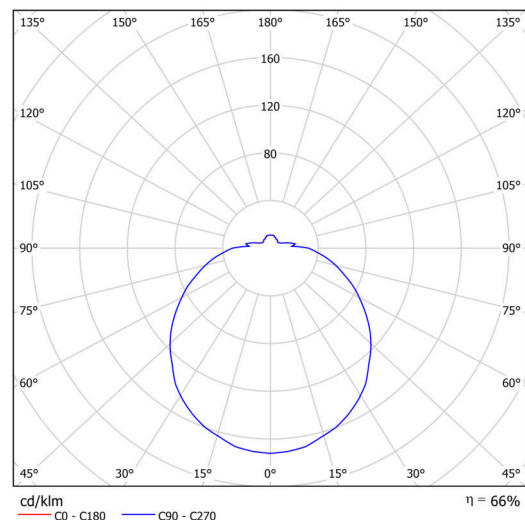

Luminous

Lum. flux of luminaire	2590 lm
Lum. flux of light source	3750 lm
Lum. flux of light source in emergency mode	150 lm
Luminaire efficacy	107 lm/W
Temperature	3000 K
Rated life time LED L80/B10	100000 hours
CRI	Ra80
MacAdam	3
Blue light hazard	Risk group 0