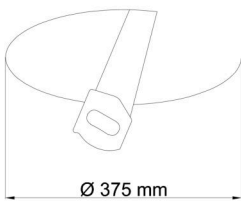

## Technical

Types of luminaires	Emergency combined
Mounting type	semi-recessed
Base material	steel
Shade material	opal polymethyl methacrylate
Base color	white Ra9003
Shade color	white
Holding the shade	folding system
Mounting location	ceiling/wall
Width	400 mm
Length	400 mm
Height	100 mm
Diameter	ø 400 mm
mounting holes (diameter)	none
Installation wire (diameter)	2xø16mm
Energy Class	D
Impact strength	IK04
Operating temperature	from 0°C to +30°C

## Logistic

EAN	8591728131777
Weight NTTO	2.4 Kg
Weight BTTO	2.8 Kg
Number of cartons	1 pcs
Package volume	0.031 m <sup>3</sup>
Package 1 width	0.41 m
Package 1 length	0.42 m
Package 1 height	0.18 m
Warranty*	60 months

## Installation dimensions:

Svítlidlo nesmí být z horní strany zakryto izolací.  
Luminaire must not be covered with insulating matting.

Rozměry dutiny pro vestavné svítidlo [mm]:  
Dimensions of cavity for recessed luminaire [mm]: