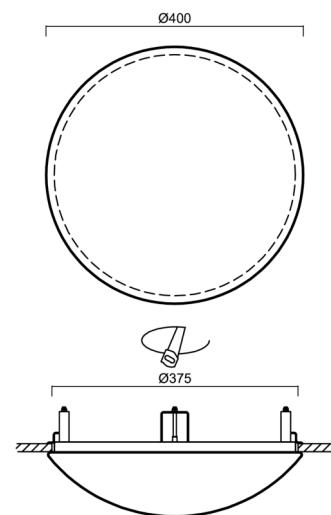

TITAN V2

Product code: TIT65042

Type: LED-1L16E500KNV83/PM08/NK1W 3K#

Short description of the luminaire: White semi-recessed LED light with emergency unit combined and PMMA shade.

Technical

Types of luminaires	Emergency combined
Mounting type	semi-recessed
Base material	steel
Shade material	opal polymethyl methacrylate
Base color	white Ra9003
Shade color	white
Holding the shade	folding system
Mounting location	ceiling/wall
Width	400 mm
Length	400 mm
Height	100 mm
Diameter	ø 400 mm
mounting holes (diameter)	none
Installation wire (diameter)	2xø16mm
Energy Class	D
Impact strength	IK04
Operating temperature	from 0°C to +30°C

Electric

Power consumption	24 W
Ingress Protection	IP44
Socket	LED modul
Battery type	NiCd
Emergency time	3 hours
terminal block	snap terminal block
Automatic circuit breaker type B10A	26 pcs
Automatic circuit breaker type B16A	40 pcs
Automatic circuit breaker type C10A	30 pcs
Automatic circuit breaker type C16A	48 pcs

Luminous

Lum. flux of luminaire	2590 lm
Lum. flux of light source	3750 lm
Lum. flux of light source in emergency mode	150 lm
Luminaire efficacy	107 lm/W
Temperature	3000 K
Rated life time LED L80/B10	100000 hours
CRI	Ra80
MacAdam	3
Blue light hazard	Risk group 0