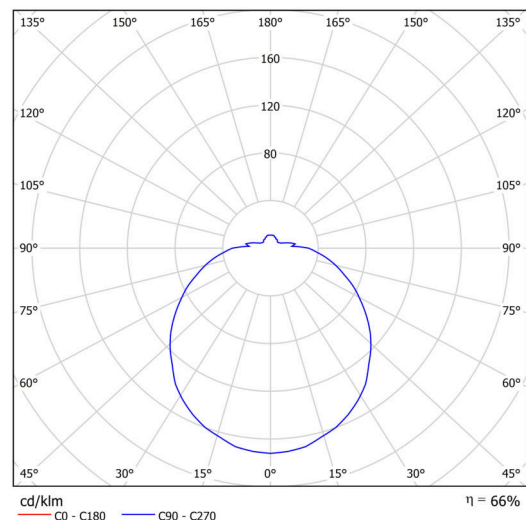

TITAN V2

Product code: TIT65042

Type: LED-1L16E500KNV83/PM08/NK1W 3K#

Short description of the luminaire: White semi-recessed LED light with emergency unit combined and PMMA shade.

Technical

Types of luminaires	Emergency combined
Mounting type	semi-recessed
Base material	steel
Shade material	opal polymethyl methacrylate
Base color	white Ra9003
Shade color	white
Holding the shade	folding system
Mounting location	ceiling/wall
Width	400 mm
Length	400 mm
Height	100 mm
Diameter	ø 400 mm
mounting holes (diameter)	none
Installation wire (diameter)	2xø16mm
Energy Class	D
Impact strength	IK04
Operating temperature	from 0°C to +30°C

Electric

Power consumption	24 W
Ingress Protection	IP44
Socket	LED modul
Battery type	NiCd
Emergency time	3 hours
terminal block	snap terminal block
Automatic circuit breaker type B10A	26 pcs
Automatic circuit breaker type B16A	40 pcs
Automatic circuit breaker type C10A	30 pcs
Automatic circuit breaker type C16A	48 pcs

Luminous

Lum. flux of luminaire	2590 lm
Lum. flux of light source	3750 lm
Lum. flux of light source in emergency mode	150 lm
Luminaire efficacy	107 lm/W
Temperature	3000 K
Rated life time LED L80/B10	100000 hours
CRI	Ra80
MacAdam	3
Blue light hazard	Risk group 0