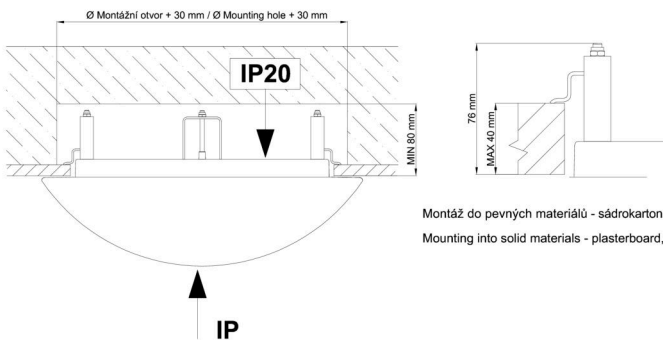

Technical

Types of luminaires	Emergency combined
Mounting type	semi-recessed
Base material	steel
Shade material	opal polymethyl methacrylate
Base color	white Ra9003
Shade color	white
Holding the shade	folding system
Mounting location	ceiling/wall
Width	300 mm
Length	300 mm
Height	90 mm
Diameter	ø 300 mm
mounting holes (diameter)	none
Installation wire (diameter)	2xØ16mm
Energy Class	D
Impact strength	IK04
Operating temperature	from 0°C to +30°C

TECHNICAL SHEET

Eulum data for calculation programs are available at www.osmont.cz.

Logistic

EAN	8591728132170
Weight NTTO	1.55 Kg
Weight BTTO	1.75 Kg
Number of cartons	1 pcs
Package volume	0.017 m ³
Package 1 width	0.31 m
Package 1 length	0.31 m
Package 1 height	0.18 m
Warranty*	60 months

*The warranty for the batteries is valid for 12 months from the date of purchase.

Installation dimensions:

Svítlidlo nesmí být z horní strany zakryto izolací.
Luminaire must not be covered with insulating matting.

Rozměry dutiny pro vestavné svítidlo [mm]:
Dimensions of cavity for recessed luminaire [mm]:

Montáž do pevných materiálů - sádkartón, dřevo.
Mounting into solid materials - plasterboard, wood.

Additional assortment: