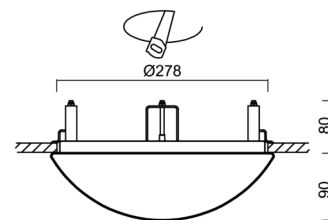

Technical

Types of luminaires	Emergency combined
Mounting type	semi-recessed
Base material	steel
Shade material	opal polymethyl methacrylate
Base color	white Ra9003
Shade color	white
Holding the shade	folding system
Mounting location	ceiling/wall
Width	300 mm
Length	300 mm
Height	90 mm
Diameter	ø 300 mm
mounting holes (diameter)	none
Installation wire (diameter)	2xØ16mm
Energy Class	D
Impact strength	IK04
Operating temperature	from 0°C to +30°C

TECHNICAL SHEET

Eulum data for calculation programs are available at www.osmont.cz.

Logistic

EAN	8591728132170
Weight NTTO	1.55 Kg
Weight BTTO	1.75 Kg
Number of cartons	1 pcs
Package volume	0.017 m ³
Package 1 width	0.31 m
Package 1 length	0.31 m
Package 1 height	0.18 m
Warranty*	60 months