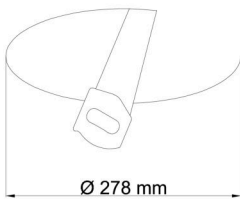

Installation dimensions: