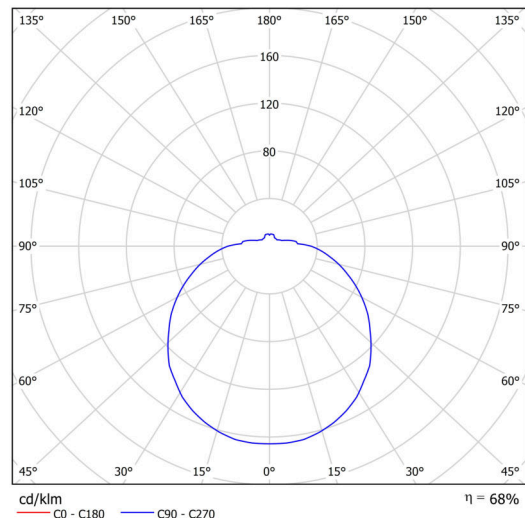

TITAN V1

Product code: TIT65512

Type: LED-1L14E500KNV62/PM06 DALI 4K#

Short description of the luminaire: White semi-recessed LED light DALI and PMMA shade.

Technical

Types of luminaires	Dimmable
Mounting type	semi-recessed
Base material	steel
Shade material	opal polymethyl methacrylate
Base color	white Ra9003
Shade color	white
Holding the shade	folding system
Mounting location	ceiling/wall
Width	300 mm
Length	300 mm
Height	90 mm
Diameter	ø 300 mm
mounting holes (diameter)	none
Installation wire (diameter)	2xØ16mm
Energy Class	D
Impact strength	IK04
Operating temperature	from -20°C to +30°C

Electric

Power consumption	13 W
Ingress Protection	IP44
Socket	LED modul
terminal block	snap terminal block
Automatic circuit breaker type B10A	31 pcs
Automatic circuit breaker type B16A	50 pcs
Automatic circuit breaker type C10A	52 pcs
Automatic circuit breaker type C16A	85 pcs

Luminous

Lum. flux of luminaire	1480 lm
Lum. flux of light source	2080 lm
Luminaire efficacy	113 lm/W
Temperature	4000 K
Rated life time LED L80/B10	100000 hours
CRI	Ra80
MacAdam	3
Blue light hazard	Risk group 0

Eulum data for calculation programs are available at www.osmont.cz.