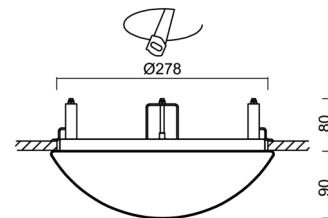

TITAN V1

Product code: TIT65512

Type: LED-1L14E500KNV62/PM06 DALI 4K#

Short description of the luminaire: White semi-recessed LED light DALI and PMMA shade.

Technical

Types of luminaires	Dimmable
Mounting type	semi-recessed
Base material	steel
Shade material	opal polymethyl methacrylate
Base color	white Ra9003
Shade color	white
Holding the shade	folding system
Mounting location	ceiling/wall
Width	300 mm
Length	300 mm
Height	90 mm
Diameter	ø 300 mm
mounting holes (diameter)	none
Installation wire (diameter)	2xØ16mm
Energy Class	D
Impact strength	IK04
Operating temperature	from -20°C to +30°C

Electric

Power consumption	13 W
Ingress Protection	IP44
Socket	LED modul
terminal block	snap terminal block
Automatic circuit breaker type B10A	31 pcs
Automatic circuit breaker type B16A	50 pcs
Automatic circuit breaker type C10A	52 pcs
Automatic circuit breaker type C16A	85 pcs

Luminous

Lum. flux of luminaire	1480 lm
Lum. flux of light source	2080 lm
Luminaire efficacy	113 lm/W
Temperature	4000 K
Rated life time LED L80/B10	100000 hours
CRI	Ra80
MacAdam	3
Blue light hazard	Risk group 0

Eulum data for calculation programs are available at www.osmont.cz.