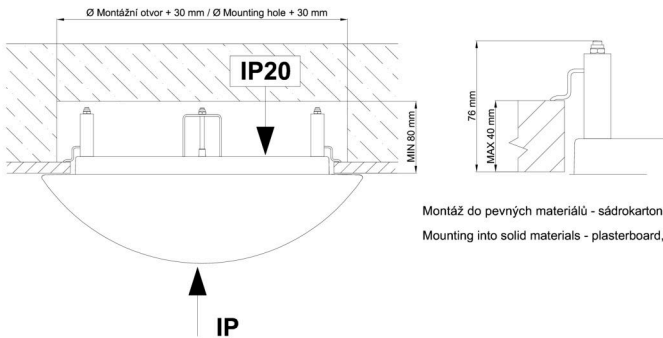

## Technical

Types of luminaires	Dimmable
Mounting type	semi-recessed
Base material	steel
Shade material	opal polymethyl methacrylate
Base color	white Ra9003
Shade color	white
Holding the shade	folding system
Mounting location	ceiling/wall
Width	300 mm
Length	300 mm
Height	90 mm
Diameter	ø 300 mm
mounting holes (diameter)	none
Installation wire (diameter)	2xØ16mm
Energy Class	D
Impact strength	IK04
Operating temperature	from -20°C to +30°C

Eulum data for calculation programs are available at [www.osmont.cz](http://www.osmont.cz).

Logistic

EAN	8591728132132
Weight NTTO	1.35 Kg
Weight BTTO	1.55 Kg
Number of cartons	1 pcs
Package volume	0.017 m <sup>3</sup>
Package 1 width	0.31 m
Package 1 length	0.31 m
Package 1 height	0.18 m
Warranty*	60 months

\*The warranty for the batteries is valid for 12 months from the date of purchase.

Installation dimensions:

Svítlidlo nesmí být z horní strany zakryto izolací.  
Luminaire must not be covered with insulating matting.

Rozměry dutiny pro vestavné svítidlo [mm]:  
Dimensions of cavity for recessed luminaire [mm]:

Montáž do pevných materiálů - sádkartón, dřevo.  
Mounting into solid materials - plasterboard, wood.