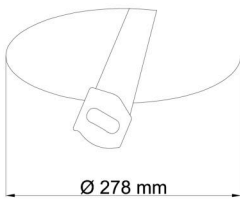

Logistic

EAN	8591728132132
Weight NTTO	1.35 Kg
Weight BTTO	1.55 Kg
Number of cartons	1 pcs
Package volume	0.017 m³
Package 1 width	0.31 m
Package 1 length	0.31 m
Package 1 height	0.18 m
Warranty*	60 months

*The warranty for the batteries is valid for 12 months from the date of purchase.

Installation dimensions: