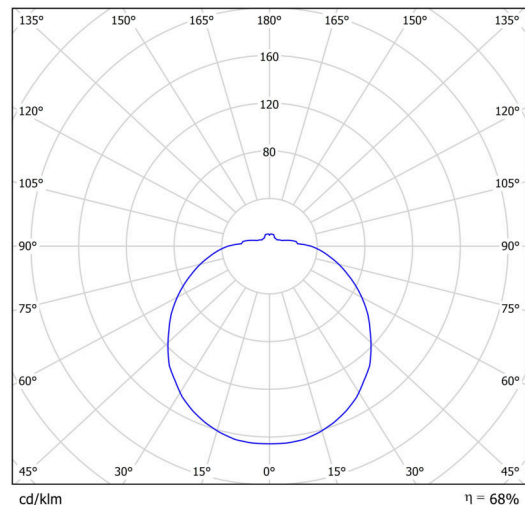

TITAN V1

Product code: TIT65511

Type: LED-1L14E500KNV62/PM06 HF 4K#

Short description of the luminaire: White semi-recessed LED light with sensor and PMMA shade.

Technical

Types of luminaires	Sensor
Mounting type	semi-recessed
Base material	steel
Shade material	opal polymethyl methacrylate
Base color	white Ral9003
Shade color	white
Holding the shade	folding system
Mounting location	ceiling/wall
Width	300 mm
Length	300 mm
Height	90 mm
Diameter	ø 300 mm
mounting holes (diameter)	none
Installation wire (diameter)	2xØ16mm
Energy Class	D
Impact strength	IK04
Operating temperature	from -20°C to +30°C

Electric

Power consumption	13 W
Ingress Protection	IP44
Socket	LED modul
Sensor	HF
terminal block	snap terminal block
Automatic circuit breaker type B10A	37 pcs
Automatic circuit breaker type B16A	59 pcs
Automatic circuit breaker type C10A	37 pcs
Automatic circuit breaker type C16A	59 pcs

Luminous

Lum. flux of luminaire	1480 lm
Lum. flux of light source	2080 lm
Luminaire efficacy	113 lm/W
Temperature	4000 K
Rated life time LED L80/B10	100000 hours
CRI	Ra80
MacAdam	3
Blue light hazard	Risk group 0

Eulum data for calculation programs are available at www.osmont.cz.