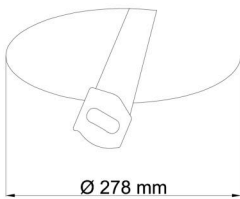

Logistic

EAN	8591728132125
Weight NTTO	1.35 Kg
Weight BTTO	1.55 Kg
Number of cartons	1 pcs
Package volume	0.017 m³
Package 1 width	0.31 m
Package 1 length	0.31 m
Package 1 height	0.18 m
Warranty*	60 months

*The warranty for the batteries is valid for 12 months from the date of purchase.

Installation dimensions: