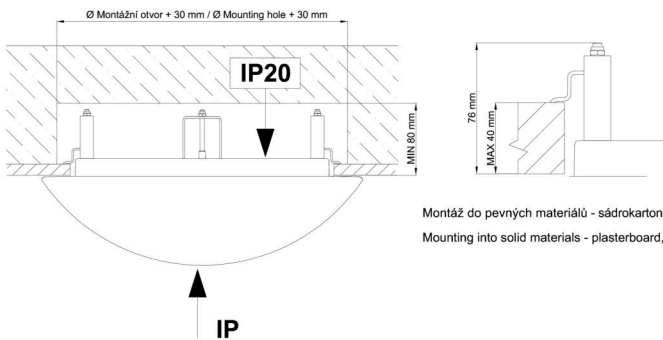

Technical

Types of luminaires	Sensor
Mounting type	semi-recessed
Base material	steel
Shade material	opal polymethyl methacrylate
Base color	white Ral9003
Shade color	white
Holding the shade	folding system
Mounting location	ceiling/wall
Width	300 mm
Length	300 mm
Height	90 mm
Diameter	ø 300 mm
mounting holes (diameter)	none
Installation wire (diameter)	2xØ16mm
Energy Class	D
Impact strength	IK04
Operating temperature	from -20°C to +30°C

*The warranty for the batteries is valid for 12 months from the date of purchase.

Installation dimensions:

Svítlidlo nesmí být z horní strany zakryto izolací.
Luminaire must not be covered with insulating matting.

Rozměry dutiny pro vestavné svítidlo [mm]:
Dimensions of cavity for recessed luminaire [mm]:

Montáž do pevných materiálů - sádkarton, dřevo.
Mounting into solid materials - plasterboard, wood.

Additional assortment: