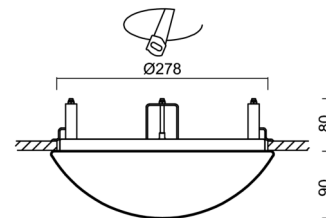

Technical

Types of luminaires	Sensor
Mounting type	semi-recessed
Base material	steel
Shade material	opal polymethyl methacrylate
Base color	white Ral9003
Shade color	white
Holding the shade	folding system
Mounting location	ceiling/wall
Width	300 mm
Length	300 mm
Height	90 mm
Diameter	ø 300 mm
mounting holes (diameter)	none
Installation wire (diameter)	2xØ16mm
Energy Class	D
Impact strength	IK04
Operating temperature	from -20°C to +30°C

Eulum data for calculation programs are available at www.osmont.cz.

Logistic

EAN	8591728132125
Weight NTTO	1.35 Kg
Weight BTTO	1.55 Kg
Number of cartons	1 pcs
Package volume	0.017 m ³
Package 1 width	0.31 m
Package 1 length	0.31 m
Package 1 height	0.18 m
Warranty*	60 months