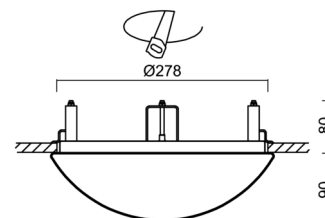

Technical

Types of luminaires	Emergency combined
Mounting type	semi-recessed
Base material	steel
Shade material	opal polycarbonate
Base color	white Ra9003
Shade color	white
Holding the shade	folding system
Mounting location	ceiling/wall
Width	300 mm
Length	300 mm
Height	90 mm
Diameter	ø 300 mm
mounting holes (diameter)	none
Installation wire (diameter)	2xØ16mm
Energy Class	D
Impact strength	IK10
Operating temperature	from 0°C to +30°C

TECHNICAL SHEET

Eulum data for calculation programs are available at www.osmont.cz.

Logistic

EAN	8591728132071
Weight NTTO	1.55 Kg
Weight BTTO	1.75 Kg
Number of cartons	1 pcs
Package volume	0.017 m ³
Package 1 width	0.31 m
Package 1 length	0.31 m
Package 1 height	0.18 m
Warranty*	60 months