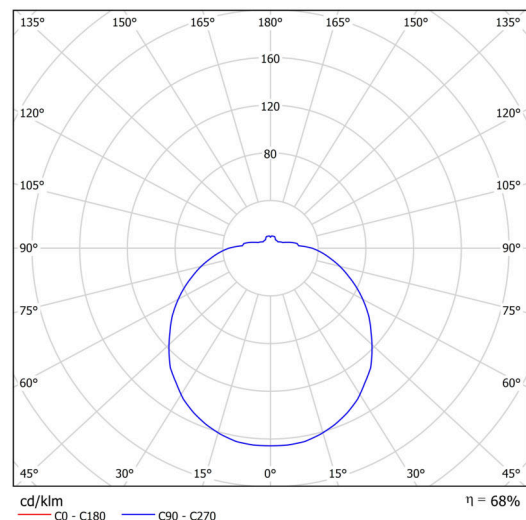

Luminous

Lum. flux of luminaire	1410 lm
Lum. flux of light source	2080 lm
Lum. flux of light source in emergency mode	150 lm
Luminaire efficacy	108 lm/W
Temperature	4000 K
Rated life time LED L80/B10	100000 hours
CRI	Ra80
MacAdam	3
Blue light hazard	Risk group 0