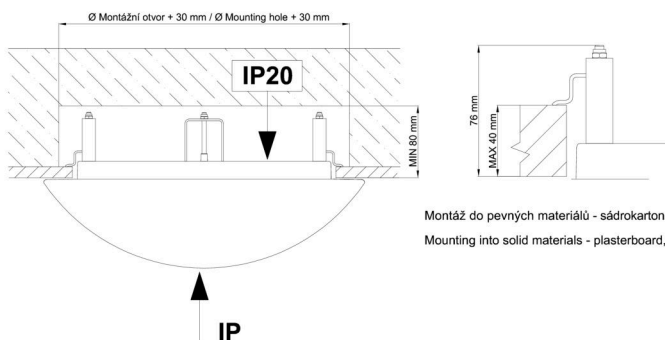

Technical

Types of luminaires	Emergency combined
Mounting type	semi-recessed
Base material	steel
Shade material	opal polycarbonate
Base color	white Ra9003
Shade color	white
Holding the shade	folding system
Mounting location	ceiling/wall
Width	300 mm
Length	300 mm
Height	90 mm
Diameter	ø 300 mm
mounting holes (diameter)	none
Installation wire (diameter)	2xØ16mm
Energy Class	D
Impact strength	IK10
Operating temperature	from 0°C to +30°C

TECHNICAL SHEET

Eulum data for calculation programs are available at www.osmont.cz.

Logistic

EAN	8591728132071
Weight NTTO	1.55 Kg
Weight BTTO	1.75 Kg
Number of cartons	1 pcs
Package volume	0.017 m ³
Package 1 width	0.31 m
Package 1 length	0.31 m
Package 1 height	0.18 m
Warranty*	60 months

Rozměry dutiny pro vestavné svítidlo [mm]:
Dimensions of cavity for recessed luminaire [mm]:

Montáž do pevných materiálů - sádkartón, dřevo.
Mounting into solid materials - plasterboard, wood.

Additional assortment: