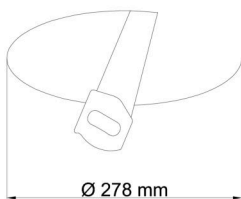

Installation dimensions: