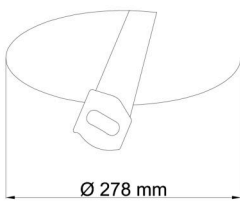

Logistic

EAN	8591728132064
Weight NTTO	1.35 Kg
Weight BTTO	1.55 Kg
Number of cartons	1 pcs
Package volume	0.017 m³
Package 1 width	0.31 m
Package 1 length	0.31 m
Package 1 height	0.18 m
Warranty*	60 months

*The warranty for the batteries is valid for 12 months from the date of purchase.

Installation dimensions: