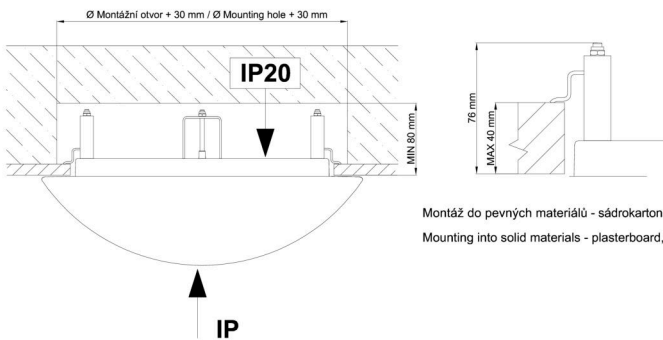

## Technical

Types of luminaires	Dimmable
Mounting type	semi-recessed
Base material	steel
Shade material	opal polycarbonate
Base color	white Ra9003
Shade color	white
Holding the shade	folding system
Mounting location	ceiling/wall
Width	300 mm
Length	300 mm
Height	90 mm
Diameter	ø 300 mm
mounting holes (diameter)	none
Installation wire (diameter)	2xØ16mm
Energy Class	D
Impact strength	IK10
Operating temperature	from -20°C to +30°C

Eulum data for calculation programs are available at [www.osmont.cz](http://www.osmont.cz).

Logistic

EAN	8591728132064
Weight NTTO	1.35 Kg
Weight BTTO	1.55 Kg
Number of cartons	1 pcs
Package volume	0.017 m <sup>3</sup>
Package 1 width	0.31 m
Package 1 length	0.31 m
Package 1 height	0.18 m
Warranty*	60 months

\*The warranty for the batteries is valid for 12 months from the date of purchase.

Installation dimensions:

Svítlidlo nesmí být z horní strany zakryto izolací.  
Luminaire must not be covered with insulating matting.

Rozměry dutiny pro vestavné svítidlo [mm]:  
Dimensions of cavity for recessed luminaire [mm]:

Montáž do pevných materiálů - sádkartón, dřevo.  
Mounting into solid materials - plasterboard, wood.

Additional assortment: