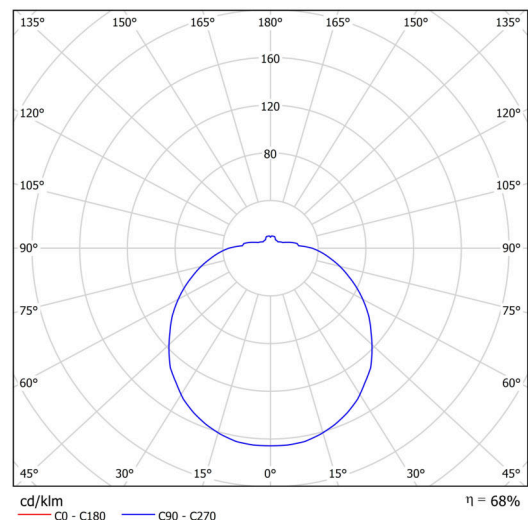

Luminous

Lum. flux of luminaire	1910 lm
Lum. flux of light source	2810 lm
Luminaire efficacy	106 lm/W
Temperature	4000 K
Rated life time LED L80/B10	100000 hours
CRI	Ra80
MacAdam	3
Blue light hazard	Risk group 0