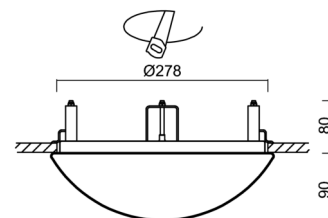

## Technical

Types of luminaires	Dimmable
Mounting type	semi-recessed
Base material	steel
Shade material	opal polycarbonate
Base color	white Ra9003
Shade color	white
Holding the shade	folding system
Mounting location	ceiling/wall
Width	300 mm
Length	300 mm
Height	90 mm
Diameter	ø 300 mm
mounting holes (diameter)	none
Installation wire (diameter)	2xØ16mm
Energy Class	D
Impact strength	IK10
Operating temperature	from -20°C to +30°C