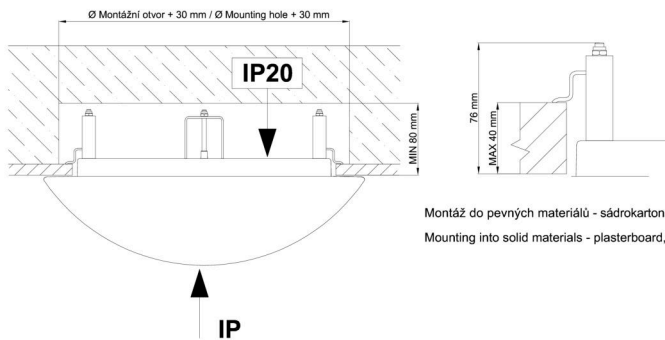

Technical

Types of luminaires	Dimmable
Mounting type	semi-recessed
Base material	steel
Shade material	opal polycarbonate
Base color	white Ra9003
Shade color	white
Holding the shade	folding system
Mounting location	ceiling/wall
Width	300 mm
Length	300 mm
Height	90 mm
Diameter	ø 300 mm
mounting holes (diameter)	none
Installation wire (diameter)	2xØ16mm
Energy Class	D
Impact strength	IK10
Operating temperature	from -20°C to +30°C

Rozměry dutiny pro vestavné svítidlo [mm]:
Dimensions of cavity for recessed luminaire [mm]:

Montáž do pevných materiálů - sádkartón, dřevo.
Mounting into solid materials - plasterboard, wood.

Additional assortment: