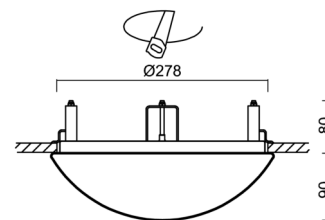

Technical

Types of luminaires	Dimmable
Mounting type	semi-recessed
Base material	steel
Shade material	opal polycarbonate
Base color	white Ra9003
Shade color	white
Holding the shade	folding system
Mounting location	ceiling/wall
Width	300 mm
Length	300 mm
Height	90 mm
Diameter	ø 300 mm
mounting holes (diameter)	none
Installation wire (diameter)	2xØ16mm
Energy Class	D
Impact strength	IK10
Operating temperature	from -20°C to +30°C

Eulum data for calculation programs are available at www.osmont.cz.

Logistic

EAN	8591728132033
Weight NTTO	1.35 Kg
Weight BTTO	1.55 Kg
Number of cartons	1 pcs
Package volume	0.017 m ³
Package 1 width	0.31 m
Package 1 length	0.31 m
Package 1 height	0.18 m
Warranty*	60 months