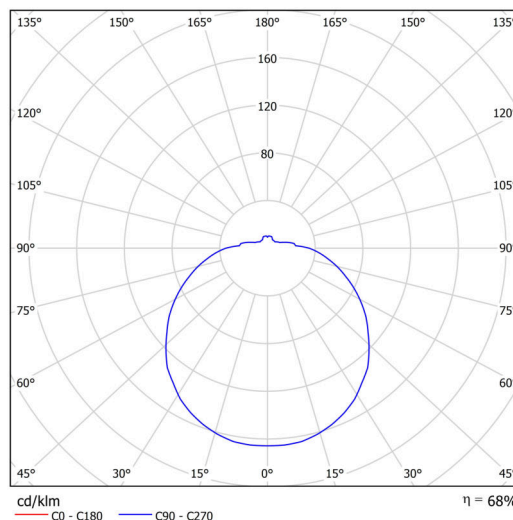

Luminous

Lum. flux of luminaire	1410 lm
Lum. flux of light source	2080 lm
Luminaire efficacy	108 lm/W
Temperature	4000 K
Rated life time LED L80/B10	100000 hours
CRI	Ra80
MacAdam	3
Blue light hazard	Risk group 0