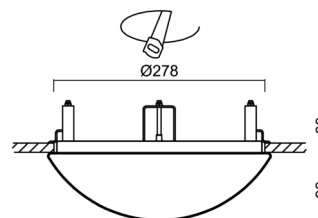

## Technical

Types of luminaires	Sensor
Mounting type	semi-recessed
Base material	steel
Shade material	opal polycarbonate
Base color	white Ra9003
Shade color	white
Holding the shade	folding system
Mounting location	ceiling/wall
Width	300 mm
Length	300 mm
Height	90 mm
Diameter	ø 300 mm
mounting holes (diameter)	none
Installation wire (diameter)	2xØ16mm
Energy Class	D
Impact strength	IK10
Operating temperature	from -20°C to +30°C