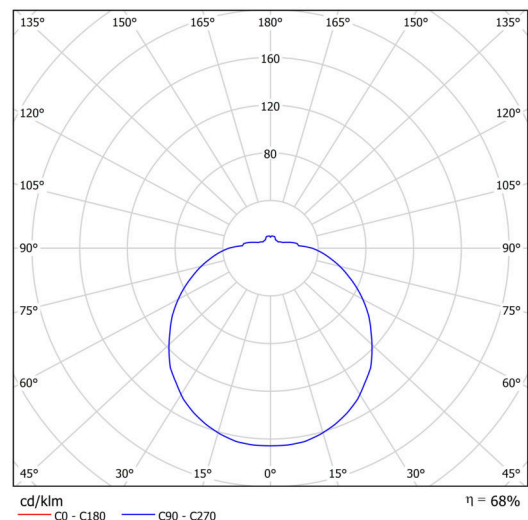

Luminous

Lum. flux of luminaire	1410 lm
Lum. flux of light source	2080 lm
Luminaire efficacy	108 lm/W
Temperature	4000 K
Rated life time LED L80/B10	100000 hours
CRI	Ra80
MacAdam	3
Blue light hazard	Risk group 0