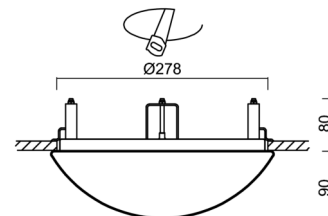

Technical

Types of luminaires	Classic on/off
Mounting type	semi-recessed
Base material	steel
Shade material	opal polycarbonate
Base color	white Ra9003
Shade color	white
Holding the shade	folding system
Mounting location	ceiling/wall
Width	300 mm
Length	300 mm
Height	90 mm
Diameter	ø 300 mm
mounting holes (diameter)	none
Installation wire (diameter)	2xØ16mm
Energy Class	D
Impact strength	IK10
Operating temperature	from -20°C to +30°C