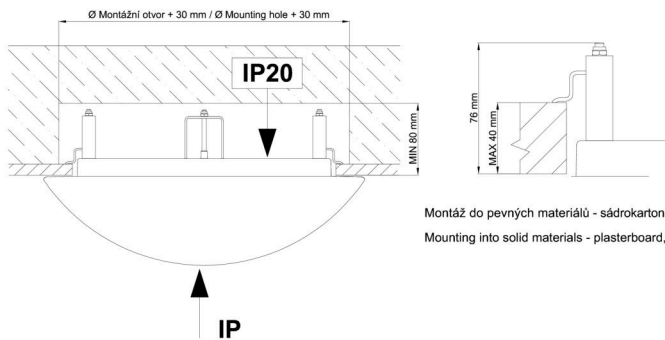

Technical

Types of luminaires	Classic on/off
Mounting type	semi-recessed
Base material	steel
Shade material	opal polycarbonate
Base color	white Ra9003
Shade color	white
Holding the shade	folding system
Mounting location	ceiling/wall
Width	300 mm
Length	300 mm
Height	90 mm
Diameter	ø 300 mm
mounting holes (diameter)	none
Installation wire (diameter)	2xØ16mm
Energy Class	D
Impact strength	IK10
Operating temperature	from -20°C to +30°C

Rozměry dutiny pro vestavné svítidlo [mm]:
Dimensions of cavity for recessed luminaire [mm]:

Montáž do pevných materiálů - sádkartón, dřevo.
Mounting into solid materials - plasterboard, wood.

Additional assortment: