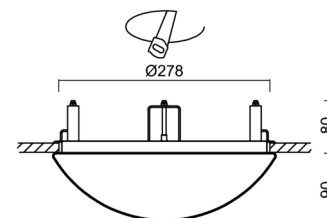

## Technical

Types of luminaires	Emergency combined + sensor
Mounting type	semi-recessed
Base material	steel
Shade material	opal polymethyl methacrylate
Base color	white Ra9003
Shade color	white
Holding the shade	folding system
Mounting location	ceiling/wall
Width	300 mm
Length	300 mm
Height	90 mm
Diameter	ø 300 mm
mounting holes (diameter)	none
Installation wire (diameter)	2xØ16mm
Energy Class	D
Impact strength	IK04
Operating temperature	from -20°C to +30°C