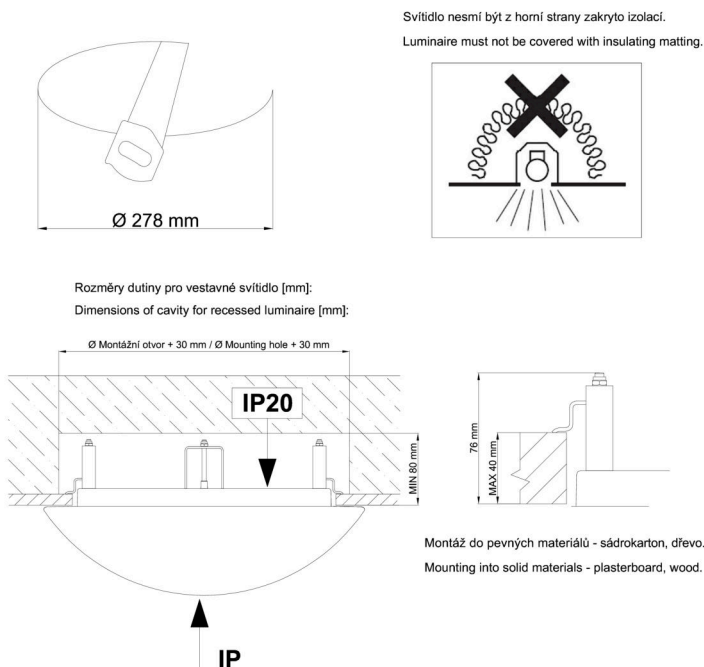

## Technical

Types of luminaires	Emergency combined + sensor
Mounting type	semi-recessed
Base material	steel
Shade material	opal polymethyl methacrylate
Base color	white Ra9003
Shade color	white
Holding the shade	folding system
Mounting location	ceiling/wall
Width	300 mm
Length	300 mm
Height	90 mm
Diameter	ø 300 mm
mounting holes (diameter)	none
Installation wire (diameter)	2xØ16mm
Energy Class	D
Impact strength	IK04
Operating temperature	from -20°C to +30°C

## Multipower

Possibility of output adjustment by the user (DIP switch on the current source).

I [mA]	700	600	500	400	
[%]	100	86	71	57	

## Installation dimensions: