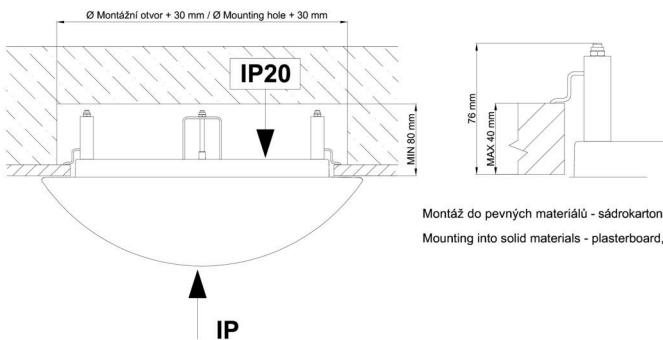

Technical

Types of luminaires	Emergency combined
Mounting type	semi-recessed
Base material	steel
Shade material	opal polymethyl methacrylate
Base color	white Ra9003
Shade color	white
Holding the shade	folding system
Mounting location	ceiling/wall
Width	300 mm
Length	300 mm
Height	90 mm
Diameter	ø 300 mm
mounting holes (diameter)	none
Installation wire (diameter)	2xØ16mm
Energy Class	D
Impact strength	IK04
Operating temperature	from 0°C to +30°C

TECHNICAL SHEET

Eulum data for calculation programs are available at www.osmont.cz.

Logistic

EAN	8591728131531
Weight NTTO	1.55 Kg
Weight BTTO	1.75 Kg
Number of cartons	1 pcs
Package volume	0.017 m ³
Package 1 width	0.31 m
Package 1 length	0.31 m
Package 1 height	0.18 m
Warranty*	60 months

*The warranty for the batteries is valid for 12 months from the date of purchase.

Installation dimensions:

Svítlidlo nesmí být z horní strany zakryto izolací.
Luminaire must not be covered with insulating matting.

Rozměry dutiny pro vestavné svítidlo [mm]:
Dimensions of cavity for recessed luminaire [mm]:

Additional assortment:

Lampshade

Product code	Name	Color	Description	Picture	Drawing
20507	PM06	white		