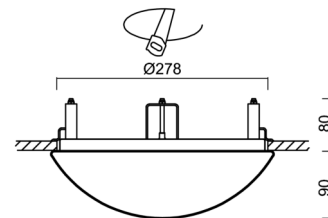

TITAN V1

LED-1L14E500KNV62/PM06/NK1W 3K#

WWW.OSMONT.CZ

TITAN V1

Product code: TIT65016

Type: LED-1L14E500KNV62/PM06/NK1W 3K#

Short description of the luminaire: White semi-recessed LED light with emergency unit combined and PMMA shade.

Technical

Types of luminaires	Emergency combined
Mounting type	semi-recessed
Base material	steel
Shade material	opal polymethyl methacrylate
Base color	white Ra9003
Shade color	white
Holding the shade	folding system
Mounting location	ceiling/wall
Width	300 mm
Length	300 mm
Height	90 mm
Diameter	ø 300 mm
mounting holes (diameter)	none
Installation wire (diameter)	2xØ16mm
Energy Class	D
Impact strength	IK04
Operating temperature	from 0°C to +30°C

TECHNICAL SHEET

Eulum data for calculation programs are available at www.osmont.cz.

Logistic

EAN	8591728131531
Weight NTTO	1.55 Kg
Weight BTTO	1.75 Kg
Number of cartons	1 pcs
Package volume	0.017 m ³
Package 1 width	0.31 m
Package 1 length	0.31 m
Package 1 height	0.18 m
Warranty*	60 months