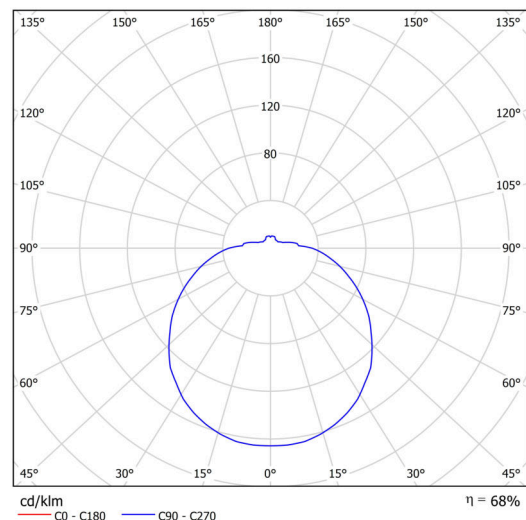

Luminous

Lum. flux of luminaire	1420 lm
Lum. flux of light source	2000 lm
Lum. flux of light source in emergency mode	150 lm
Luminaire efficacy	109 lm/W
Temperature	3000 K
Rated life time LED L80/B10	100000 hours
CRI	Ra80
MacAdam	3
Blue light hazard	Risk group 0