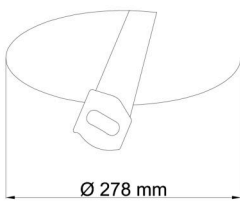

Logistic

EAN	8591728131487
Weight NTTO	1.35 Kg
Weight BTTO	1.55 Kg
Number of cartons	1 pcs
Package volume	0.017 m³
Package 1 width	0.31 m
Package 1 length	0.31 m
Package 1 height	0.18 m
Warranty*	60 months

*The warranty for the batteries is valid for 12 months from the date of purchase.

Installation dimensions: