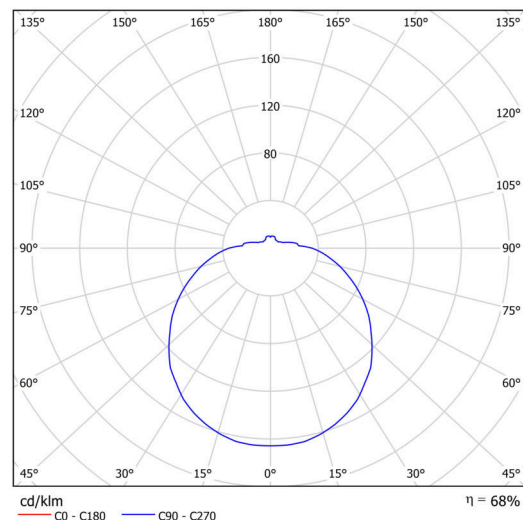

TITAN V1

Product code: TIT65011

Type: LED-1L14E500KNV62/PM06 HF 3K#

Short description of the luminaire: White semi-recessed LED light with sensor and PMMA shade.

Technical

Types of luminaires	Sensor
Mounting type	semi-recessed
Base material	steel
Shade material	opal polymethyl methacrylate
Base color	white Ra9003
Shade color	white
Holding the shade	folding system
Mounting location	ceiling/wall
Width	300 mm
Length	300 mm
Height	90 mm
Diameter	ø 300 mm
mounting holes (diameter)	none
Installation wire (diameter)	2xØ16mm
Energy Class	D
Impact strength	IK04
Operating temperature	from -20°C to +30°C

Electric

Power consumption	13 W
Ingress Protection	IP44
Socket	LED modul
Sensor	HF
terminal block	snap terminal block
Automatic circuit breaker type B10A	37 pcs
Automatic circuit breaker type B16A	59 pcs
Automatic circuit breaker type C10A	37 pcs
Automatic circuit breaker type C16A	59 pcs

Luminous

Lum. flux of luminaire	1420 lm
Lum. flux of light source	2000 lm
Luminaire efficacy	109 lm/W
Temperature	3000 K
Rated life time LED L80/B10	100000 hours
CRI	Ra80
MacAdam	3
Blue light hazard	Risk group 0

Eulum data for calculation programs are available at www.osmont.cz.