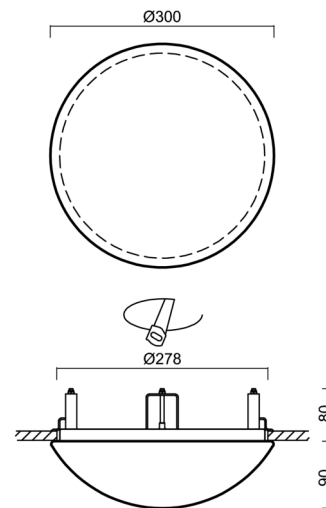

TITAN V1

Product code: TIT65011

Type: LED-1L14E500KNV62/PM06 HF 3K#

Short description of the luminaire: White semi-recessed LED light with sensor and PMMA shade.

Technical

Types of luminaires	Sensor
Mounting type	semi-recessed
Base material	steel
Shade material	opal polymethyl methacrylate
Base color	white Ra9003
Shade color	white
Holding the shade	folding system
Mounting location	ceiling/wall
Width	300 mm
Length	300 mm
Height	90 mm
Diameter	ø 300 mm
mounting holes (diameter)	none
Installation wire (diameter)	2xØ16mm
Energy Class	D
Impact strength	IK04
Operating temperature	from -20°C to +30°C

Electric

Power consumption	13 W
Ingress Protection	IP44
Socket	LED modul
Sensor	HF
terminal block	snap terminal block
Automatic circuit breaker type B10A	37 pcs
Automatic circuit breaker type B16A	59 pcs
Automatic circuit breaker type C10A	37 pcs
Automatic circuit breaker type C16A	59 pcs

Luminous

Lum. flux of luminaire	1420 lm
Lum. flux of light source	2000 lm
Luminaire efficacy	109 lm/W
Temperature	3000 K
Rated life time LED L80/B10	100000 hours
CRI	Ra80
MacAdam	3
Blue light hazard	Risk group 0

Eulum data for calculation programs are available at www.osmont.cz.