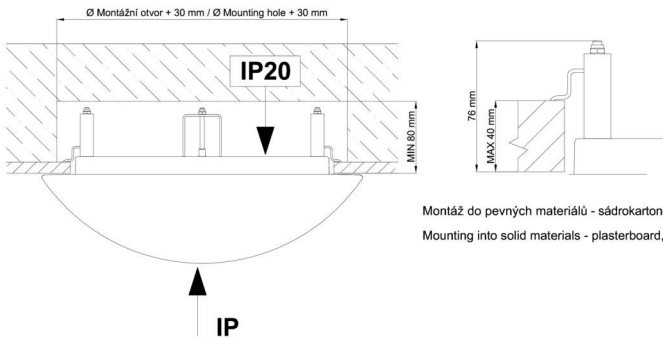

Technical

Types of luminaires	Sensor
Mounting type	semi-recessed
Base material	steel
Shade material	opal polymethyl methacrylate
Base color	white Ra9003
Shade color	white
Holding the shade	folding system
Mounting location	ceiling/wall
Width	300 mm
Length	300 mm
Height	90 mm
Diameter	ø 300 mm
mounting holes (diameter)	none
Installation wire (diameter)	2xØ16mm
Energy Class	D
Impact strength	IK04
Operating temperature	from -20°C to +30°C

Eulum data for calculation programs are available at www.osmont.cz.

Logistic

EAN	8591728131487
Weight NTTO	1.35 Kg
Weight BTTO	1.55 Kg
Number of cartons	1 pcs
Package volume	0.017 m ³
Package 1 width	0.31 m
Package 1 length	0.31 m
Package 1 height	0.18 m
Warranty*	60 months

*The warranty for the batteries is valid for 12 months from the date of purchase.

Installation dimensions:

Svítlidlo nesmí být z horní strany zakryto izolací.
Luminaire must not be covered with insulating matting.

Rozměry dutiny pro vestavné svítidlo [mm]:
Dimensions of cavity for recessed luminaire [mm]:

Montáž do pevných materiálů - sádkartón, dřevo.
Mounting into solid materials - plasterboard, wood.

Additional assortment: