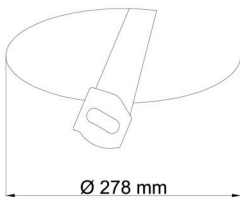

Logistic

EAN	8591728131425
Weight NTTO	1.35 Kg
Weight BTTO	1.55 Kg
Number of cartons	1 pcs
Package volume	0.017 m³
Package 1 width	0.31 m
Package 1 length	0.31 m
Package 1 height	0.18 m
Warranty*	60 months

*The warranty for the batteries is valid for 12 months from the date of purchase.

Installation dimensions: