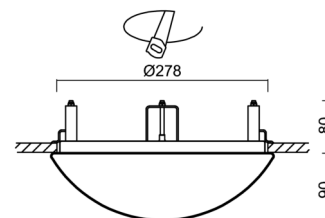

Technical

Types of luminaires	Dimmable
Mounting type	semi-recessed
Base material	steel
Shade material	opal polycarbonate
Base color	white Ra9003
Shade color	white
Holding the shade	folding system
Mounting location	ceiling/wall
Width	300 mm
Length	300 mm
Height	90 mm
Diameter	ø 300 mm
mounting holes (diameter)	none
Installation wire (diameter)	2xØ16mm
Energy Class	D
Impact strength	IK10
Operating temperature	from -20°C to +30°C

Eulum data for calculation programs are available at www.osmont.cz.

Logistic

EAN	8591728131425
Weight NTTO	1.35 Kg
Weight BTTO	1.55 Kg
Number of cartons	1 pcs
Package volume	0.017 m ³
Package 1 width	0.31 m
Package 1 length	0.31 m
Package 1 height	0.18 m
Warranty*	60 months