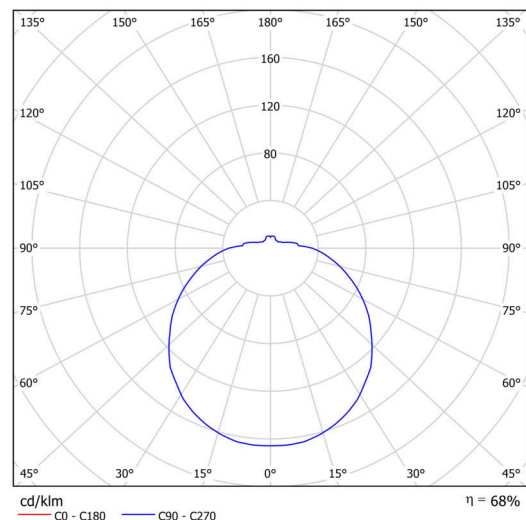

Luminous

Lum. flux of luminaire	1830 lm
Lum. flux of light source	2690 lm
Luminaire efficacy	101 lm/W
Temperature	3000 K
Rated life time LED L80/B10	100000 hours
CRI	Ra80
MacAdam	3
Blue light hazard	Risk group 0