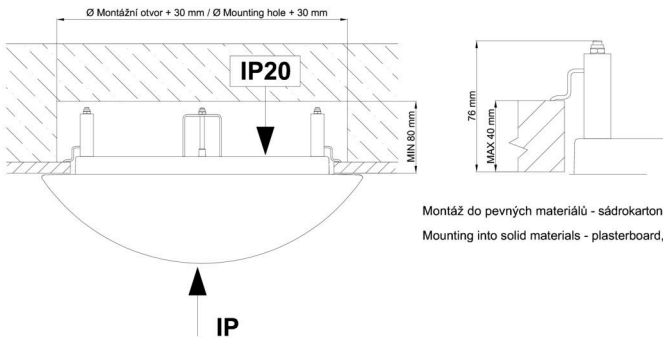

Technical

Types of luminaires	Dimmable
Mounting type	semi-recessed
Base material	steel
Shade material	opal polycarbonate
Base color	white Ra9003
Shade color	white
Holding the shade	folding system
Mounting location	ceiling/wall
Width	300 mm
Length	300 mm
Height	90 mm
Diameter	ø 300 mm
mounting holes (diameter)	none
Installation wire (diameter)	2xØ16mm
Energy Class	D
Impact strength	IK10
Operating temperature	from -20°C to +30°C

Eulum data for calculation programs are available at www.osmont.cz.

Logistic

EAN	8591728131425
Weight NTTO	1.35 Kg
Weight BTTO	1.55 Kg
Number of cartons	1 pcs
Package volume	0.017 m ³
Package 1 width	0.31 m
Package 1 length	0.31 m
Package 1 height	0.18 m
Warranty*	60 months

*The warranty for the batteries is valid for 12 months from the date of purchase.

Installation dimensions:

Svítlidlo nesmí být z horní strany zakryto izolací.
Luminaire must not be covered with insulating matting.

Rozměry dutiny pro vestavné svítidlo [mm]:
Dimensions of cavity for recessed luminaire [mm]:

Montáž do pevných materiálů - sádkartón, dřevo.
Mounting into solid materials - plasterboard, wood.

Additional assortment: