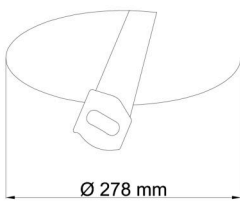

Logistic

EAN	8591728131388
Weight NTTO	1.35 Kg
Weight BTTO	1.55 Kg
Number of cartons	1 pcs
Package volume	0.017 m³
Package 1 width	0.31 m
Package 1 length	0.31 m
Package 1 height	0.18 m
Warranty*	60 months

*The warranty for the batteries is valid for 12 months from the date of purchase.

Installation dimensions: