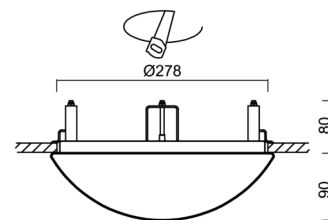

Technical

Types of luminaires	Sensor
Mounting type	semi-recessed
Base material	steel
Shade material	opal polycarbonate
Base color	white Ra9003
Shade color	white
Holding the shade	folding system
Mounting location	ceiling/wall
Width	300 mm
Length	300 mm
Height	90 mm
Diameter	ø 300 mm
mounting holes (diameter)	none
Installation wire (diameter)	2xØ16mm
Energy Class	D
Impact strength	IK10
Operating temperature	from -20°C to +30°C

Eulum data for calculation programs are available at www.osmont.cz.

Logistic

EAN	8591728131388
Weight NTTO	1.35 Kg
Weight BTTO	1.55 Kg
Number of cartons	1 pcs
Package volume	0.017 m ³
Package 1 width	0.31 m
Package 1 length	0.31 m
Package 1 height	0.18 m
Warranty*	60 months