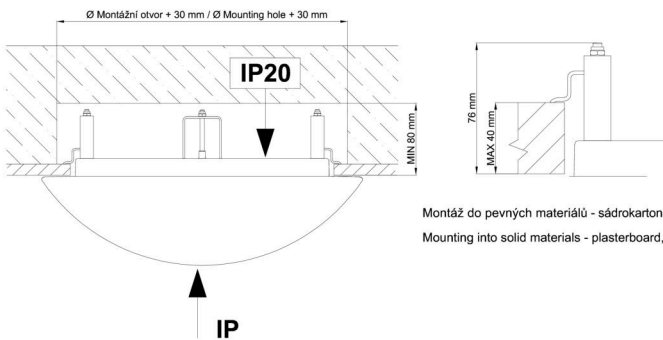

Technical

Types of luminaires	Sensor
Mounting type	semi-recessed
Base material	steel
Shade material	opal polycarbonate
Base color	white Ra9003
Shade color	white
Holding the shade	folding system
Mounting location	ceiling/wall
Width	300 mm
Length	300 mm
Height	90 mm
Diameter	ø 300 mm
mounting holes (diameter)	none
Installation wire (diameter)	2xØ16mm
Energy Class	D
Impact strength	IK10
Operating temperature	from -20°C to +30°C

*The warranty for the batteries is valid for 12 months from the date of purchase.

Installation dimensions:

Svítlidlo nesmí být z horní strany zakryto izolací.
Luminaire must not be covered with insulating matting.

Rozměry dutiny pro vestavné svítidlo [mm]:
Dimensions of cavity for recessed luminaire [mm]:

Montáž do pevných materiálů - sádkartón, dřevo.
Mounting into solid materials - plasterboard, wood.

Additional assortment: