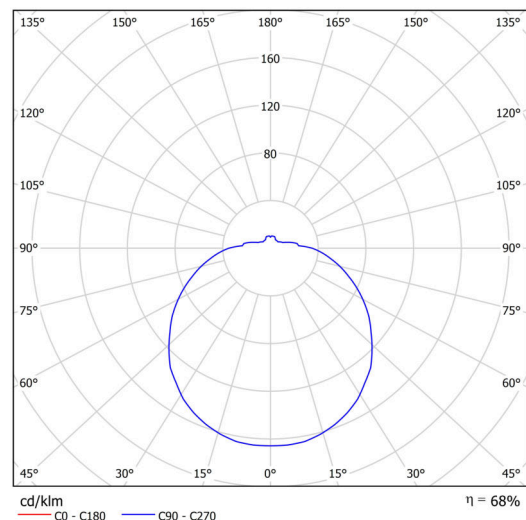

Luminous

Lum. flux of luminaire	1360 lm
Lum. flux of light source	2000 lm
Luminaire efficacy	104 lm/W
Temperature	3000 K
Rated life time LED L80/B10	100000 hours
CRI	Ra80
MacAdam	3
Blue light hazard	Risk group 0