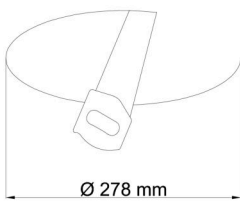

Logistic

EAN	8591728131258
Weight NTTO	1.15 Kg
Weight BTTO	1.35 Kg
Number of cartons	1 pcs
Package volume	0.017 m³
Package 1 width	0.31 m
Package 1 length	0.31 m
Package 1 height	0.18 m
Warranty*	60 months

*The warranty for the batteries is valid for 12 months from the date of purchase.

Installation dimensions: