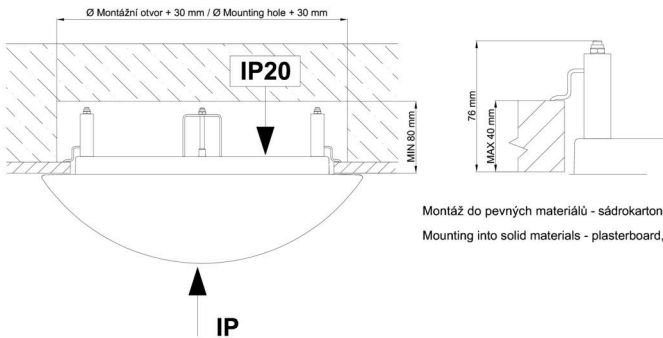

## Technical

Types of luminaires	Tunable White
Mounting type	semi-recessed
Base material	steel
Shade material	opal polycarbonate
Base color	white Ra9003
Shade color	white
Holding the shade	folding system
Mounting location	ceiling/wall
Width	300 mm
Length	300 mm
Height	90 mm
Diameter	ø 300 mm
mounting holes (diameter)	none
Installation wire (diameter)	2xØ16mm
Energy Class	D
Impact strength	IK10
Operating temperature	from -20°C to +30°C

Eulum data for calculation programs are available at [www.osmont.cz](http://www.osmont.cz).

Logistic

EAN	8591728131258
Weight NTTO	1.15 Kg
Weight BTTO	1.35 Kg
Number of cartons	1 pcs
Package volume	0.017 m <sup>3</sup>
Package 1 width	0.31 m
Package 1 length	0.31 m
Package 1 height	0.18 m
Warranty*	60 months

\*The warranty for the batteries is valid for 12 months from the date of purchase.

Installation dimensions:

Svítlidlo nesmí být z horní strany zakryto izolací.  
Luminaire must not be covered with insulating matting.

Rozměry dutiny pro vestavné svítidlo [mm]:  
Dimensions of cavity for recessed luminaire [mm]:

Montáž do pevných materiálů - sádkartón, dřevo.  
Mounting into solid materials - plasterboard, wood.