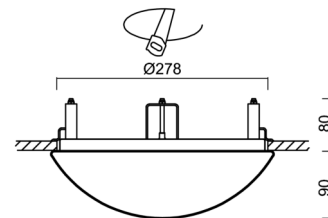

## Technical

Types of luminaires	Tunable White
Mounting type	semi-recessed
Base material	steel
Shade material	opal polycarbonate
Base color	white Ra9003
Shade color	white
Holding the shade	folding system
Mounting location	ceiling/wall
Width	300 mm
Length	300 mm
Height	90 mm
Diameter	ø 300 mm
mounting holes (diameter)	none
Installation wire (diameter)	2xØ16mm
Energy Class	D
Impact strength	IK10
Operating temperature	from -20°C to +30°C