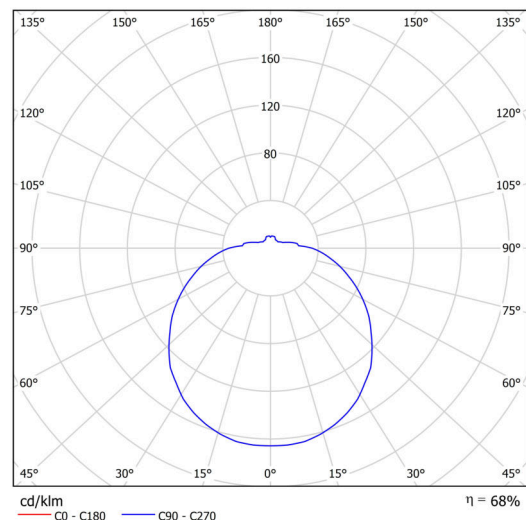

Luminous

Lum. flux of luminaire	1840 lm
Lum. flux of light source	2710 lm
Luminaire efficacy	102 lm/W
Temperature	2700-6500 K
Rated life time LED L80/B10	100000 hours
CRI	Ra80
MacAdam	3
Blue light hazard	Risk group 0

Eulum data for calculation programs are available at www.osmont.cz.