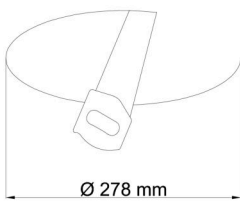

Logistic

EAN	8591728525057
Weight NTTO	0.95 Kg
Weight BTTO	1.15 Kg
Number of cartons	1 pcs
Package volume	0.017 m³
Package 1 width	0.31 m
Package 1 length	0.31 m
Package 1 height	0.18 m
Warranty*	60 months

*The warranty for the batteries is valid for 12 months from the date of purchase.

Installation dimensions: