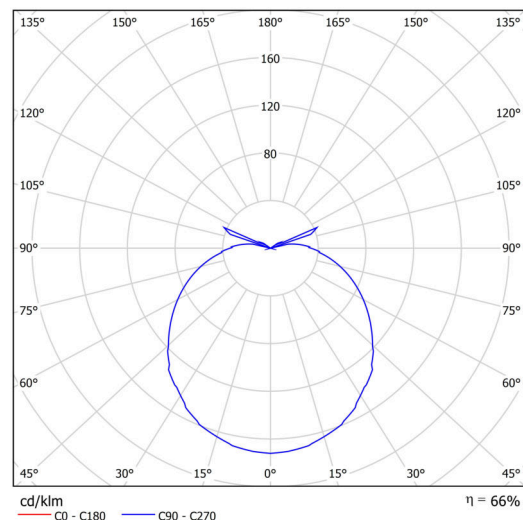

TITAN V1

Product code: TIT52505

Type: IN-12KNV62/PM06*

Short description of the luminaire: White semi-recessed E27 light ON/OFF and PMMA shade.

Technical

Types of luminaires	Classic on/off
Mounting type	semi-recessed
Base material	steel
Shade material	opal polymethyl methacrylate
Base color	white Ral9003
Shade color	white
Holding the shade	folding system
Mounting location	ceiling/wall
Width	300 mm
Length	300 mm
Height	90 mm
Diameter	ø 300 mm
mounting holes (diameter)	none
Installation wire (diameter)	2xØ16mm
Impact strength	IK04
Operating temperature	from -20°C to +30°C

Electric

Voltage type	AC
AC voltage	220 - 240 V
Power consumption	25 W
Ingress Protection	IP44
Socket	E27
terminal block	snap terminal block

Luminous

Blue light hazard	Risk group 0

Eulum data for calculation programs are available at www.osmont.cz.