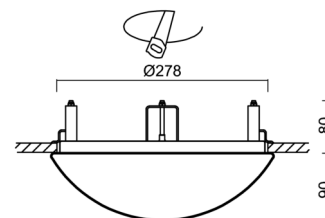

Types of luminaires	Classic on/off
Mounting type	semi-recessed
Base material	steel
Shade material	opal polymethyl methacrylate
Base color	white Ral9003
Shade color	white
Holding the shade	folding system
Mounting location	ceiling/wall
Width	300 mm
Length	300 mm
Height	90 mm
Diameter	ø 300 mm
mounting holes (diameter)	none
Installation wire (diameter)	2xØ16mm
Impact strength	IK04
Operating temperature	from -20°C to +30°C

Eulum data for calculation programs are available at www.osmont.cz.

Logistic

EAN	8591728525057
Weight NTTO	0.95 Kg
Weight BTTO	1.15 Kg
Number of cartons	1 pcs
Package volume	0.017 m ³
Package 1 width	0.31 m
Package 1 length	0.31 m
Package 1 height	0.18 m
Warranty*	60 months