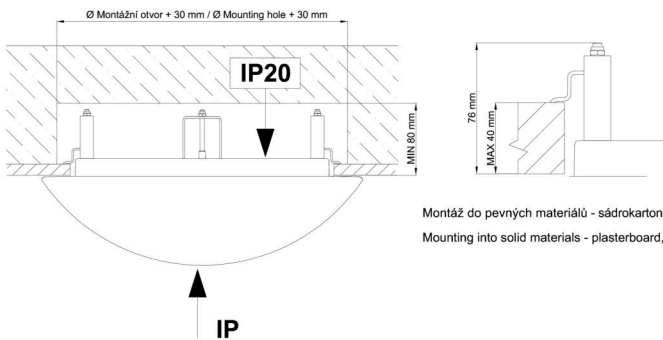

Types of luminaires	Classic on/off
Mounting type	semi-recessed
Base material	steel
Shade material	opal polymethyl methacrylate
Base color	white Ral9003
Shade color	white
Holding the shade	folding system
Mounting location	ceiling/wall
Width	300 mm
Length	300 mm
Height	90 mm
Diameter	ø 300 mm
mounting holes (diameter)	none
Installation wire (diameter)	2xØ16mm
Impact strength	IK04
Operating temperature	from -20°C to +30°C

*The warranty for the batteries is valid for 12 months from the date of purchase.

Installation dimensions:

Svítlidlo nesmí být z horní strany zakryto izolací.
Luminaire must not be covered with insulating matting.

Rozměry dutiny pro vestavné svítidlo [mm]:
Dimensions of cavity for recessed luminaire [mm]:

Montáž do pevných materiálů - sádkarton, dřevo.
Mounting into solid materials - plasterboard, wood.

Additional assortment: