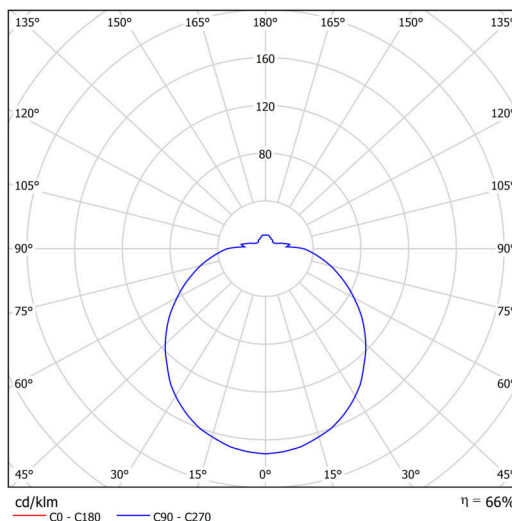

Luminous

Lum. flux of luminaire	3860 lm
Lum. flux of light source	5850 lm
Lum. flux of light source in emergency mode	150 lm
Luminaire efficacy	110 lm/W
Temperature	4000 K
Rated life time LED L80/B10	100000 hours
CRI	Ra80
MacAdam	3
Blue light hazard	Risk group 0