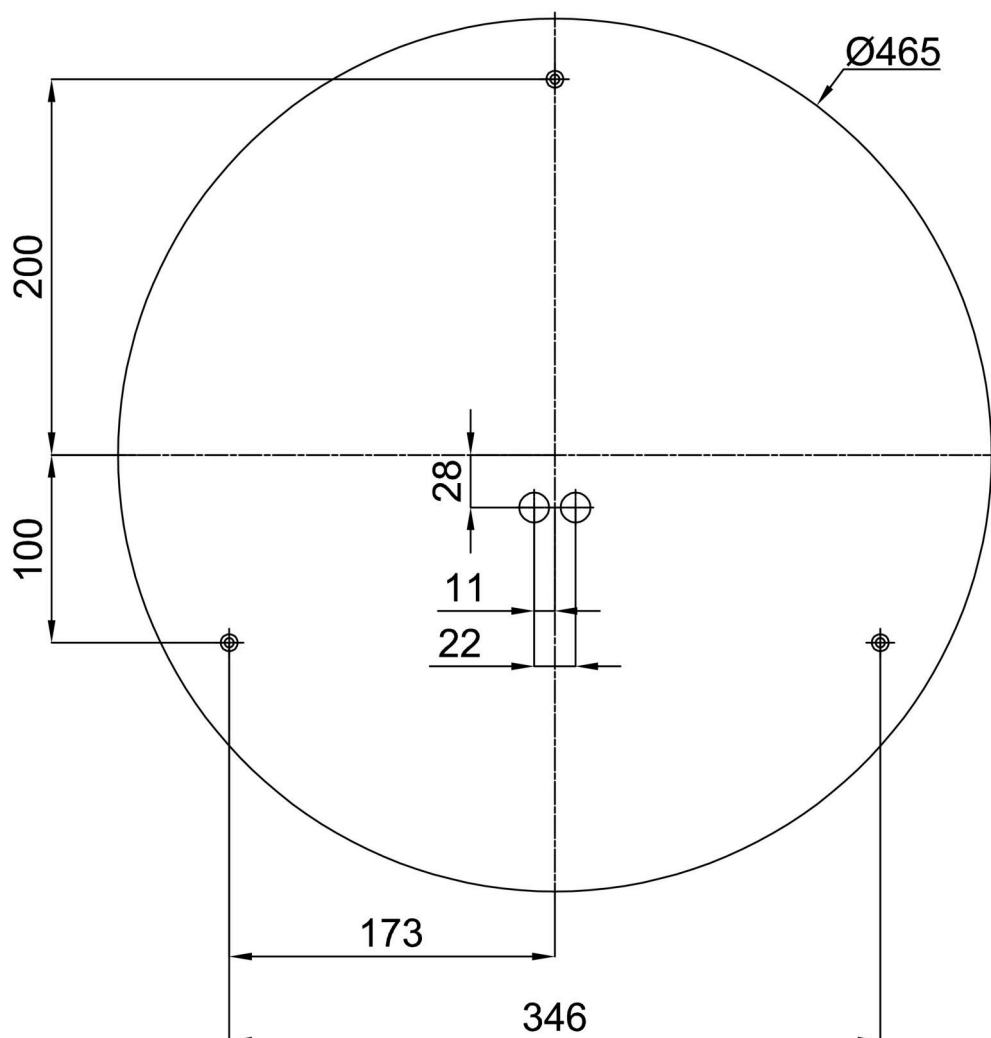

Technical

Types of luminaires	Emergency combined
Mounting type	surface mounted
Base material	steel
Shade material	opal polycarbonate
Base color	white Ra9003
Shade color	white
Holding the shade	folding system
Mounting location	ceiling/wall
Width	500 mm
Length	500 mm
Height	130 mm
Diameter	ø 500 mm
mounting holes (diameter)	3xø5mm
Installation wire (diameter)	2xø16mm
Energy Class	D
Impact strength	IK10
Operating temperature	from 0°C to +30°C

*The warranty for the batteries is valid for 12 months from the date of purchase.

Installation dimensions:

Additional assortment:

Base for surface mounting

Product code	Name	Color	Description	Picture	Drawing
33503	KN9,K9,B17 /BP	white Ra19003			

Lampshade

Product code	Name	Color	Description	Picture	Drawing
20506	PC09	white		