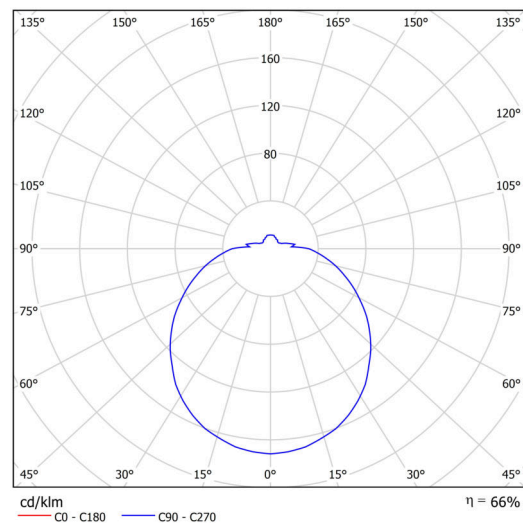

Luminous

Lum. flux of luminaire	3860 lm
Lum. flux of light source	5850 lm
Luminaire efficacy	110 lm/W
Temperature	4000 K
Rated life time LED L80/B10	100000 hours
CRI	Ra80
MacAdam	3
Blue light hazard	Risk group 0