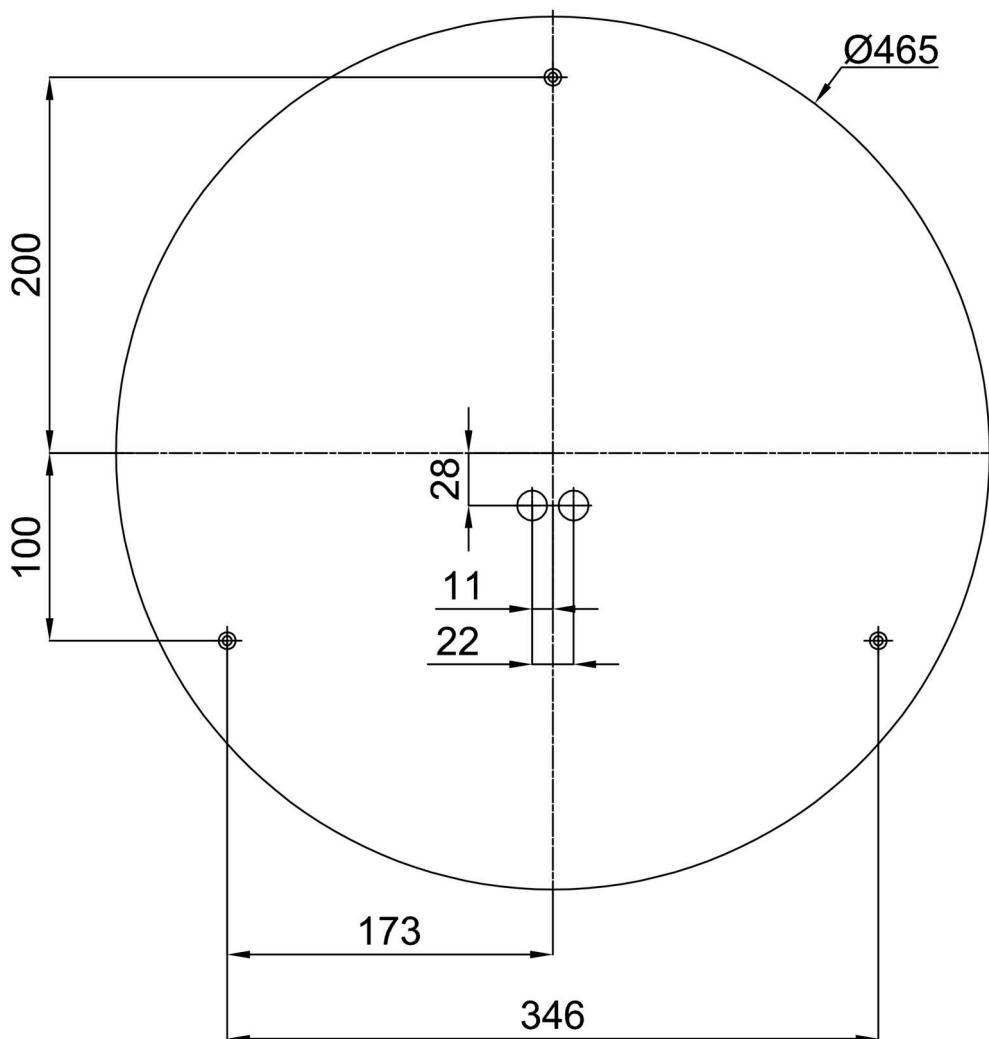

TECHNICAL SHEET

Multipower

Possibility of output adjustment by the user (DIP switch on the current source).

I [mA]	700	600	500	400	
[%]	100	86	71	57	

Logistic

EAN	8591728130947
Weight NTTO	2.8 Kg
Weight BTTO	3.3 Kg
Number of cartons	1 pcs
Package volume	0.036 m³
Package 1 width	0.515 m
Package 1 length	0.495 m
Package 1 height	0.14 m
Warranty*	60 months

*The warranty for the batteries is valid for 12 months from the date of purchase.

Installation dimensions: