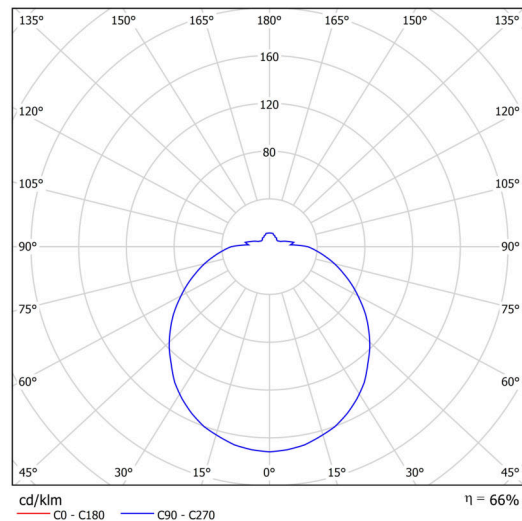

Luminous

Lum. flux of luminaire	5580 lm
Lum. flux of light source	8080 lm
Lum. flux of light source in emergency mode	150 lm
Luminaire efficacy	103 lm/W
Temperature	3000 K
Rated life time LED L80/B10	100000 hours
CRI	Ra80
MacAdam	3
Blue light hazard	Risk group 0