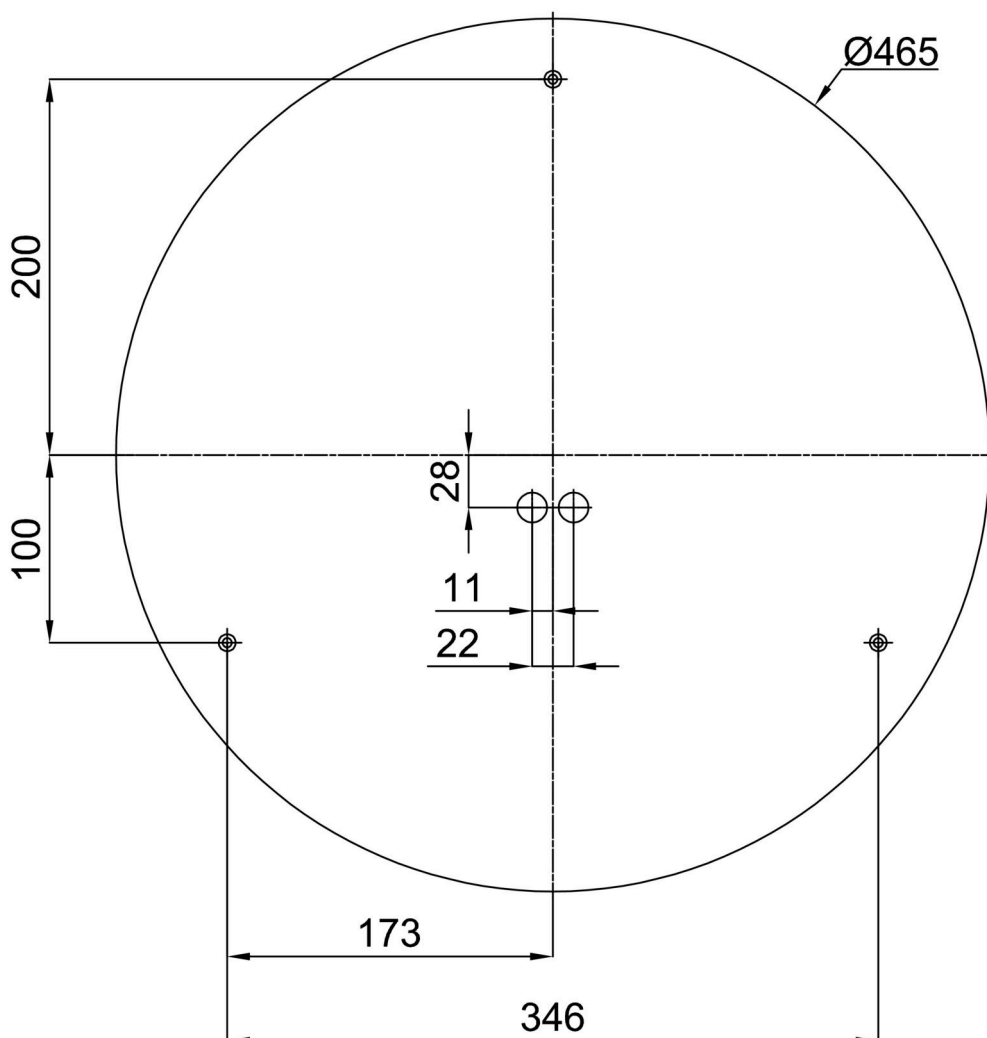

Technical

Types of luminaires	Emergency combined
Mounting type	surface mounted
Base material	steel
Shade material	opal polymethyl methacrylate
Base color	white Ra9003
Shade color	white
Holding the shade	folding system
Mounting location	ceiling/wall
Width	500 mm
Length	500 mm
Height	130 mm
Diameter	ø 500 mm
mounting holes (diameter)	3xø5mm
Installation wire (diameter)	2xø16mm
Energy Class	D
Impact strength	IK04
Operating temperature	from 0°C to +30°C

*The warranty for the batteries is valid for 12 months from the date of purchase.

Installation dimensions:

Additional assortment:

Base for surface mounting

Product code	Name	Color	Description	Picture	Drawing
33503	KN9,K9,B17 /BP	white Ra19003			