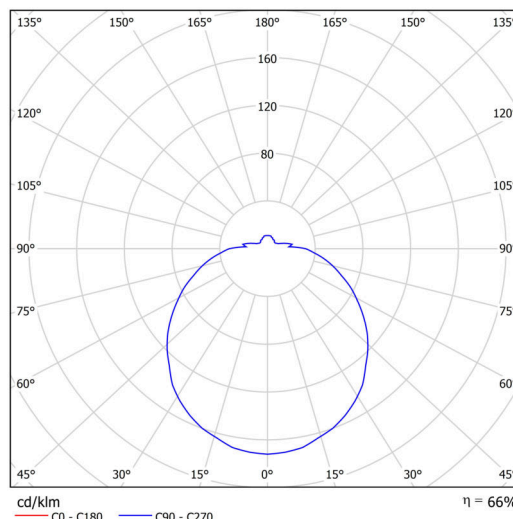

Luminous

Lum. flux of luminaire	2580 lm
Lum. flux of light source	3910 lm
Lum. flux of light source in emergency mode	150 lm
Luminaire efficacy	107 lm/W
Temperature	4000 K
Rated life time LED L80/B10	100000 hours
CRI	Ra80
MacAdam	3