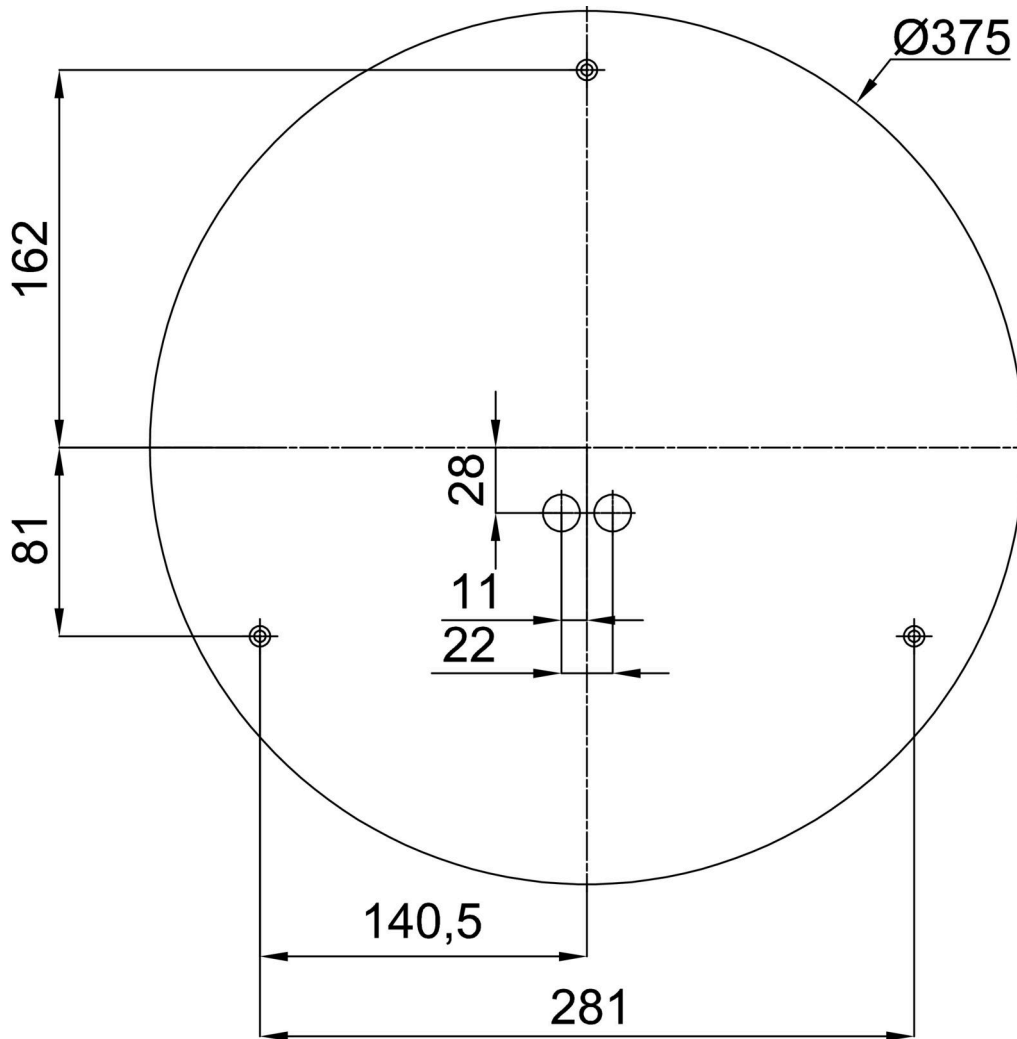

TECHNICAL SHEET

Blue light hazard	Risk group 0

Eulum data for calculation programs are available at www.osmont.cz.

Logistic

EAN	8591728130831
Weight NTTO	1.6 Kg
Weight BTTO	2 Kg
Number of cartons	1 pcs
Package volume	0.02 m³
Package 1 width	0.42 m
Package 1 length	0.405 m
Package 1 height	0.12 m
Warranty*	60 months

*The warranty for the batteries is valid for 12 months from the date of purchase.

Installation dimensions: