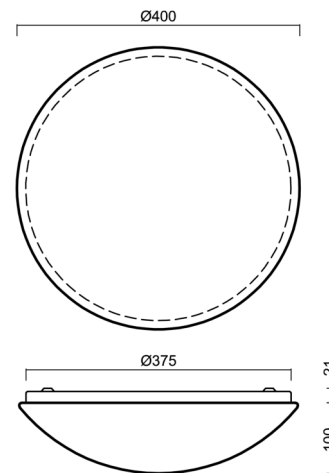

# TITAN 2

Product code: TIT56221

Type: LED-1L16E500KN83/PC08/NK1W 3K#

Short description of the luminaire: White surface-mounted LED light with emergency unit combined and polycarbonate shade.

## Technical

Types of luminaires	Emergency combined
Mounting type	surface mounted
Base material	steel
Shade material	opal polycarbonate
Base color	white Ra9003
Shade color	white
Holding the shade	folding system
Mounting location	ceiling/wall
Width	400 mm
Length	400 mm
Height	115 mm
Diameter	ø 400 mm
mounting holes (diameter)	3xø5mm
Installation wire (diameter)	2xø16mm
Energy Class	D
Impact strength	IK10
Operating temperature	from 0°C to +30°C