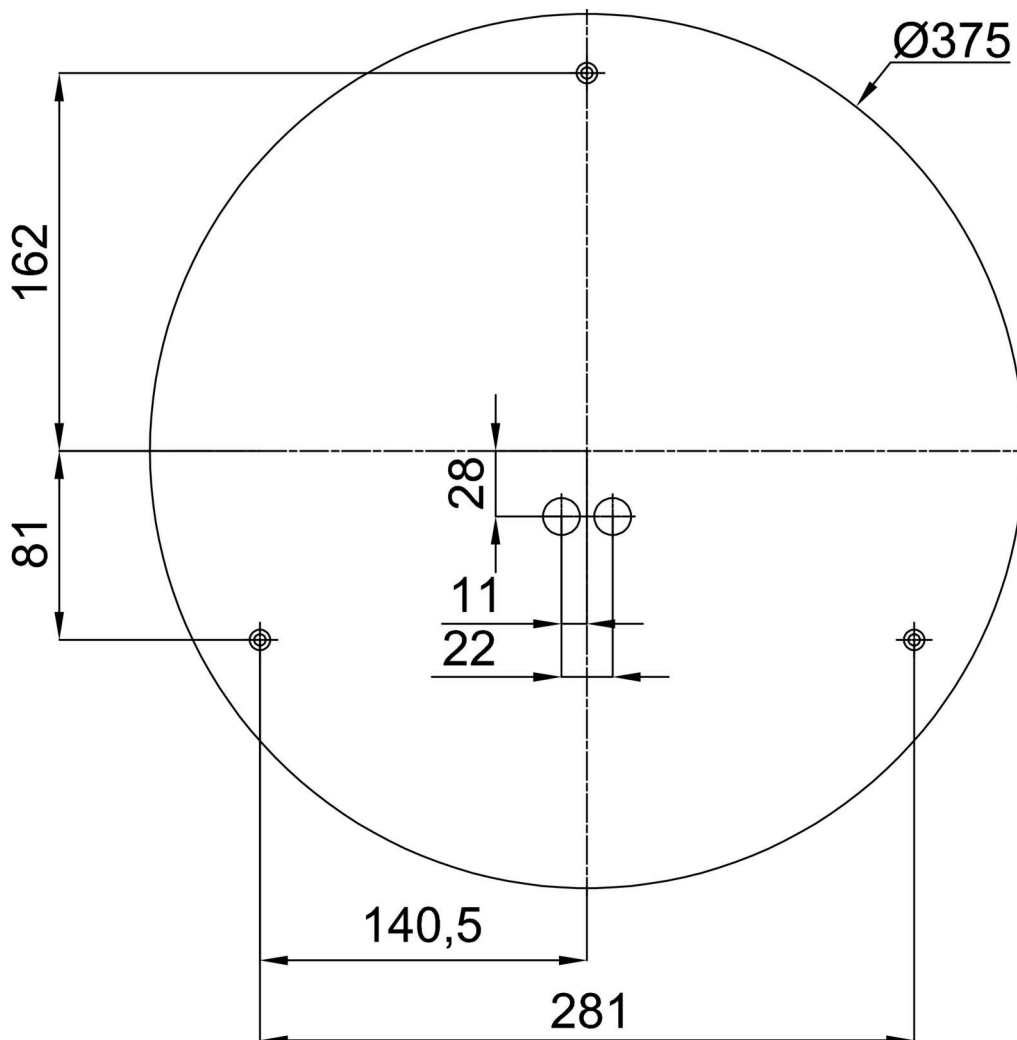

TECHNICAL SHEET

Eulum data for calculation programs are available at www.osmont.cz.

Logistic

EAN	8591728130220
Weight NTTO	1.6 Kg
Weight BTTO	2 Kg
Number of cartons	1 pcs
Package volume	0.02 m³
Package 1 width	0.42 m
Package 1 length	0.405 m
Package 1 height	0.12 m
Warranty*	60 months

*The warranty for the batteries is valid for 12 months from the date of purchase.

Installation dimensions: