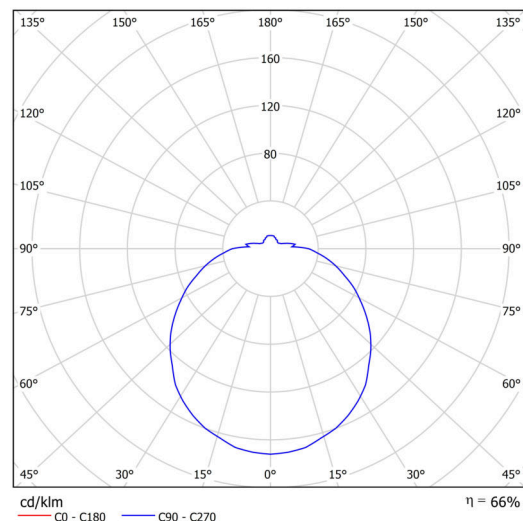

Luminous

Lum. flux of luminaire	2480 lm
Lum. flux of light source	3750 lm
Lum. flux of light source in emergency mode	150 lm
Luminaire efficacy	103 lm/W
Temperature	3000 K
Rated life time LED L80/B10	100000 hours
CRI	Ra80
MacAdam	3
Blue light hazard	Risk group 0