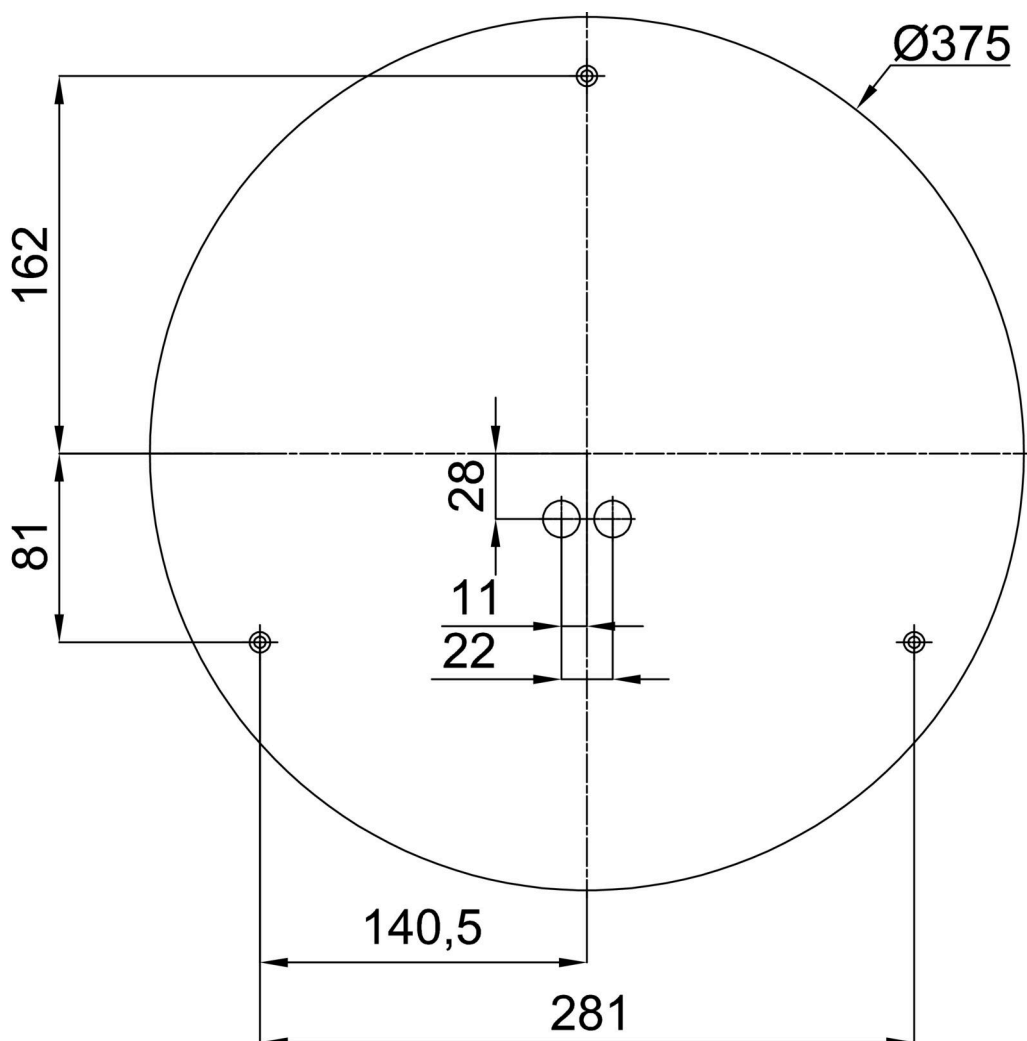

Technical

Types of luminaires	Emergency combined
Mounting type	surface mounted
Base material	steel
Shade material	opal polymethyl methacrylate
Base color	white Ra9003
Shade color	white
Holding the shade	folding system
Mounting location	ceiling/wall
Width	400 mm
Length	400 mm
Height	115 mm
Diameter	ø 400 mm
mounting holes (diameter)	3xø5mm
Installation wire (diameter)	2xø16mm
Energy Class	D
Impact strength	IK04
Operating temperature	from 0°C to +30°C

*The warranty for the batteries is valid for 12 months from the date of purchase.

Installation dimensions:

Additional assortment:

Base for surface mounting

Product code	Name	Color	Description	Picture	Drawing
33502	KN8,K8/BP	white Ra19003			