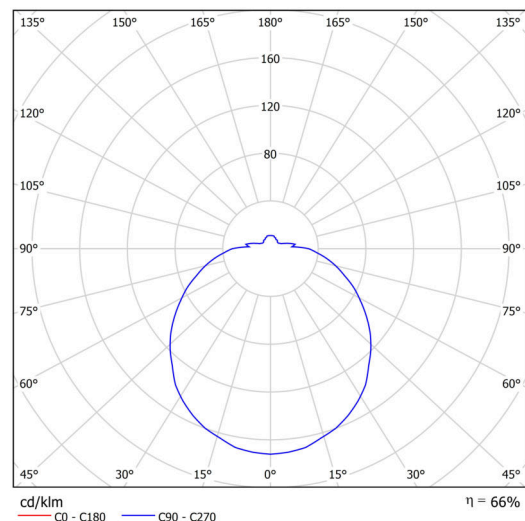

Luminous

Lum. flux of luminaire	3640 lm
Lum. flux of light source	5270 lm
Lum. flux of light source in emergency mode	150 lm
Luminaire efficacy	107 lm/W
Temperature	4000 K
Rated life time LED L80/B10	100000 hours
CRI	Ra80
MacAdam	3
Blue light hazard	Risk group 0