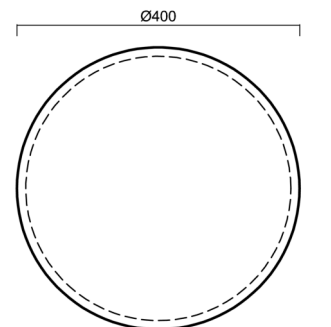

Technical

Types of luminaires	Emergency combined
Mounting type	surface mounted
Base material	steel
Shade material	opal polymethyl methacrylate
Base color	white Ra9003
Shade color	white
Holding the shade	folding system
Mounting location	ceiling/wall
Width	400 mm
Length	400 mm
Height	115 mm
Diameter	ø 400 mm
mounting holes (diameter)	3xø5mm
Installation wire (diameter)	2xø16mm
Energy Class	D
Impact strength	IK04
Operating temperature	from 0°C to +30°C