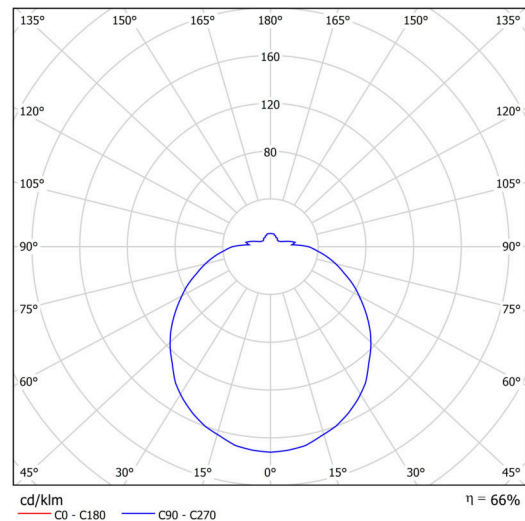

Luminous

Lum. flux of luminaire	3480 lm
Lum. flux of light source	5050 lm
Lum. flux of light source in emergency mode	150 lm
Luminaire efficacy	102 lm/W
Temperature	3000 K
Rated life time LED L80/B10	100000 hours
CRI	Ra80
MacAdam	3
Blue light hazard	Risk group 0