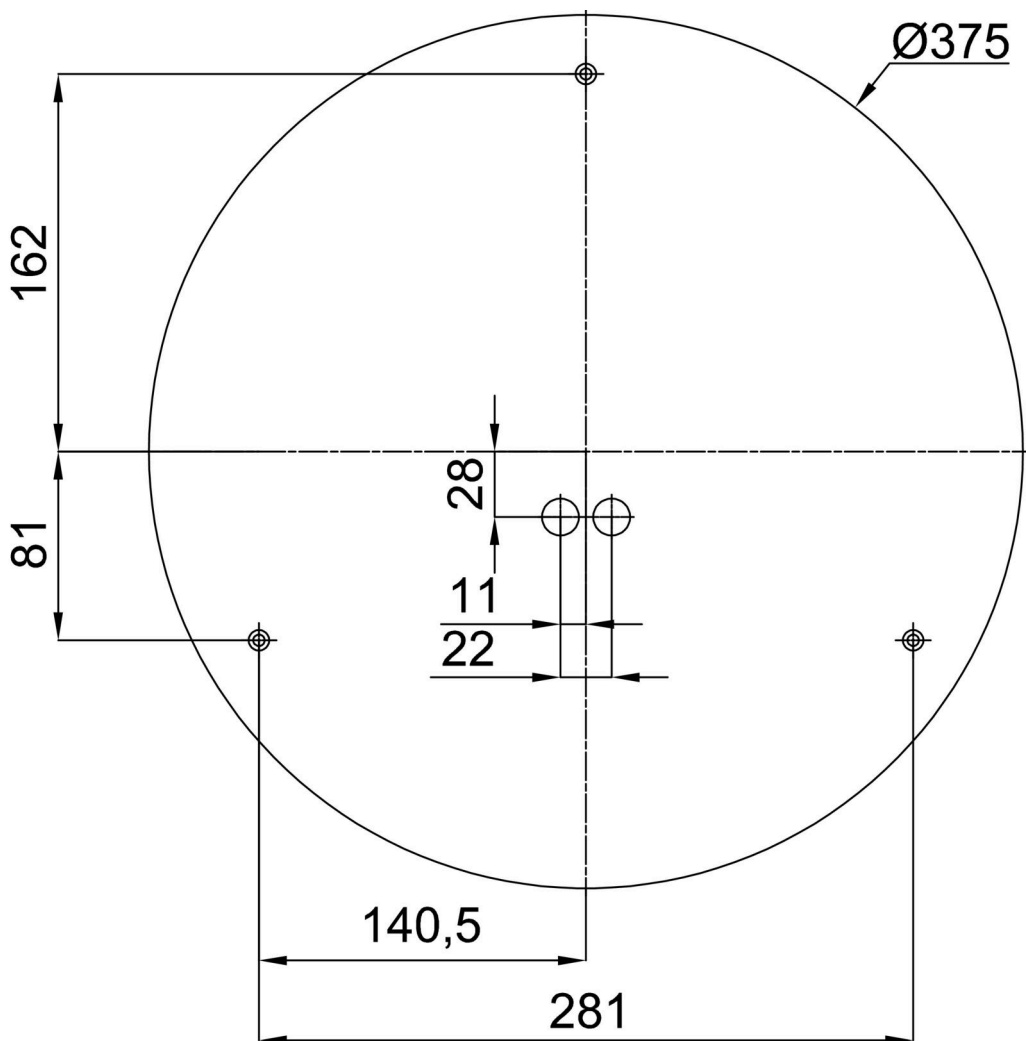

TECHNICAL SHEET

Multipower

Possibility of output adjustment by the user (DIP switch on the current source).

I [mA]	700	600	500	400	
[%]	100	86	71	57	

Logistic

EAN	8591728129798
Weight NTTO	1.8 Kg
Weight BTTO	2.2 Kg
Number of cartons	1 pcs
Package volume	0.02 m³
Package 1 width	0.42 m
Package 1 length	0.405 m
Package 1 height	0.12 m
Warranty*	60 months

*The warranty for the batteries is valid for 12 months from the date of purchase.

Installation dimensions: