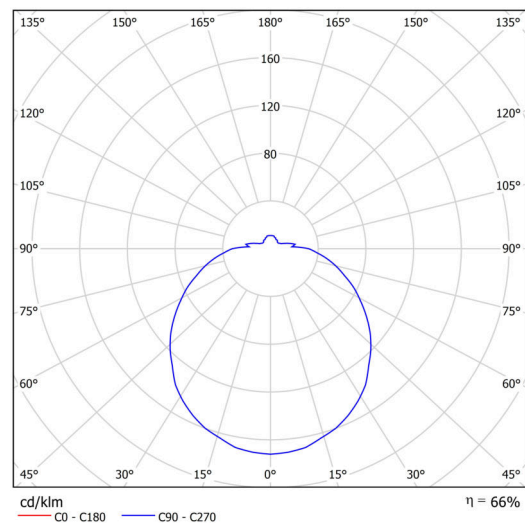

Luminous

Lum. flux of luminaire	3480 lm
Lum. flux of light source	5050 lm
Luminaire efficacy	102 lm/W
Temperature	3000 K
Rated life time LED L80/B10	100000 hours
CRI	Ra80
MacAdam	3
Blue light hazard	Risk group 0