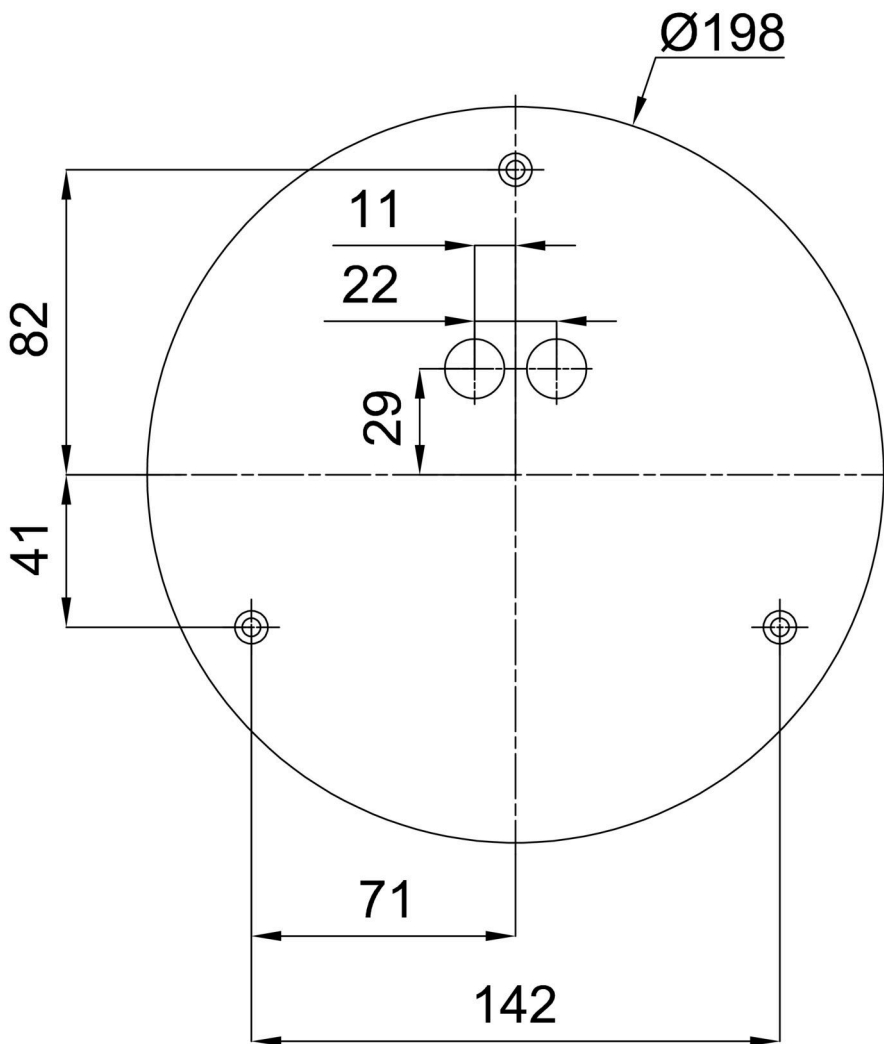

TECHNICAL SHEET

Weight BTTO	0.7 Kg
Number of cartons	1 pcs
Package volume	0.006 m³
Package 1 width	0.24 m
Package 1 length	0.23 m
Package 1 height	0.115 m
Warranty*	60 months

*The warranty for the batteries is valid for 12 months from the date of purchase.

Installation dimensions: