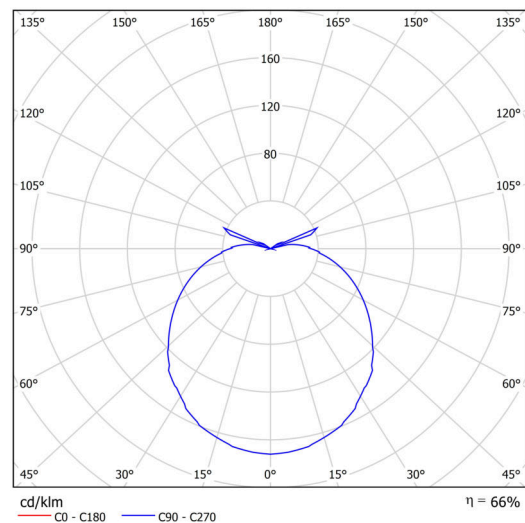

Luminous

Blue light hazard	Risk group 0

Eulum data for calculation programs are available at www.osmont.cz.