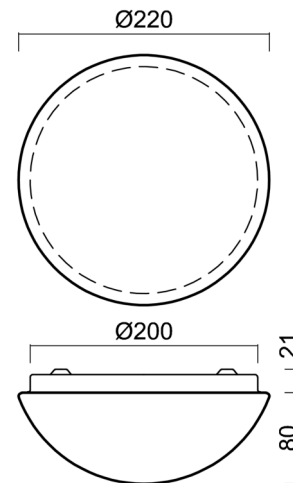

TITAN 1A

IN-12KN32/PM03 HF*

WWW.OSMONT.CZ

TITAN 1A

Product code: TIT52111

Type: IN-12KN32/PM03 HF*

Short description of the luminaire: White surface-mounted E27 light with sensor and PMMA shade.

Technical

| | |
|------------------------------|------------------------------|
| Types of luminaires | Sensor |
| Mounting type | surface mounted |
| Base material | steel |
| Shade material | opal polymethyl methacrylate |
| Base color | white Ral9003 |
| Shade color | white |
| Holding the shade | folding system |
| Mounting location | ceiling/wall |
| Width | 220 mm |
| Length | 220 mm |
| Height | 100 mm |
| Diameter | ø 220 mm |
| mounting holes (diameter) | 3xø5mm |
| Installation wire (diameter) | 2xø16mm |
| Impact strength | IK04 |

Lampshade

| Product code | Name | Color | Description | Picture | Drawing |
|--------------|------|-------|-------------|---|---------|
| 20514 | PM03 | white | |  | |