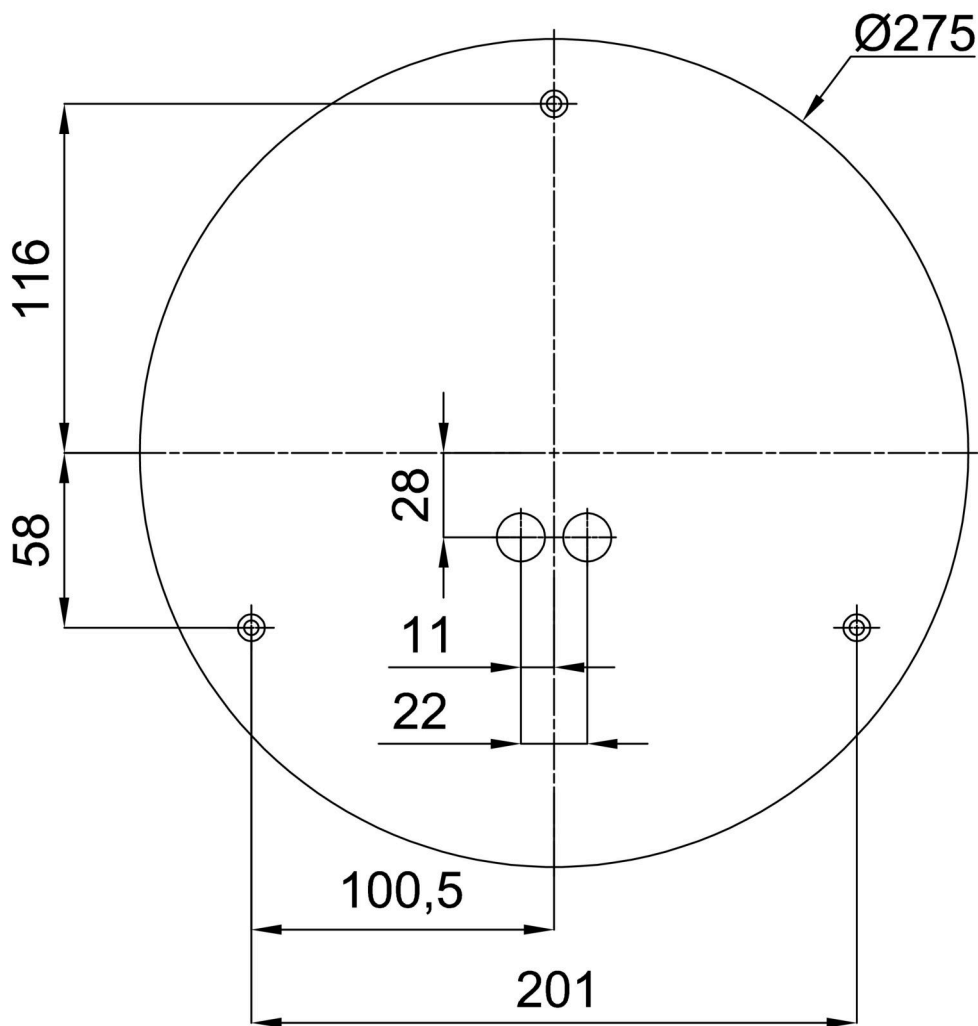

TECHNICAL SHEET

Blue light hazard	Risk group 0

Eulum data for calculation programs are available at www.osmont.cz.

Logistic

EAN	8591728130718
Weight NTTO	0.9 Kg
Weight BTTO	1.1 Kg
Number of cartons	1 pcs
Package volume	0.011 m³
Package 1 width	0.3 m
Package 1 length	0.285 m
Package 1 height	0.13 m
Warranty*	60 months

*The warranty for the batteries is valid for 12 months from the date of purchase.

Installation dimensions: