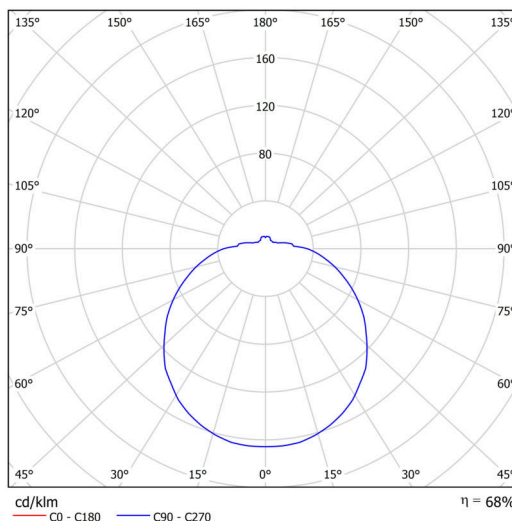

Luminous

Lum. flux of luminaire	1410 lm
Lum. flux of light source	2080 lm
Lum. flux of light source in emergency mode	150 lm
Luminaire efficacy	108 lm/W
Temperature	4000 K
Rated life time LED L80/B10	100000 hours
CRI	Ra80
MacAdam	3