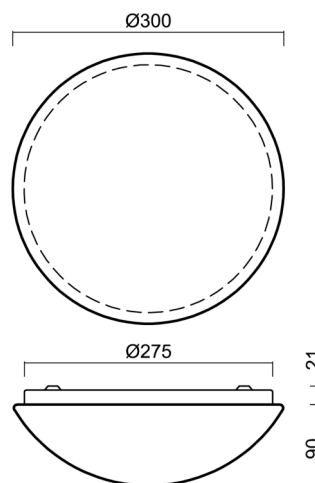

# TITAN 1

Product code: TIT56710

Type: LED-1L14E500KN62/PC06/NK1W HF 4K#

Short description of the luminaire: White surface-mounted LED light with emergency unit combined with sensor and polycarbonate shade.

## Technical

Types of luminaires	Emergency combined + sensor
Mounting type	surface mounted
Base material	steel
Shade material	opal polycarbonate
Base color	white Ral9003
Shade color	white
Holding the shade	folding system
Mounting location	ceiling/wall
Width	300 mm
Length	300 mm
Height	105 mm
Diameter	ø 300 mm
mounting holes (diameter)	3xø5mm
Installation wire (diameter)	2xø16mm
Energy Class	D
Impact strength	IK10
Operating temperature	from -20°C to +30°C