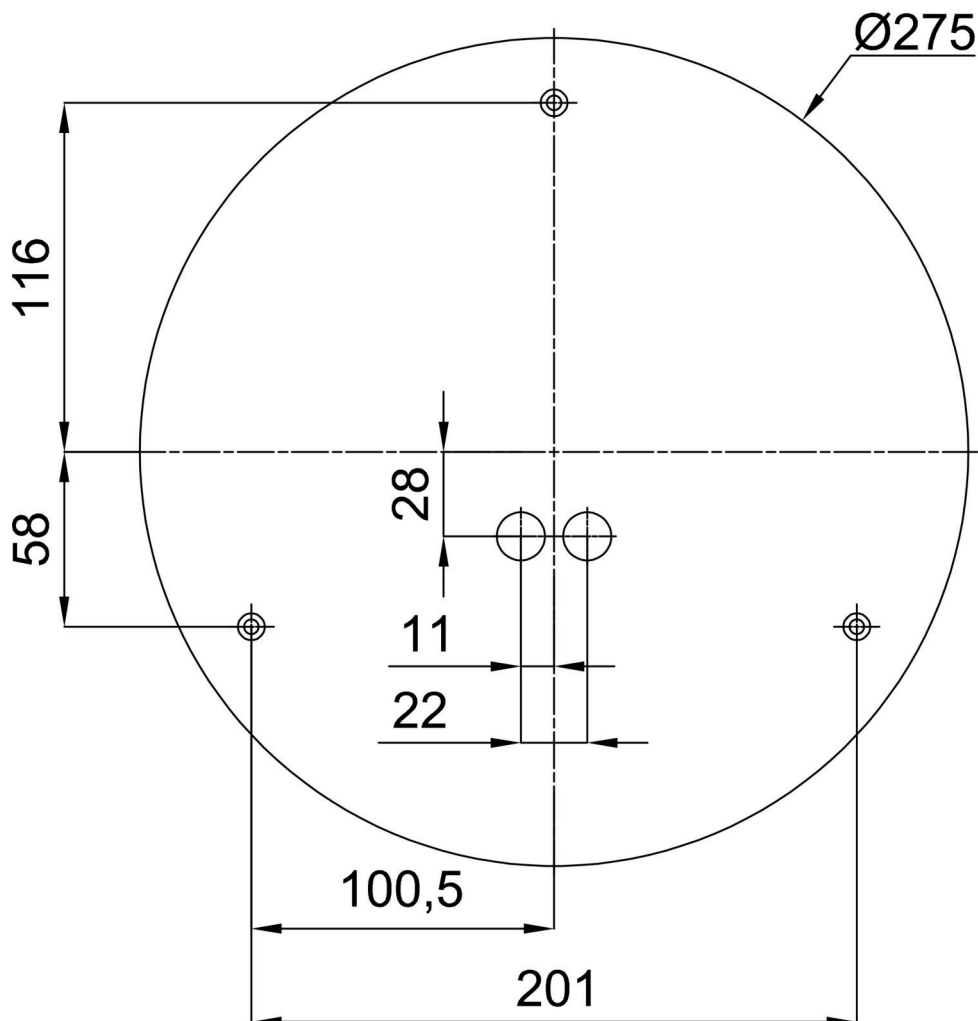

TECHNICAL SHEET

Multipower

Possibility of output adjustment by the user (DIP switch on the current source).

I [mA]	700	600	500	400	
[%]	100	86	71	57	

Logistic

EAN	8591728129835
Weight NTTO	0.9 Kg
Weight BTTO	1.1 Kg
Number of cartons	1 pcs
Package volume	0.011 m³
Package 1 width	0.3 m
Package 1 length	0.285 m
Package 1 height	0.13 m
Warranty*	60 months

*The warranty for the batteries is valid for 12 months from the date of purchase.

Installation dimensions: