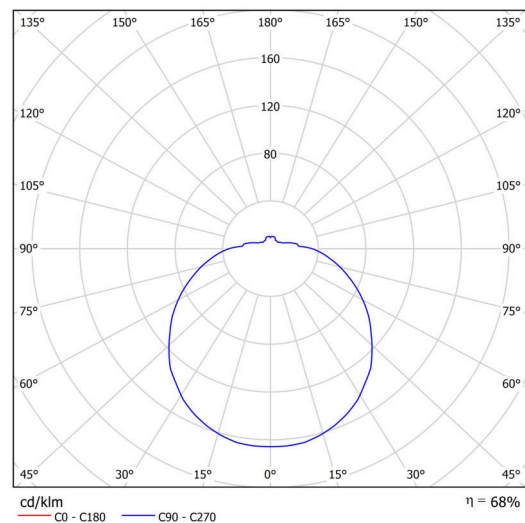

Luminous

Lum. flux of luminaire	1910 lm
Lum. flux of light source	2810 lm
Luminaire efficacy	106 lm/W
Temperature	4000 K
Rated life time LED L80/B10	100000 hours
CRI	Ra80
MacAdam	3
Blue light hazard	Risk group 0