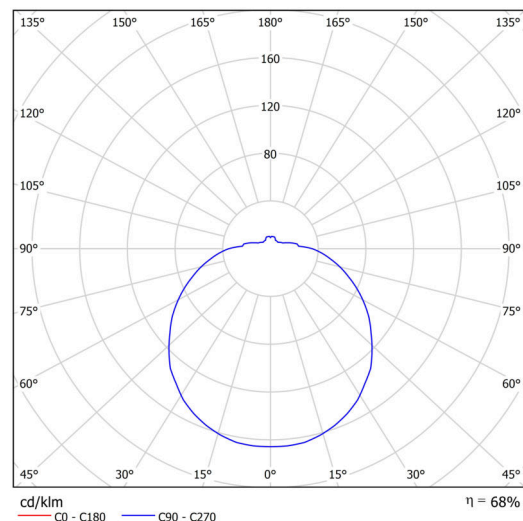

Luminous

Lum. flux of luminaire	1910 lm
Lum. flux of light source	2690 lm
Lum. flux of light source in emergency mode	150 lm
Luminaire efficacy	106 lm/W
Temperature	3000 K
Rated life time LED L80/B10	100000 hours
CRI	Ra80
MacAdam	3