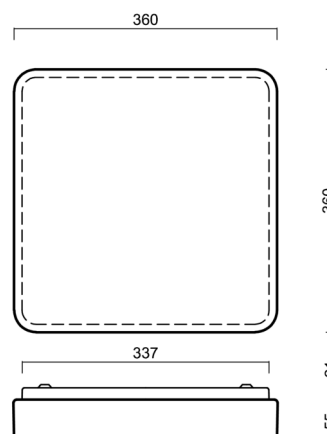

Technical

Types of luminaires	Emergency combined + sensor
Mounting type	surface mounted
Base material	steel
Shade material	opal polycarbonate
Base color	white Ral9003
Shade color	white - black
Holding the shade	folding system
Mounting location	ceiling/wall
Width	360 mm
Length	360 mm
Height	71 mm
mounting holes (diameter)	4xØ5mm
Installation wire (diameter)	2xØ16mm
Energy Class	D
Impact strength	IK10
Operating temperature	from -20°C to +30°C