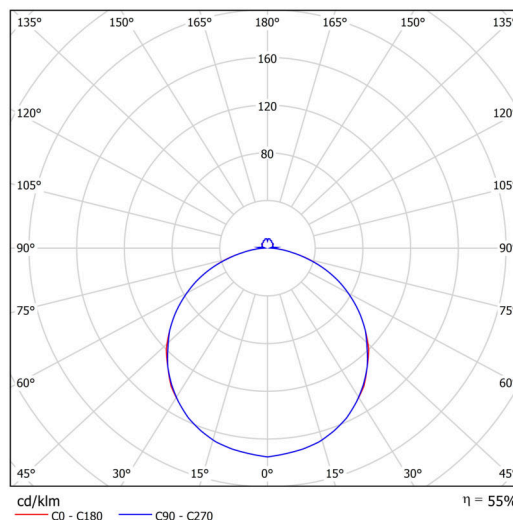

Luminous

Lum. flux of luminaire	2060 lm
Lum. flux of light source	3740 lm
Lum. flux of light source in emergency mode	150 lm
Luminaire efficacy	82 lm/W
Temperature	3000 K
Rated life time LED L80/B10	100000 hours
CRI	Ra80
MacAdam	3
Blue light hazard	Risk group 0