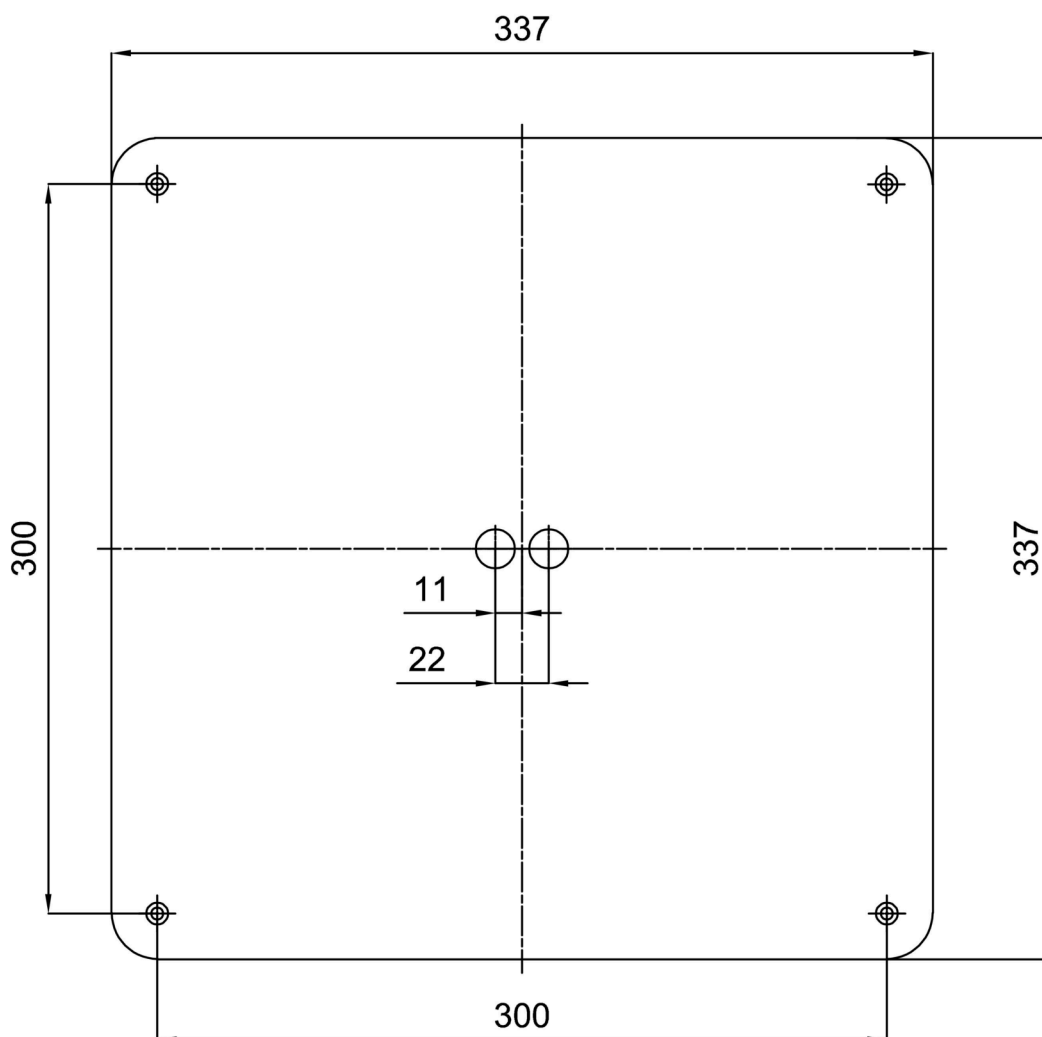

Technical

Types of luminaires	Emergency combined + sensor
Mounting type	surface mounted
Base material	steel
Shade material	opal polycarbonate
Base color	white Ral9003
Shade color	white - black
Holding the shade	folding system
Mounting location	ceiling/wall
Width	360 mm
Length	360 mm
Height	71 mm
mounting holes (diameter)	4xØ5mm
Installation wire (diameter)	2xØ16mm
Energy Class	D
Impact strength	IK10
Operating temperature	from -20°C to +30°C

*The warranty for the batteries is valid for 12 months from the date of purchase.

Installation dimensions:

Additional assortment:

Lampshade

Product code	Name	Color	Description	Picture	Drawing
20577	PC35C	white - black		