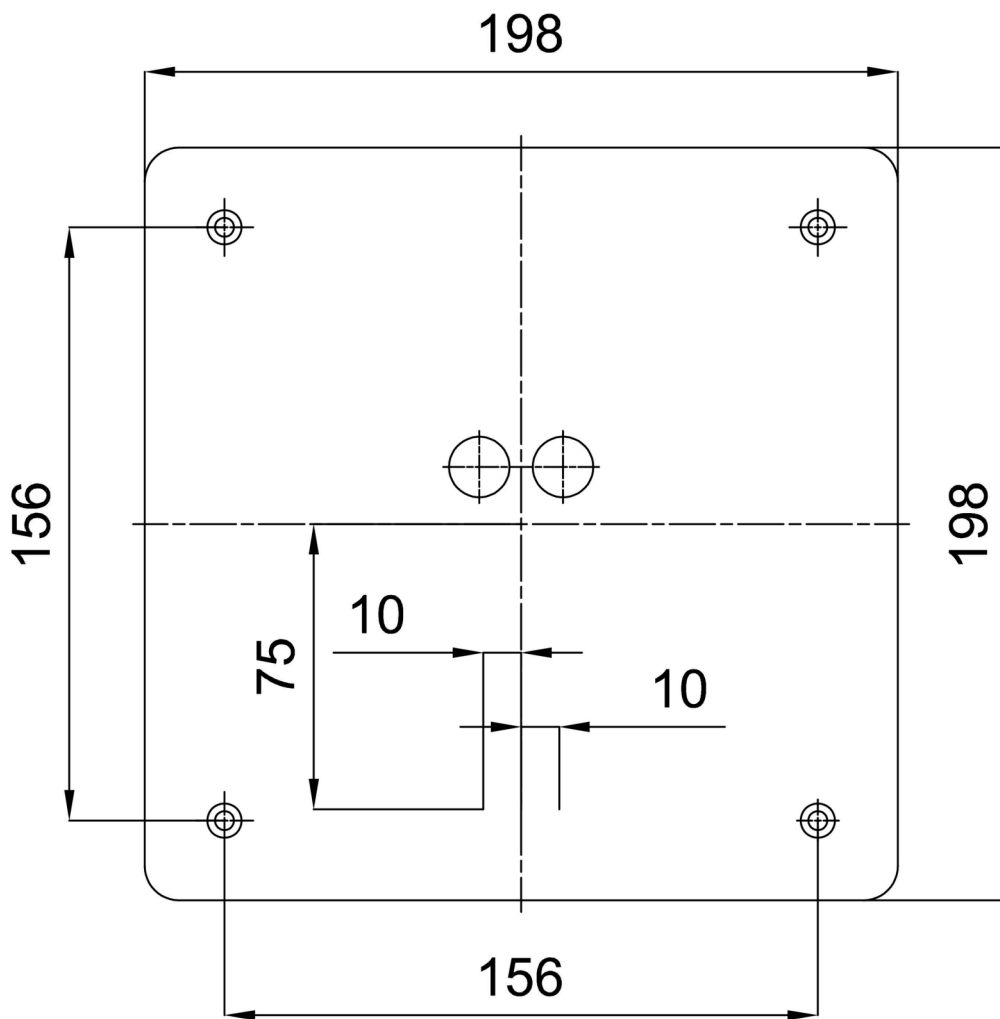

Technical

| | |
|------------------------------|---------------------|
| Types of luminaires | Classic on/off |
| Mounting type | surface mounted |
| Base material | steel |
| Shade material | opal polycarbonate |
| Base color | white Ral9003 |
| Shade color | white - black |
| Holding the shade | folding system |
| Mounting location | ceiling/wall |
| Width | 300 mm |
| Length | 300 mm |
| Height | 70 mm |
| mounting holes (diameter) | 4xØ5mm |
| Installation wire (diameter) | 2xØ16mm |
| Energy Class | D |
| Impact strength | IK10 |
| Operating temperature | from -20°C to +30°C |

Eulum data for calculation programs are available at www.osmont.cz.

Logistic

| | |
|-------------------|---------------------|
| EAN | 8591728129156 |
| Weight NTTO | 1.5 Kg |
| Weight BTTO | 1.8 Kg |
| Number of cartons | 1 pcs |
| Package volume | 0.01 m ³ |
| Package 1 width | 0.31 m |
| Package 1 length | 0.31 m |
| Package 1 height | 0.1 m |
| Warranty* | 60 months |

*The warranty for the batteries is valid for 12 months from the date of purchase.

Installation dimensions:

Additional assortment:

Lampshade

| Product code | Name | Color | Description | Picture | Drawing |
|--------------|-------|---------------|-------------|--|---------|
| 20576 | PC32C | white - black | |  | |