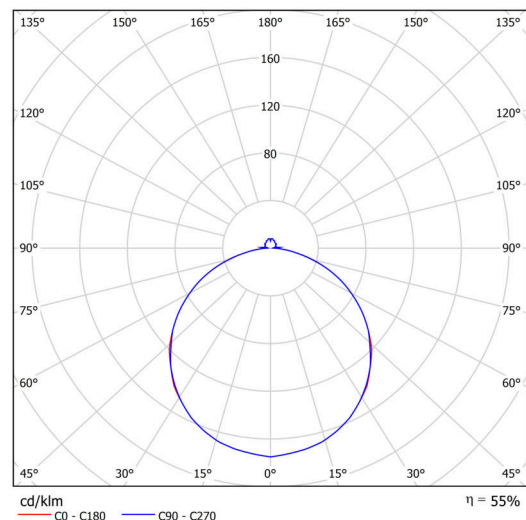

Luminous

Lum. flux of luminaire	1440 lm
Lum. flux of light source	2610 lm
Luminaire efficacy	90 lm/W
Temperature	4000 K
Rated life time LED L80/B10	100000 hours
CRI	Ra80
MacAdam	3
Blue light hazard	Risk group 0

Eulum data for calculation programs are available at www.osmont.cz.