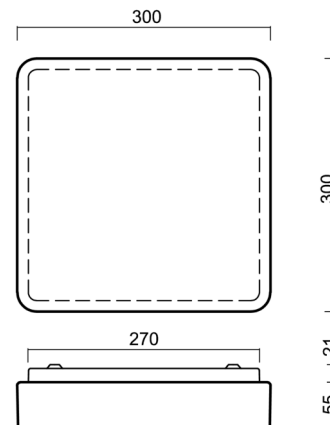

Technical

| | |
|------------------------------|---------------------|
| Types of luminaires | Classic on/off |
| Mounting type | surface mounted |
| Base material | steel |
| Shade material | opal polycarbonate |
| Base color | white Ral9003 |
| Shade color | white - black |
| Holding the shade | folding system |
| Mounting location | ceiling/wall |
| Width | 300 mm |
| Length | 300 mm |
| Height | 70 mm |
| mounting holes (diameter) | 4xØ5mm |
| Installation wire (diameter) | 2xØ16mm |
| Energy Class | D |
| Impact strength | IK10 |
| Operating temperature | from -20°C to +30°C |

Eulum data for calculation programs are available at www.osmont.cz.

Logistic

| | |
|-------------------|---------------------|
| EAN | 8591728129156 |
| Weight NTTO | 1.5 Kg |
| Weight BTTO | 1.8 Kg |
| Number of cartons | 1 pcs |
| Package volume | 0.01 m ³ |
| Package 1 width | 0.31 m |
| Package 1 length | 0.31 m |
| Package 1 height | 0.1 m |
| Warranty* | 60 months |