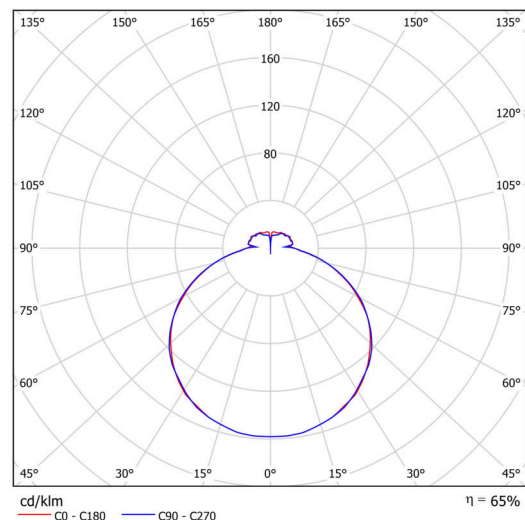

Luminous

Lum. flux of luminaire	2540 lm
Lum. flux of light source	3900 lm
Lum. flux of light source in emergency mode	200 lm
Luminaire efficacy	101 lm/W
Temperature	4000 K
Rated life time LED L80/B10	100000 hours
CRI	Ra80