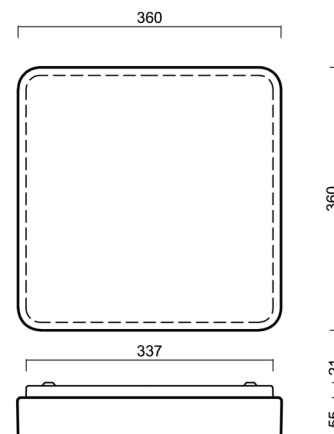

Technical

Types of luminaires	Emergency combined SELFTEST + sensor
Mounting type	surface mounted
Base material	steel
Shade material	opal polycarbonate
Base color	white Ral9003
Shade color	white
Holding the shade	folding system
Mounting location	ceiling/wall
Width	360 mm
Length	360 mm
Height	71 mm
mounting holes (diameter)	4xØ5mm
Cable entrance	2xØ16mm
Energy Class	D
Impact strength	IK10
Operating temperature	from -20°C to +30°C