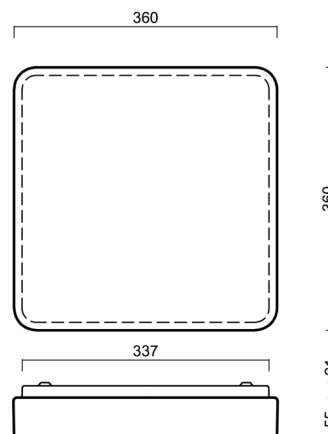

Technical

Types of luminaires	Emergency combined SELFTEST
Mounting type	surface mounted
Base material	steel
Shade material	opal polycarbonate
Base color	white Ral9003
Shade color	white
Holding the shade	folding system
Mounting location	ceiling/wall
Width	360 mm
Length	360 mm
Height	71 mm
mounting holes (diameter)	4xØ5mm
Cable entrance	2xØ16mm
Energy Class	D
Impact strength	IK10
Operating temperature	from -20°C to +30°C