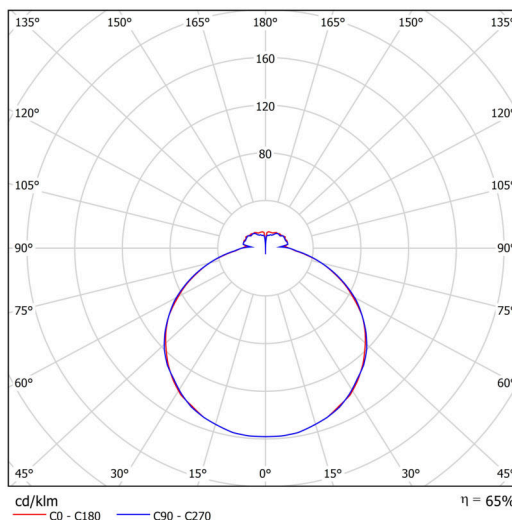

Luminous

Lum. flux of luminaire	2540 lm
Lum. flux of light source	3900 lm
Lum. flux of light source in emergency mode	200 lm
Luminaire efficacy	101 lm/W
Temperature	4000 K
Rated life time LED L80/B10	100000 hours
CRI	Ra80
MacAdam	3